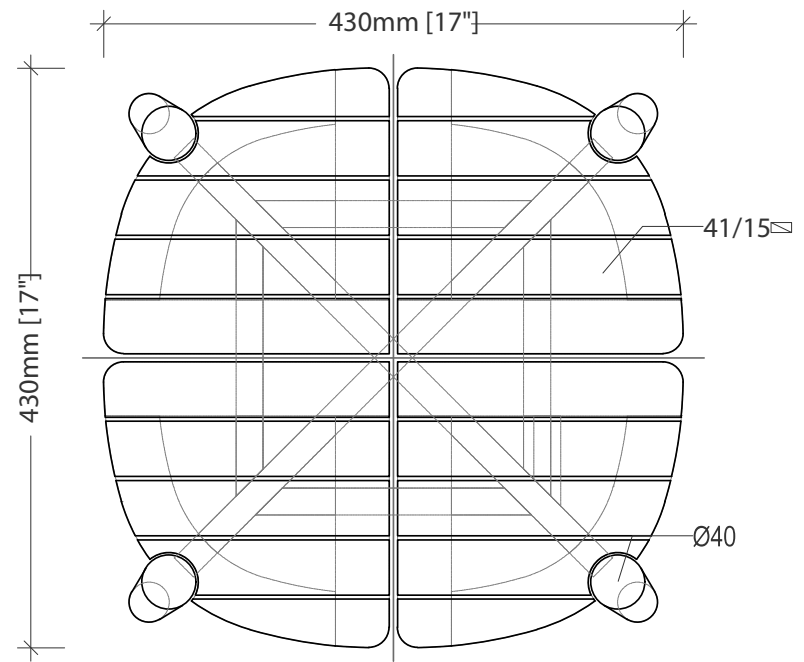

COPENHAGEN Coffee Table

W 17" D 17" H 11 3/4"

9.5 lbs Teak

Teak

ITEM NO	-	DATE	Jan 18 2019	SIZE	W 17" D 17" H 11 $\frac{3}{4}$ "	DRAWN BY	WP Riana	Fty	
DESC	Copenhagen Coffee Table	REVISED	00	BUYER	OASIQ	PAGE	01/02	WP	

OASIQ

1 : 5

TOP VIEW

FRONT VIEW

SIDE VIEW