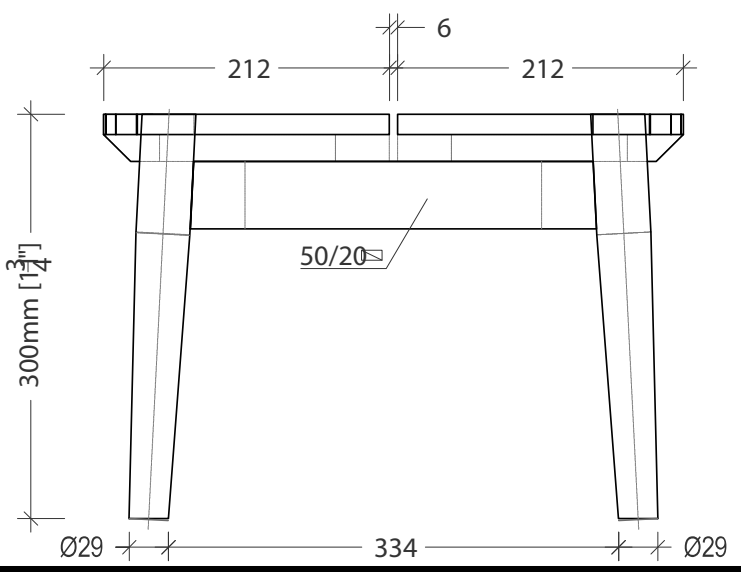

COPENHAGEN Coffee Table

W 17" D 17" H 11 3/4"

9.5 lbs Teak

Teak

ITEM NO	-	DATE	Jan 18 2019	SIZE	W 17" D 17" H 11 $\frac{3}{4}$ "	DRAWN BY	WP Riana	Fty	
DESC	Copenhagen Coffee Table	REVISED	00	BUYER	OASIQ	PAGE	01/02	WP	

OASIQ

1 : 5

TOP VIEW

FRONT VIEW

SIDE VIEW