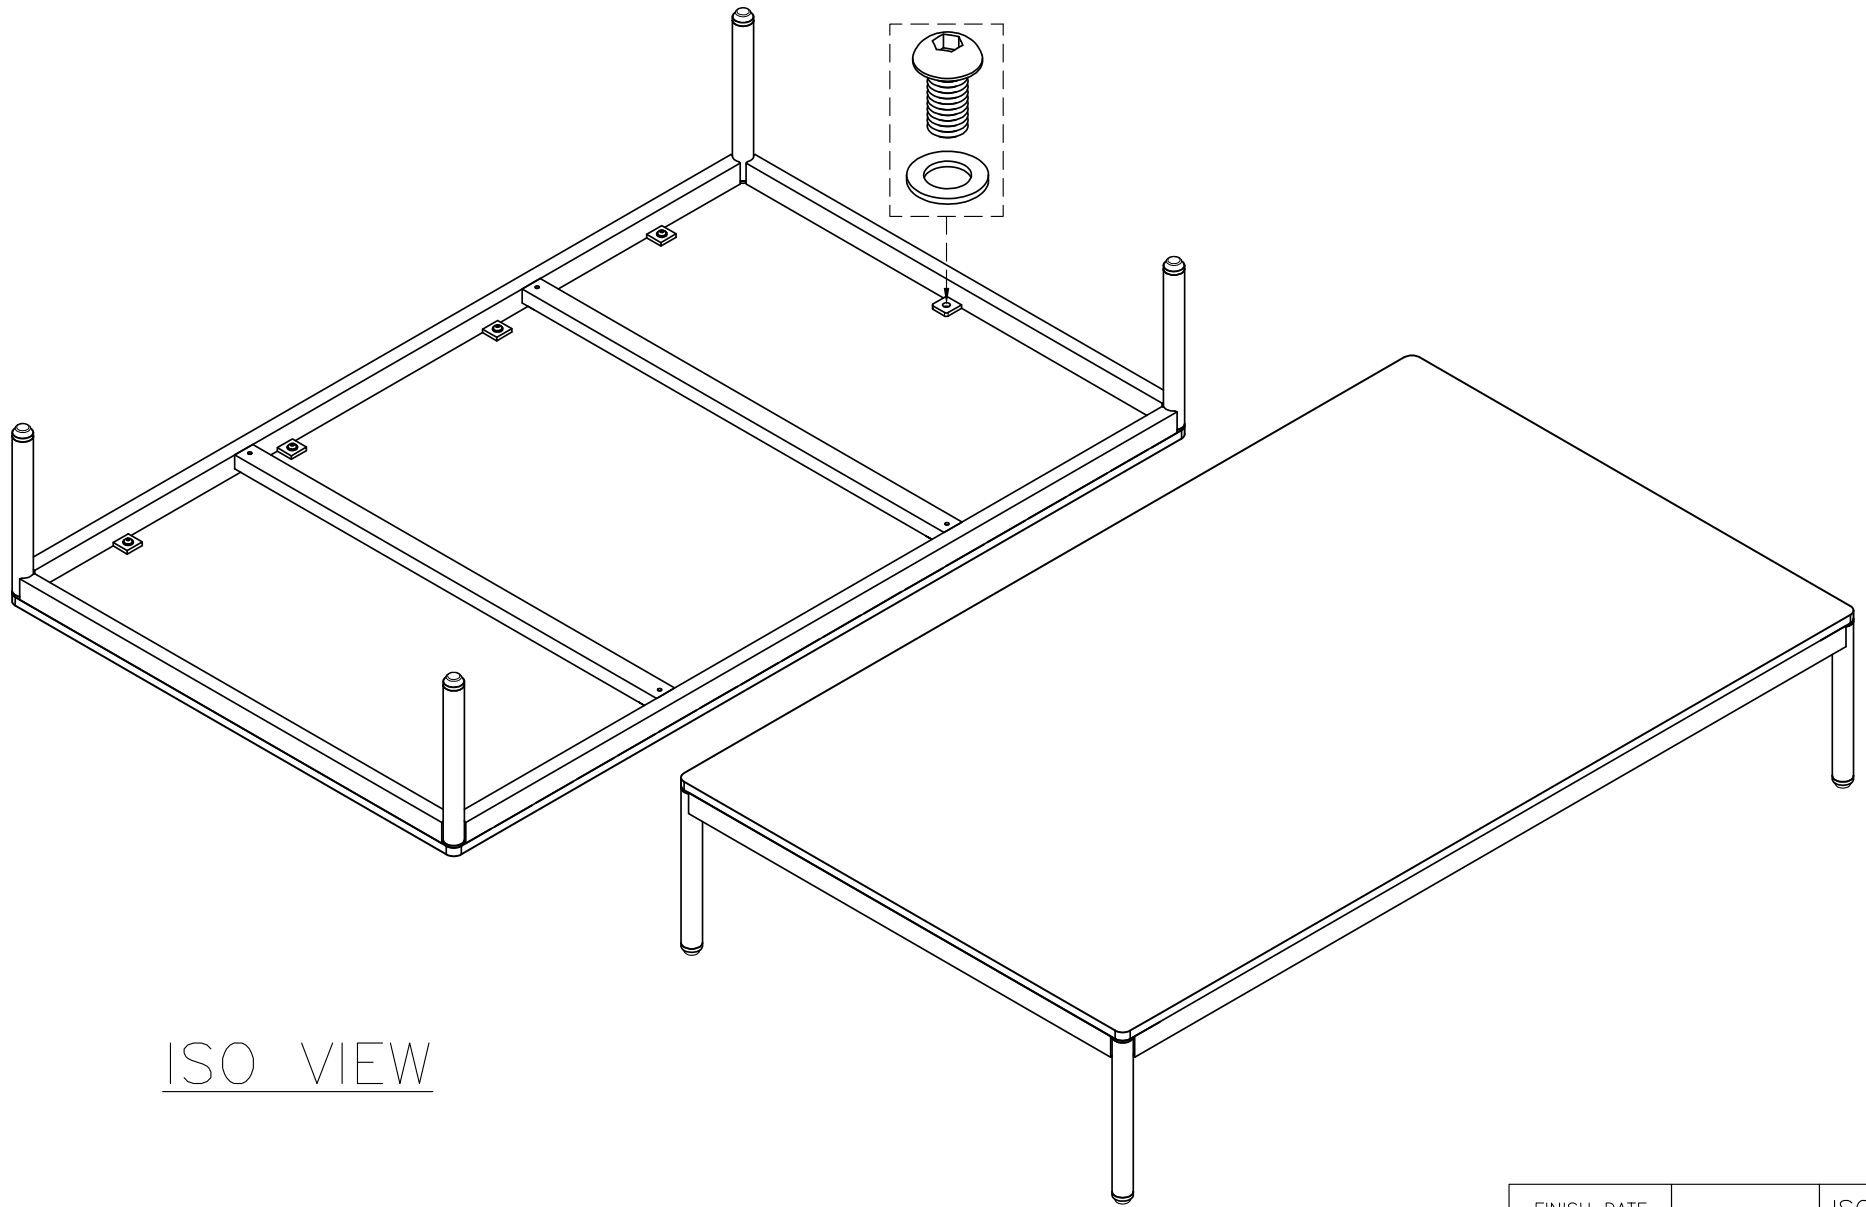

Ceramic White

Ceramic Grey

Ceramic Anthracite

OASIQ

DWG.NO: FAE0A14-7H

TITLE : ISO VIEW

DIM EXT: 740x1220x375 MM.

MATERIAL: HPL+AL

OASIQ

DWG.NO: FAEOA14-7H

TITLE : FRONT VIEW

DIM EXT: 740x1220x375 MM.

MATERIAL: HPL+AL

DRAWN BY : Mr.Khanti

FINISH DATE		ET
PREPAR DATE: 22-07-16	KHAN	SCALE : 1:1
BEGIN DATE : 1-02-16	JACK	⊕ ⊞ P. 2

OASIQ

DWG.NO: FAEOA14-7H

TITLE : TOP VIEW

DIM EXT: 740x1220x375 MM.

MATERIAL: HPL+AL

DRAWN BY : Mr.Khanti

FINISH DATE		ES
PREPAR DATE: 22-07-16	KHAN	SCALE : 1:1
BEGIN DATE : 1-02-16	JACK	⊕ ⊞

OASIQ

DWG.NO: FAE0A14-7H

TITLE : SIDE VIEW

DIM EXT: 740x1220x375 MM.

MATERIAL: HPL+AL

DRAWN BY : Mr.Khanti

P. 4