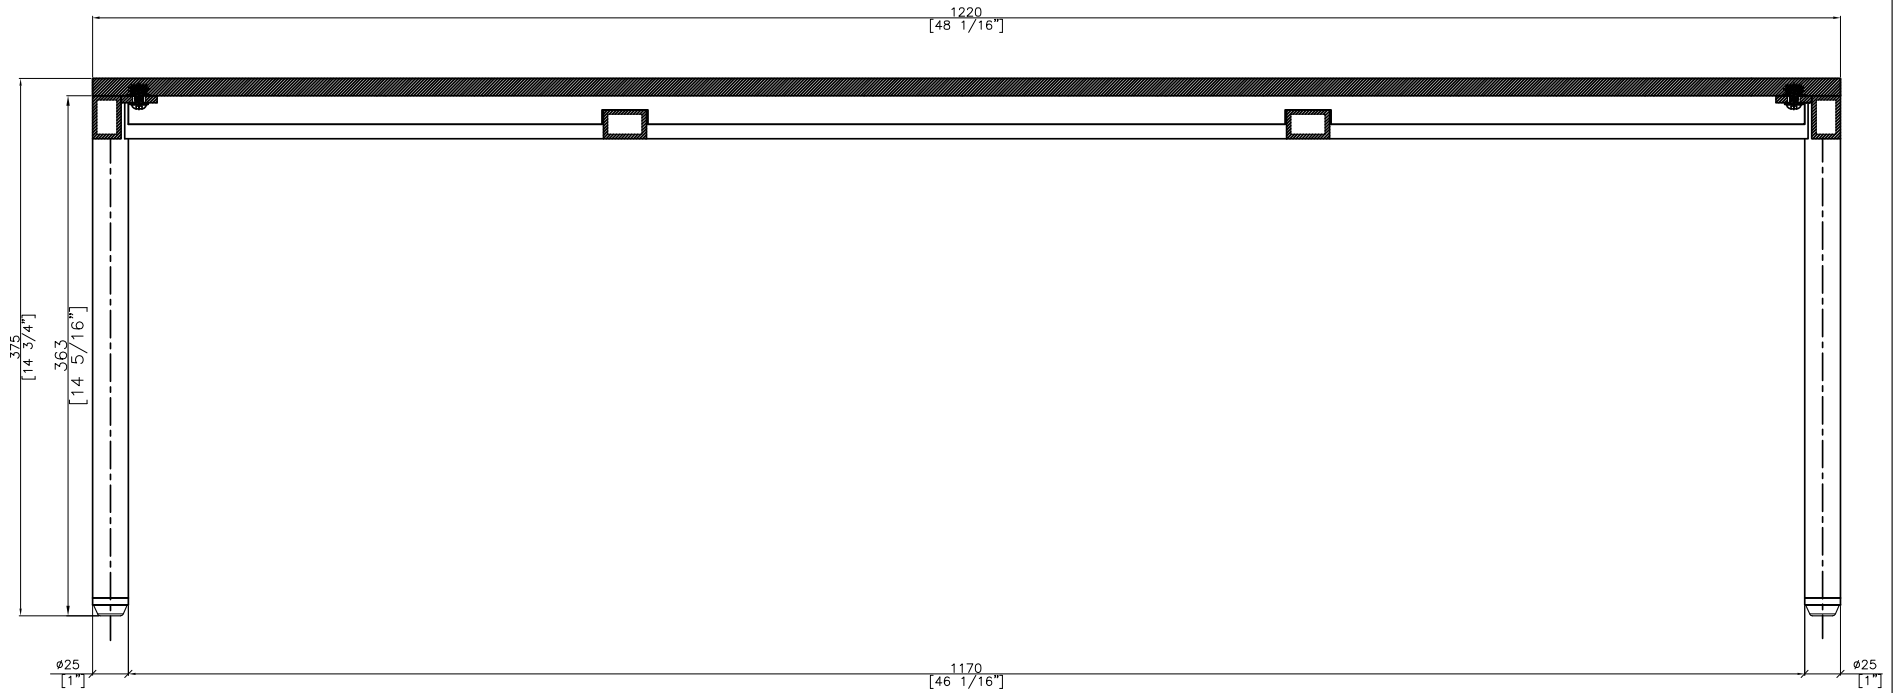

FRONT VIEW

FINISH DATE		EF
PREPAR DATE: 22-07-16	KHAN	SCALE : 1:1
BEGIN DATE : 1-02-16	JACK	⊕ ⊞ P. 3

OASIQ

DWG.NO: FAEOA14-7H

TITLE : FRONT VIEW

DIM EXT: 740x1220x375 MM.

MATERIAL: HPL+AL

DRAWN BY : Mr.Khanti