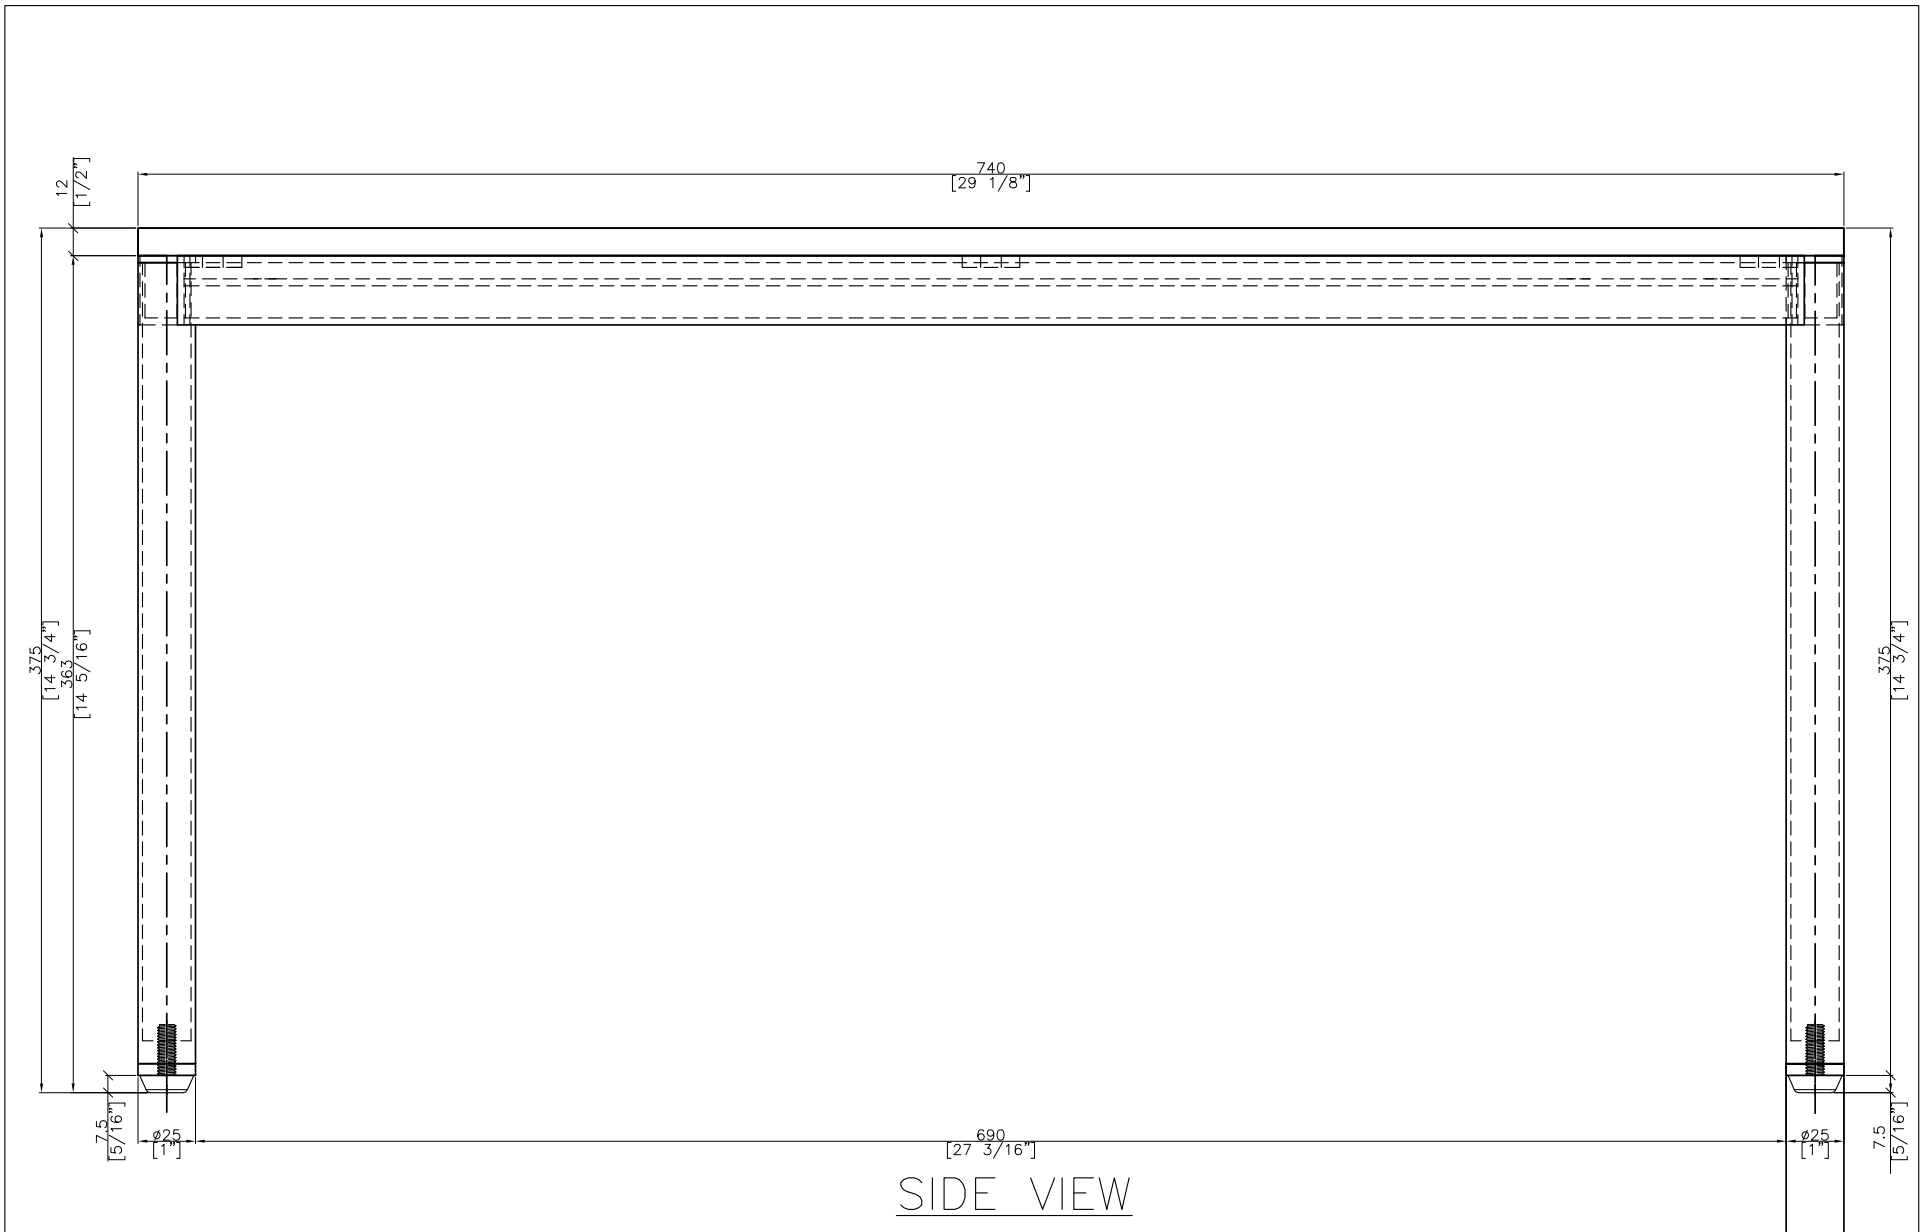

Ceramic White

Ceramic Grey

Ceramic Anthracite

OASIQ

DWG.NO: FAE0A14-7H

TITLE : ISO VIEW

DIM EXT: 740x1220x375 MM.

MATERIAL: HPL+AL

OASIQ

DWG.NO: FAEOA14-7H

TITLE : FRONT VIEW

DIM EXT: 740x1220x375 MM.

MATERIAL: HPL+AL

DRAWN BY : Mr.Khanti

FINISH DATE		ET
PREPAR DATE: 22-07-16	KHAN	SCALE : 1:1
BEGIN DATE : 1-02-16	JACK	⊕ ⊞ P. 2

OASIQ

DWG.NO: FAEOA14-7H

TITLE : TOP VIEW

DIM EXT: 740x1220x375 MM.

MATERIAL: HPL+AL

DRAWN BY : Mr.Khanti

FINISH DATE		ES
PREPAR DATE: 22-07-16	KHAN	SCALE : 1:1
BEGIN DATE : 1-02-16	JACK	⊕ ⊞

OASIQ

DWG.NO: FAE0A14-7H

TITLE : SIDE VIEW

DIM EXT: 740x1220x375 MM.

MATERIAL: HPL+AL

DRAWN BY : Mr.Khanti

P. 4