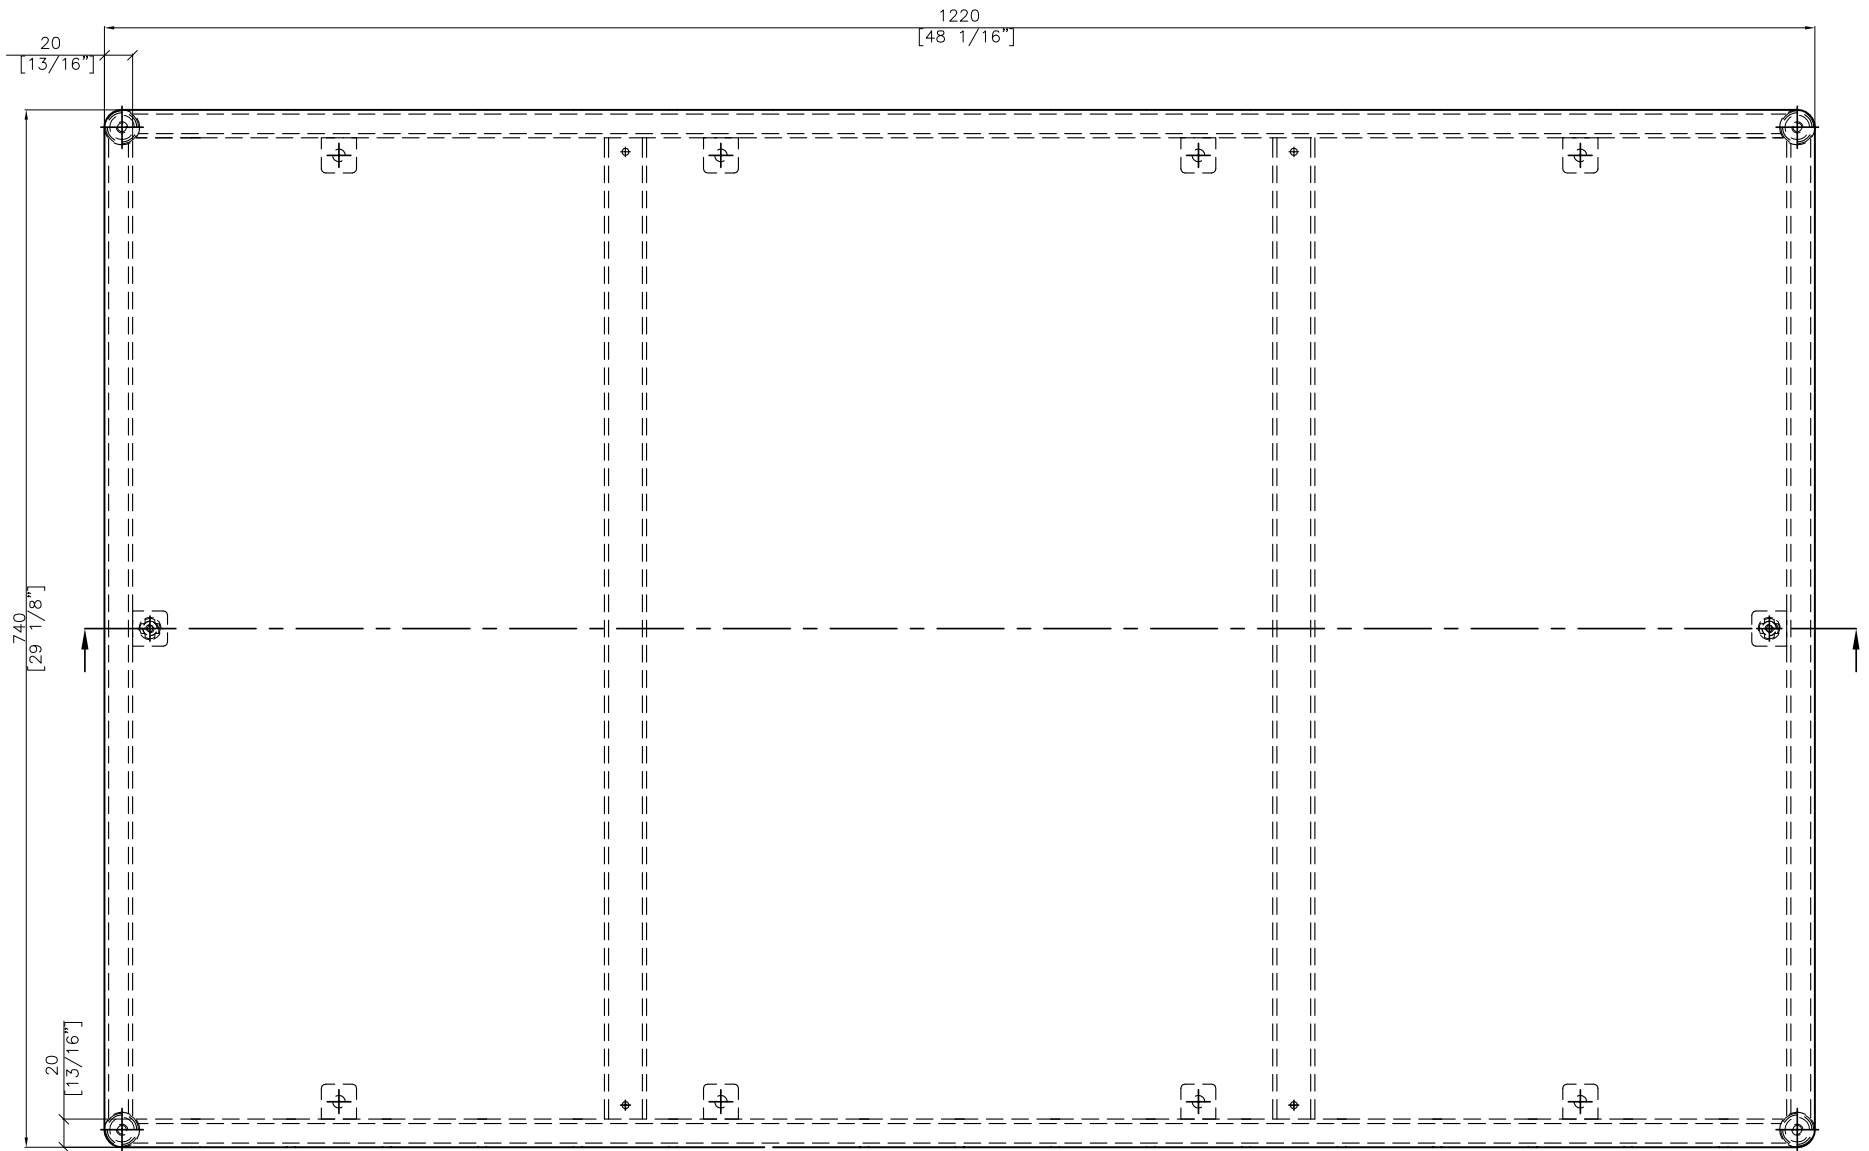

Ceramic White

Ceramic Grey

Ceramic Anthracite

OASIQ

DWG.NO: FAE0A14-7H

TITLE : ISO VIEW

DIM EXT: 740x1220x375 MM.

MATERIAL: HPL+AL

OASIQ

DWG.NO: FAEOA14-7H

TITLE : FRONT VIEW

DIM EXT: 740x1220x375 MM.

MATERIAL: HPL+AL

DRAWN BY : Mr.Khanti

FINISH DATE		ET
PREPAR DATE: 22-07-16	KHAN	SCALE : 1:1
BEGIN DATE : 1-02-16	JACK	⊕ ⊞ P. 2

OASIQ

DWG.NO: FAEOA14-7H

TITLE : TOP VIEW

DIM EXT: 740x1220x375 MM.

MATERIAL: HPL+AL

DRAWN BY : Mr.Khanti

FINISH DATE		ES
PREPAR DATE: 22-07-16	KHAN	SCALE : 1:1
BEGIN DATE : 1-02-16	JACK	⊕ ⊞

OASIQ

DWG.NO: FAE0A14-7H

TITLE : SIDE VIEW

DIM EXT: 740x1220x375 MM.

MATERIAL: HPL+AL

DRAWN BY : Mr.Khanti

P. 4