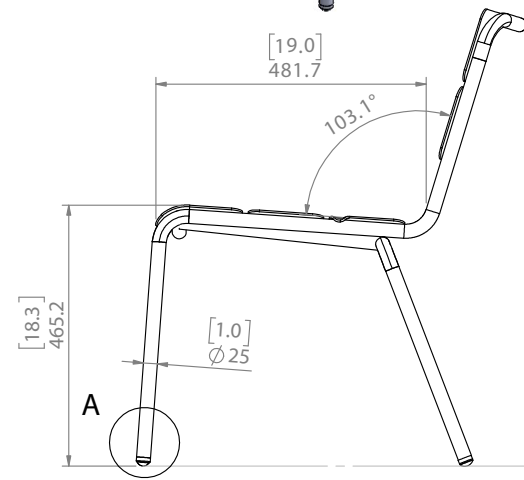

Anthracite

Grey

Pastel Green

Pastel Pink

Pastel Blue

**OASIQ**

DWG.NO: A1807018

DIM EXT: 696.2X514.4X815.6mm