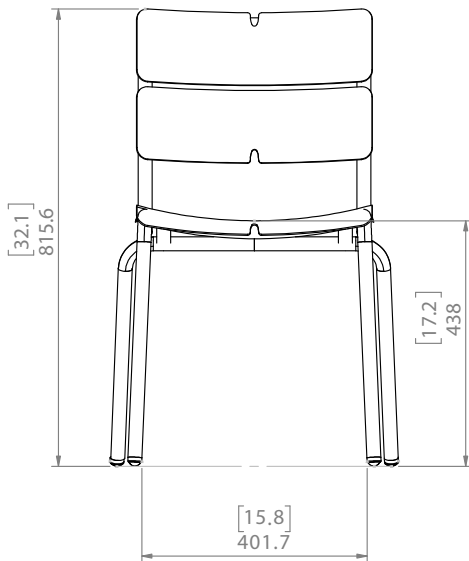

42 GREENE STREET LL NEW YORK NY 10013  
T 212.355.0625 F 212.355.0628 WWW.OASIQ.US

---

**CORAIL 4-Leg Dining Chair**

W 20 1/4" D 27 1/4" H 32 1/16"

SH 18 1/8"

CH 1 3/16" (optional) OSH 19 5/16"

12.1 lbs

Powder coated aluminum

Anthracite

Grey

Pastel Green

Pastel Pink

Pastel Blue

**OASIQ**

DWG.NO: A1807018

DIM EXT: 696.2X514.4X815.6mm