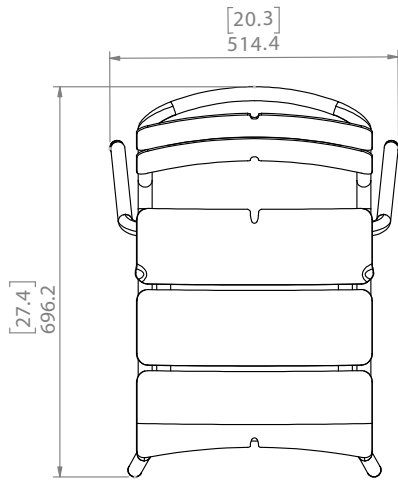

Anthracite

Grey

Pastel Green

Pastel Pink

Pastel Blue

**OASIQ**

DWG.NO: A1807018

DIM EXT: 696.2X514.4X815.6mm