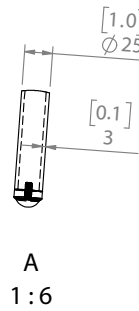

Anthracite

Grey

Pastel Green

Pastel Pink

Pastel Blue

**OASIQ**

DWG.NO: A1807018

DIM EXT: 696.2X514.4X815.6mm