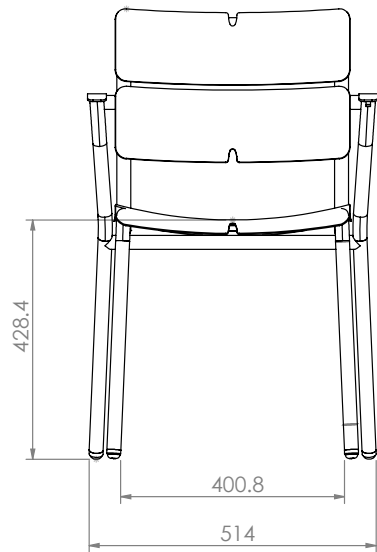

OASIQ

DWG.NO: A1807018

DIM EXT: 695.4X520X806.3mm

MATERIAL: AL

FINISH DATE:
DRAWN BY:

2018-7-12
Mr. ADA

SCALE :
1:1

P. 2