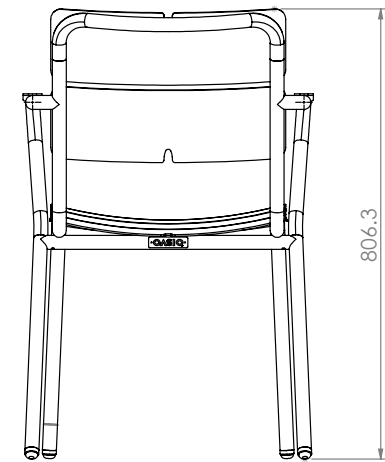

OASIQ

DWG.NO: A1807018

DIM EXT: 695.4X520X806.3mm

MATERIAL: AL

FINISH DATE:
DRAWN BY:

2018-7-12
Mr. ADA

SCALE :
1:1

P. 2