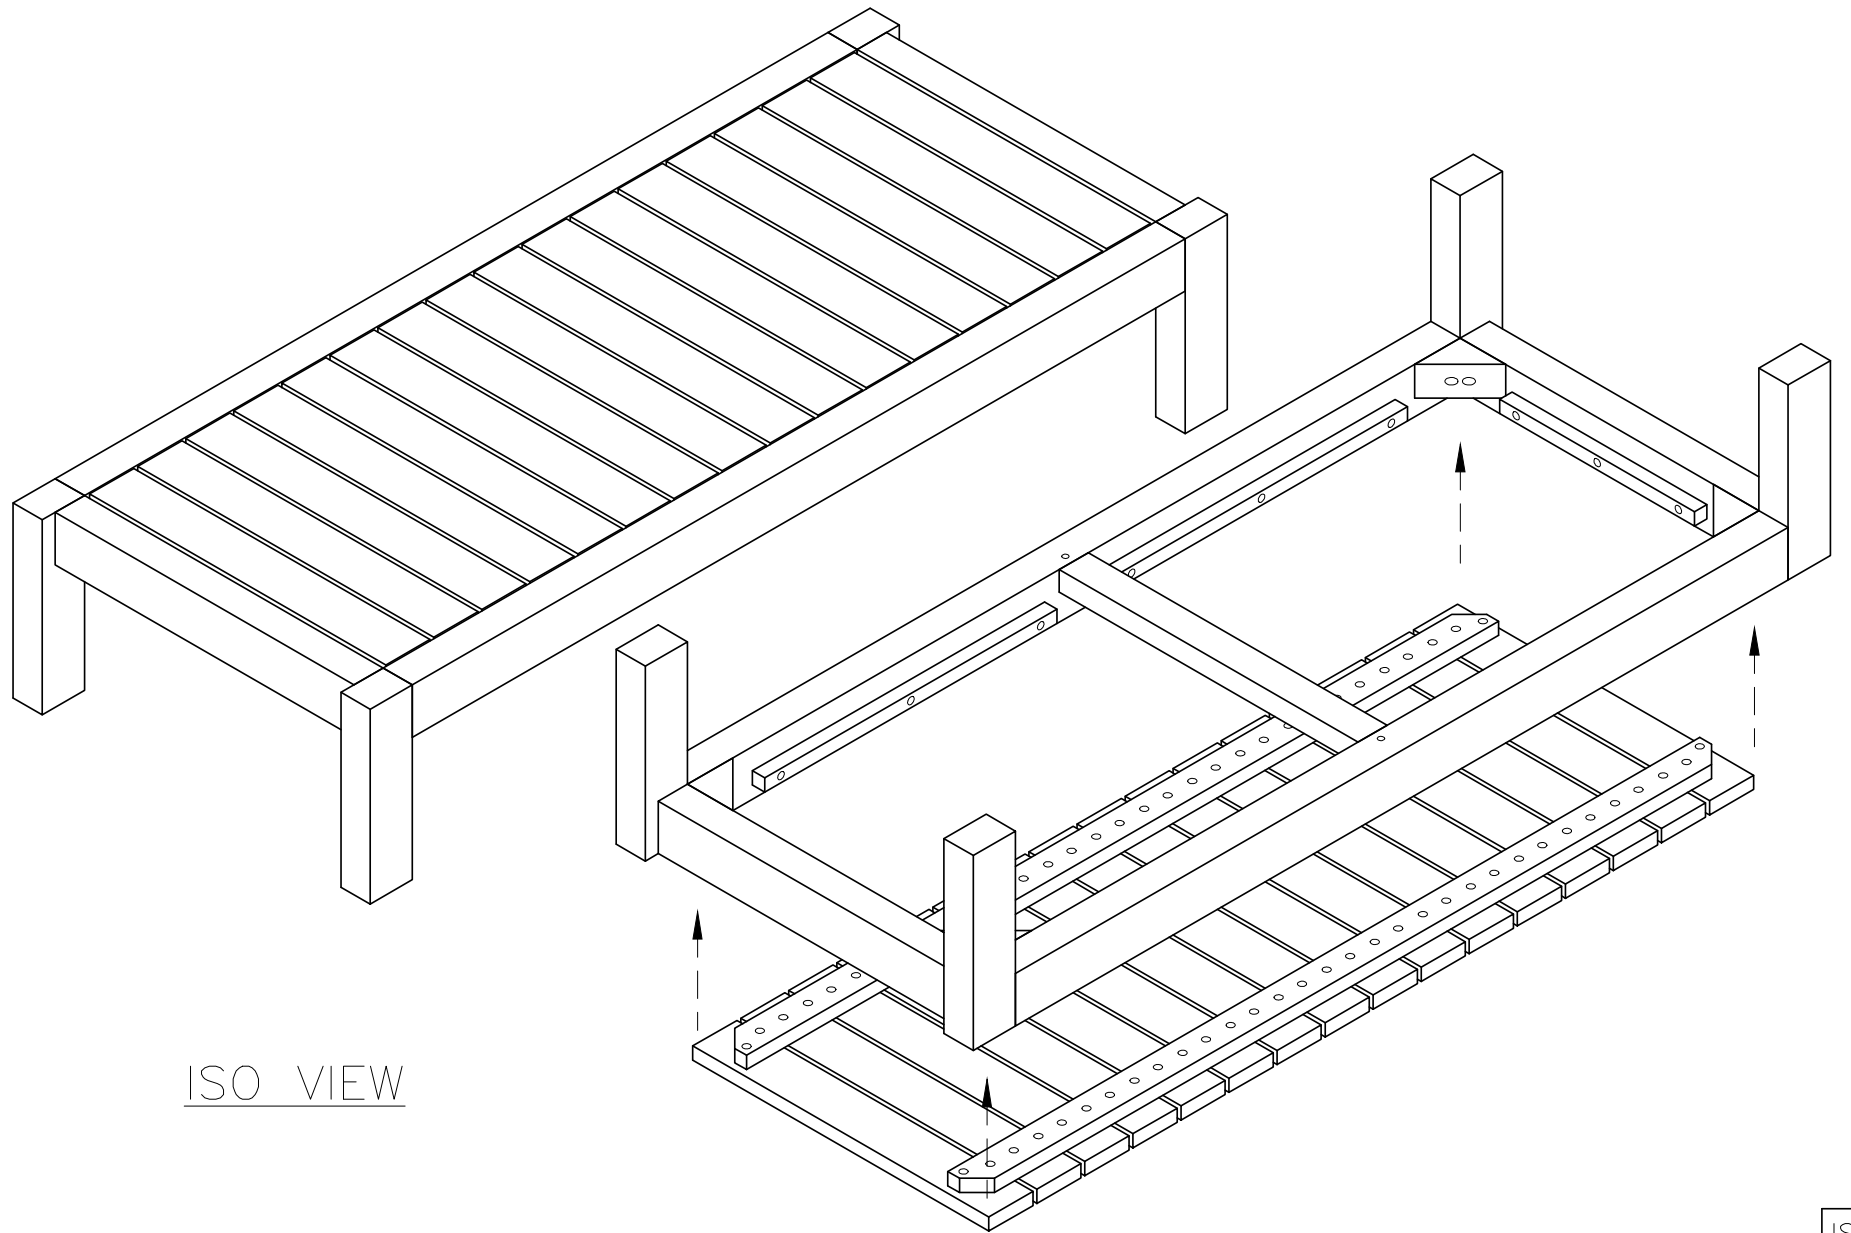

42 GREENE STREET LL NEW YORK NY 10013  
T 212.355.0625 F 212.355.0628 WWW.OASIQ.US

---

**MARO Coffee Table**  
W 52" D 21 5/8" H 10 1/4"  
30.8 lbs  
Teak

---

ISO VIEW

**OASIQ**

DWG.NO: FAE0A10-7

TITLE : ISO VIEW

DIM EXT: 550x1320x260 MM.

MATERIAL: TEAK

DRAWN BY : SARANYA

FINISH DATE : 11-06-15  
BEGIN DATE : 11-06-15

JACK  
JACK

SCALE : 1:1  
⊕ ⊞

ISO  
P. 3

FRONT VIEW

JACK  
 JACK

SCALE : 1:1  

P. 5

ES

**OASIQ**

DWG.NO: FAE0A10-7

TITLE : SIDE VIEW

DIM EXT: 550x1320x260 MM.

**OASIQ**

DWG.NO: FAE0A10-7

TITLE : TOP VIEW

DIM EXT: 550x1320x260 MM.

MATERIAL: TEAK

DRAWN BY : SARANYA

FINISH DATE : 11-06-15  
BEGIN DATE : 11-06-15

JACK  
JACK