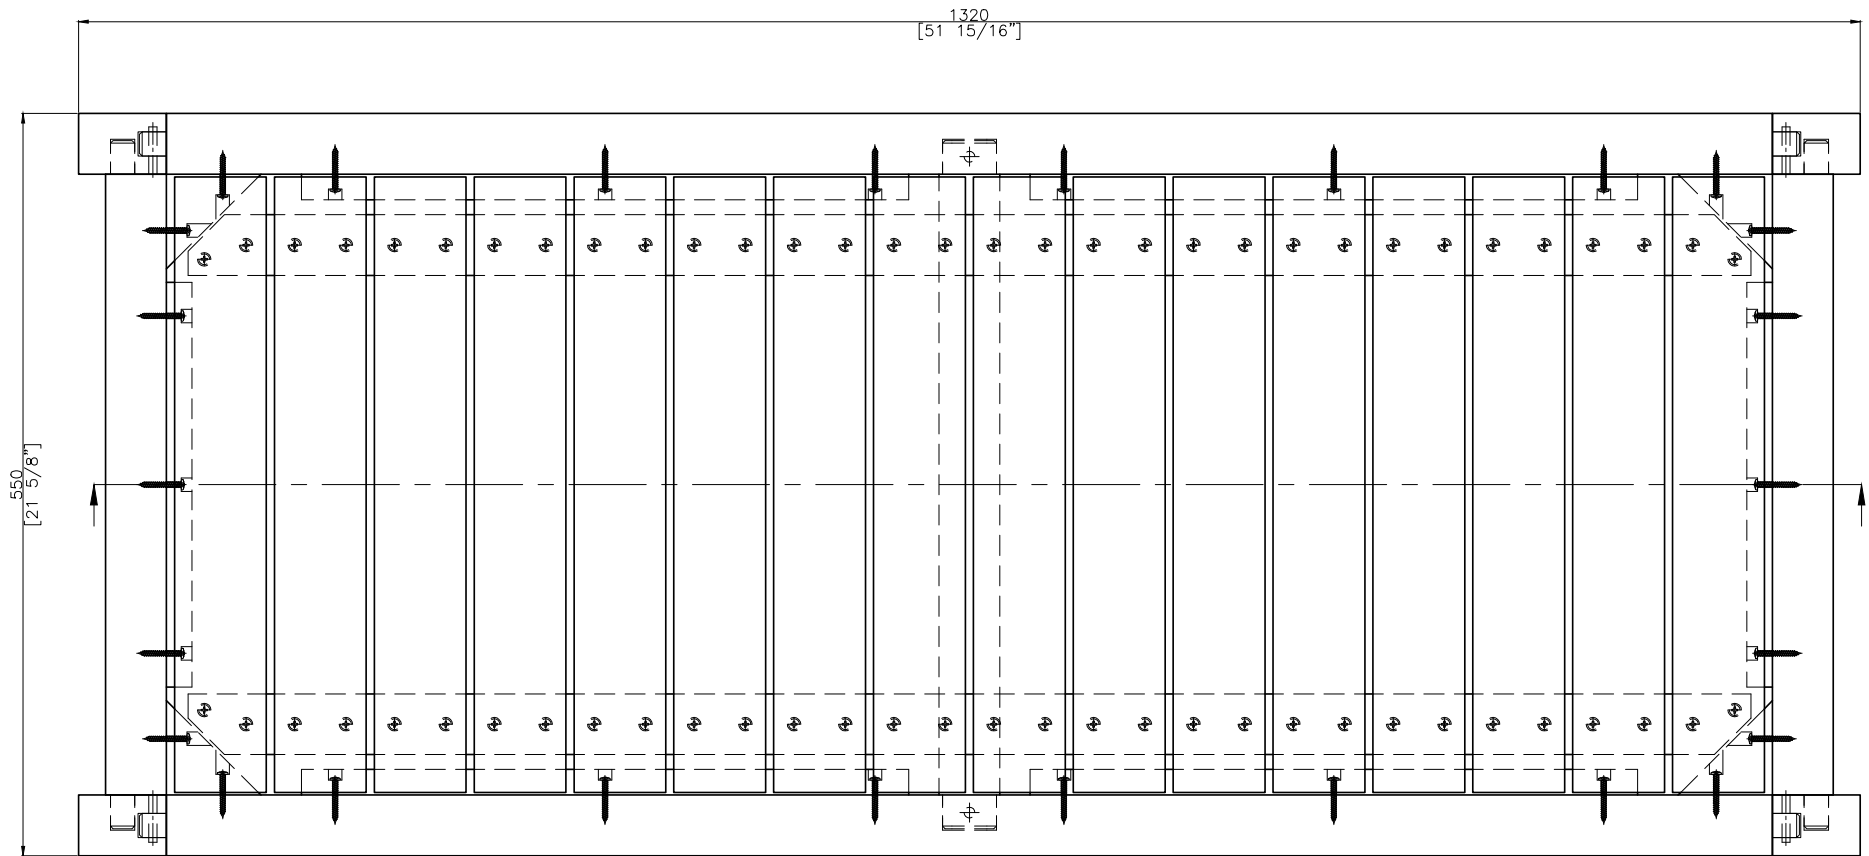

TOP VIEW

ET

OASIQ

DWG.NO: FAE0A10-7

TITLE : TOP VIEW

DIM EXT: 550x1320x260 MM.

MATERIAL: TEAK

DRAWN BY : SARANYA

FINISH DATE : 11-06-15
BEGIN DATE : 11-06-15

JACK
JACK

SCALE : 1:1
⊕ ⊞

P. 4