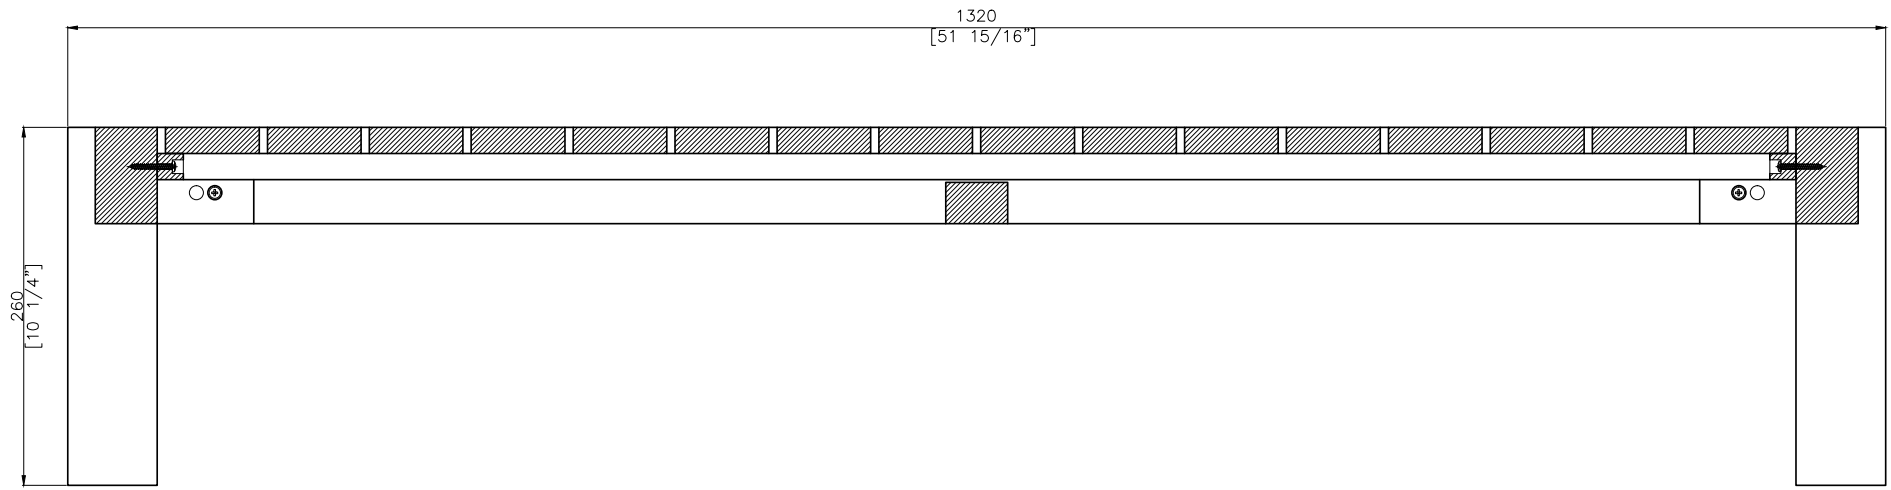

DIM EXT: 550x1320x260 MM.

MATERIAL: TEAK

DRAWN BY : SARANYA

FINISH DATE : 11-06-15  
BEGIN DATE : 11-06-15

JACK  
JACK

SCALE : 1:1  
⊕ ⊞

ISO  
P. 3

FRONT VIEW

EF

**OASIQ**

DWG.NO: FAEOA10-7

TITLE : FRONT VIEW

DIM EXT: 550x1320x260 MM.

MATERIAL: TEAK

DRAWN BY : SARANYA

FINISH DATE : 11-06-15  
 BEGIN DATE : 11-06-15

JACK  
 JACK

SCALE : 1:1  

P. 5

ES

**OASIQ**

DWG.NO: FAE0A10-7

TITLE : SIDE VIEW

DIM EXT: 550x1320x260 MM.

**OASIQ**

DWG.NO: FAE0A10-7

TITLE : TOP VIEW

DIM EXT: 550x1320x260 MM.

MATERIAL: TEAK

DRAWN BY : SARANYA

FINISH DATE : 11-06-15  
BEGIN DATE : 11-06-15

JACK  
JACK