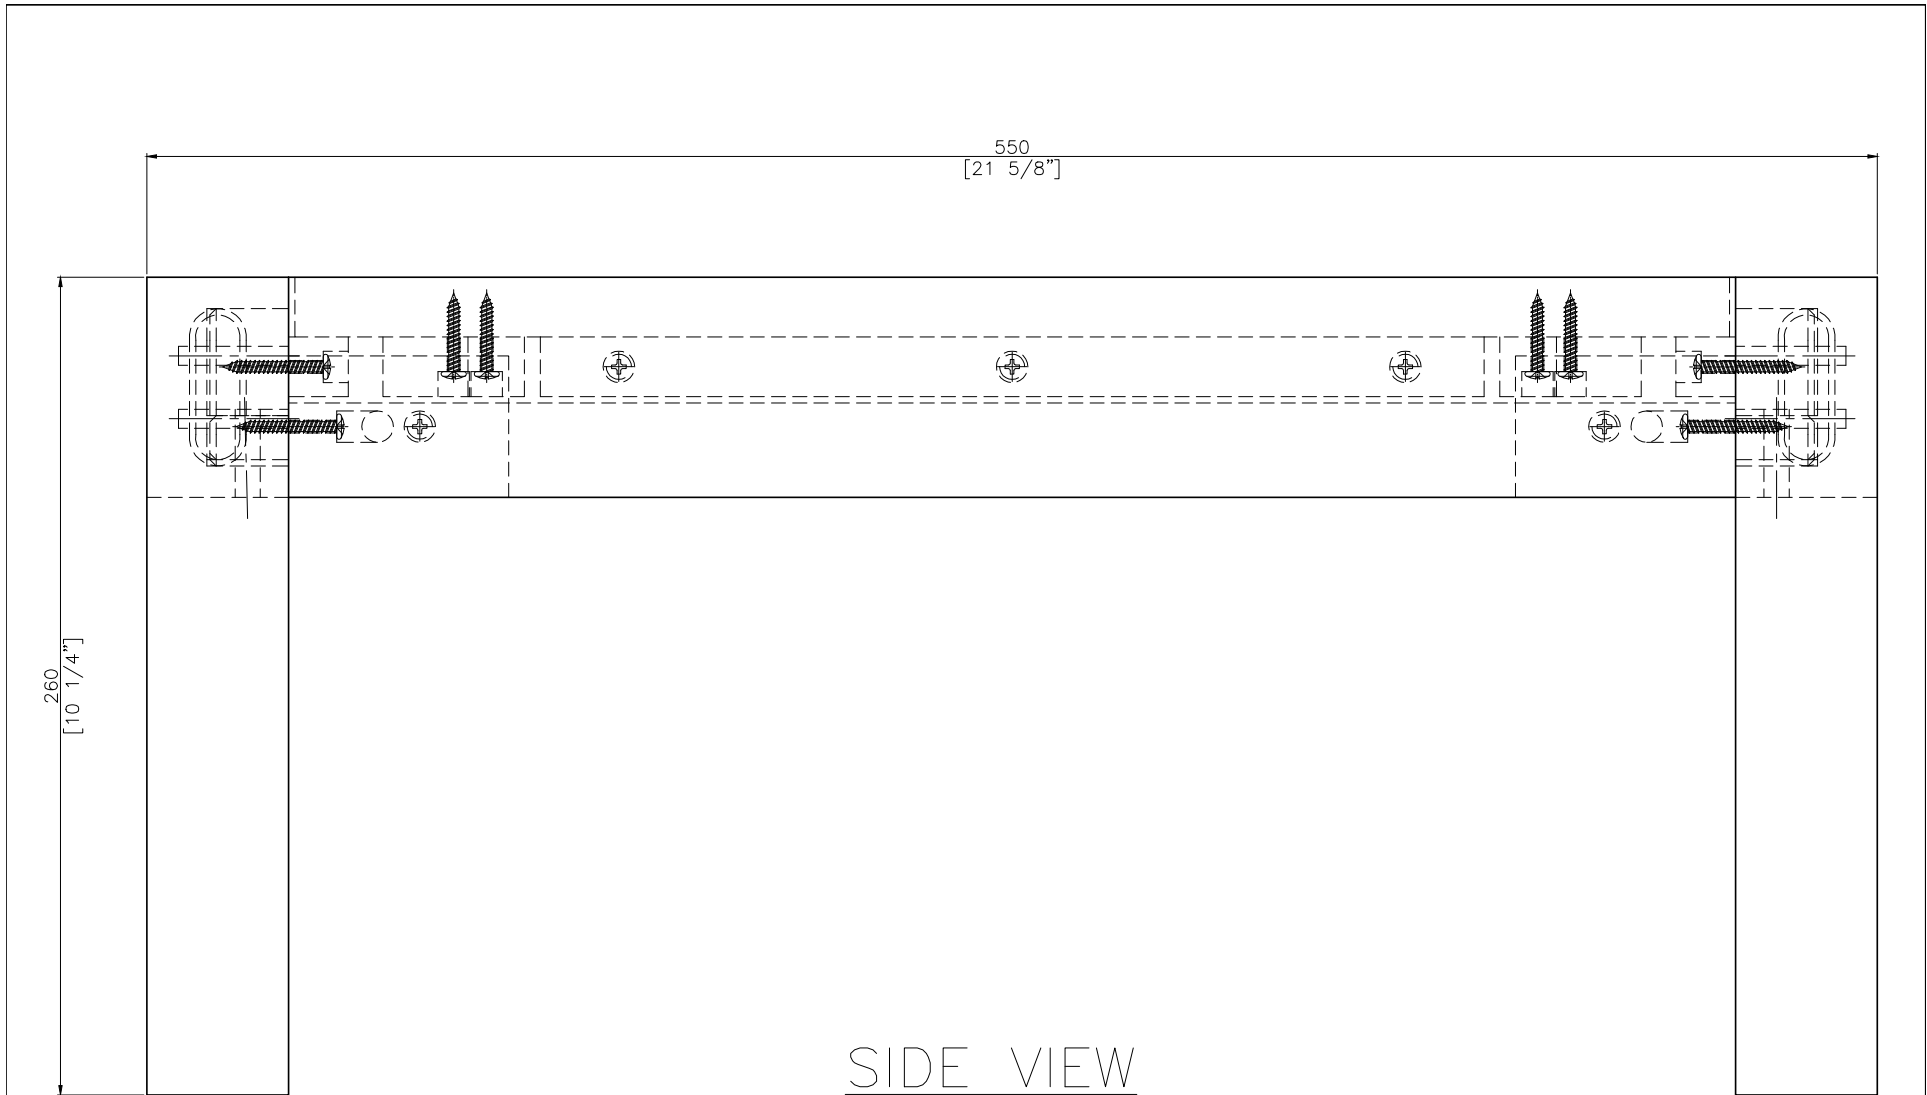

DIM EXT: 550x1320x260 MM.

MATERIAL: TEAK

DRAWN BY : SARANYA

FINISH DATE : 11-06-15  
BEGIN DATE : 11-06-15

JACK  
JACK

SCALE : 1:1  
⊕ ⊞

ISO  
P. 3

FRONT VIEW

EF

**OASIQ**

DWG.NO: FAEOA10-7

TITLE : FRONT VIEW

DIM EXT: 550x1320x260 MM.

MATERIAL: TEAK

DRAWN BY : SARANYA

FINISH DATE : 11-06-15  
 BEGIN DATE : 11-06-15

JACK  
 JACK

SCALE : 1:1  

P. 5

ES

**OASIQ**

DWG.NO: FAE0A10-7

TITLE : SIDE VIEW

DIM EXT: 550x1320x260 MM.

**OASIQ**

DWG.NO: FAE0A10-7

TITLE : TOP VIEW

DIM EXT: 550x1320x260 MM.

MATERIAL: TEAK

DRAWN BY : SARANYA

FINISH DATE : 11-06-15  
BEGIN DATE : 11-06-15

JACK  
JACK