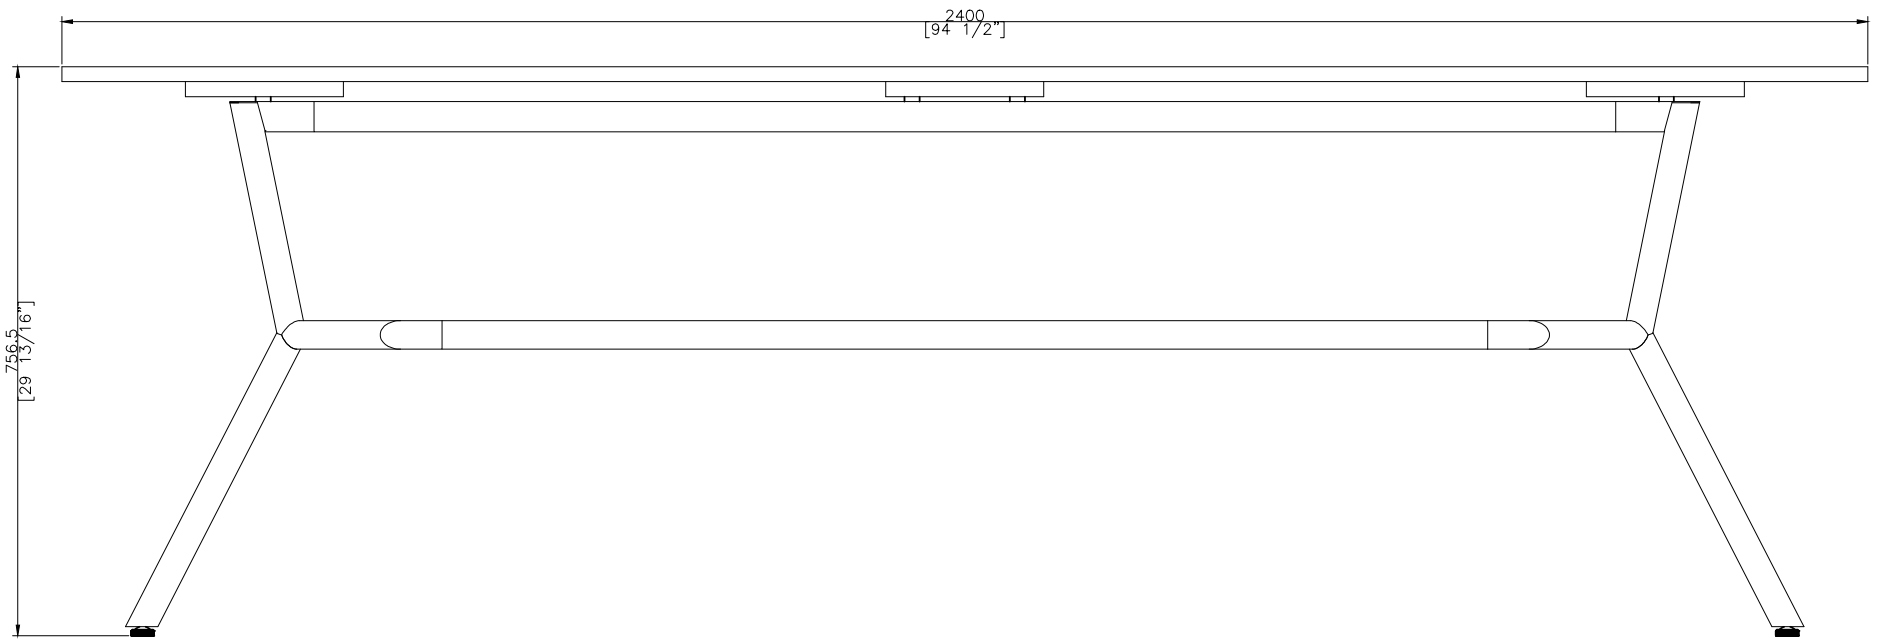

DWG.NO:FAEOA6-240X100FK

TITLE : ISO VIEW

DIM EXT: 730.8x2230.8x710 MM.

MATERIAL: AL

DRAWN BY : Mr.TSAI

FINISH DATE : 17-11-13
BEGIN DATE : 12-01-13

TSAI
TSAI
SCALE : 1:2

ISO

P. 3

FRONT VIEW

EF

OASIQ

DWG.NO:FAEOA6-240X100FK

TITLE : FRONT VIEW

DIM EXT: 730.8x2230.8x710 MM.

MATERIAL: AL

TITLE : SIDE VIEW

DIM EXT: 730.8x2230.8x710 MM.

MATERIAL: AL

DRAWN BY : Mr.TSAI

FINISH DATE : 17-11-13	TSAI
BEGIN DATE : 12-01-13	TSAI

SCALE : 1:1
⊕

P. 6

TOP VIEW

ET

OASIQ

DWG.NO:FAEOA6-240X100FK

TITLE : TOP VIEW

DIM EXT: 730.8x2230.8x710 MM.

MATERIAL: AL

DRAWN BY : Mr.TSAI

FINISH DATE : 17-11-13
 BEGIN DATE : 12-01-13