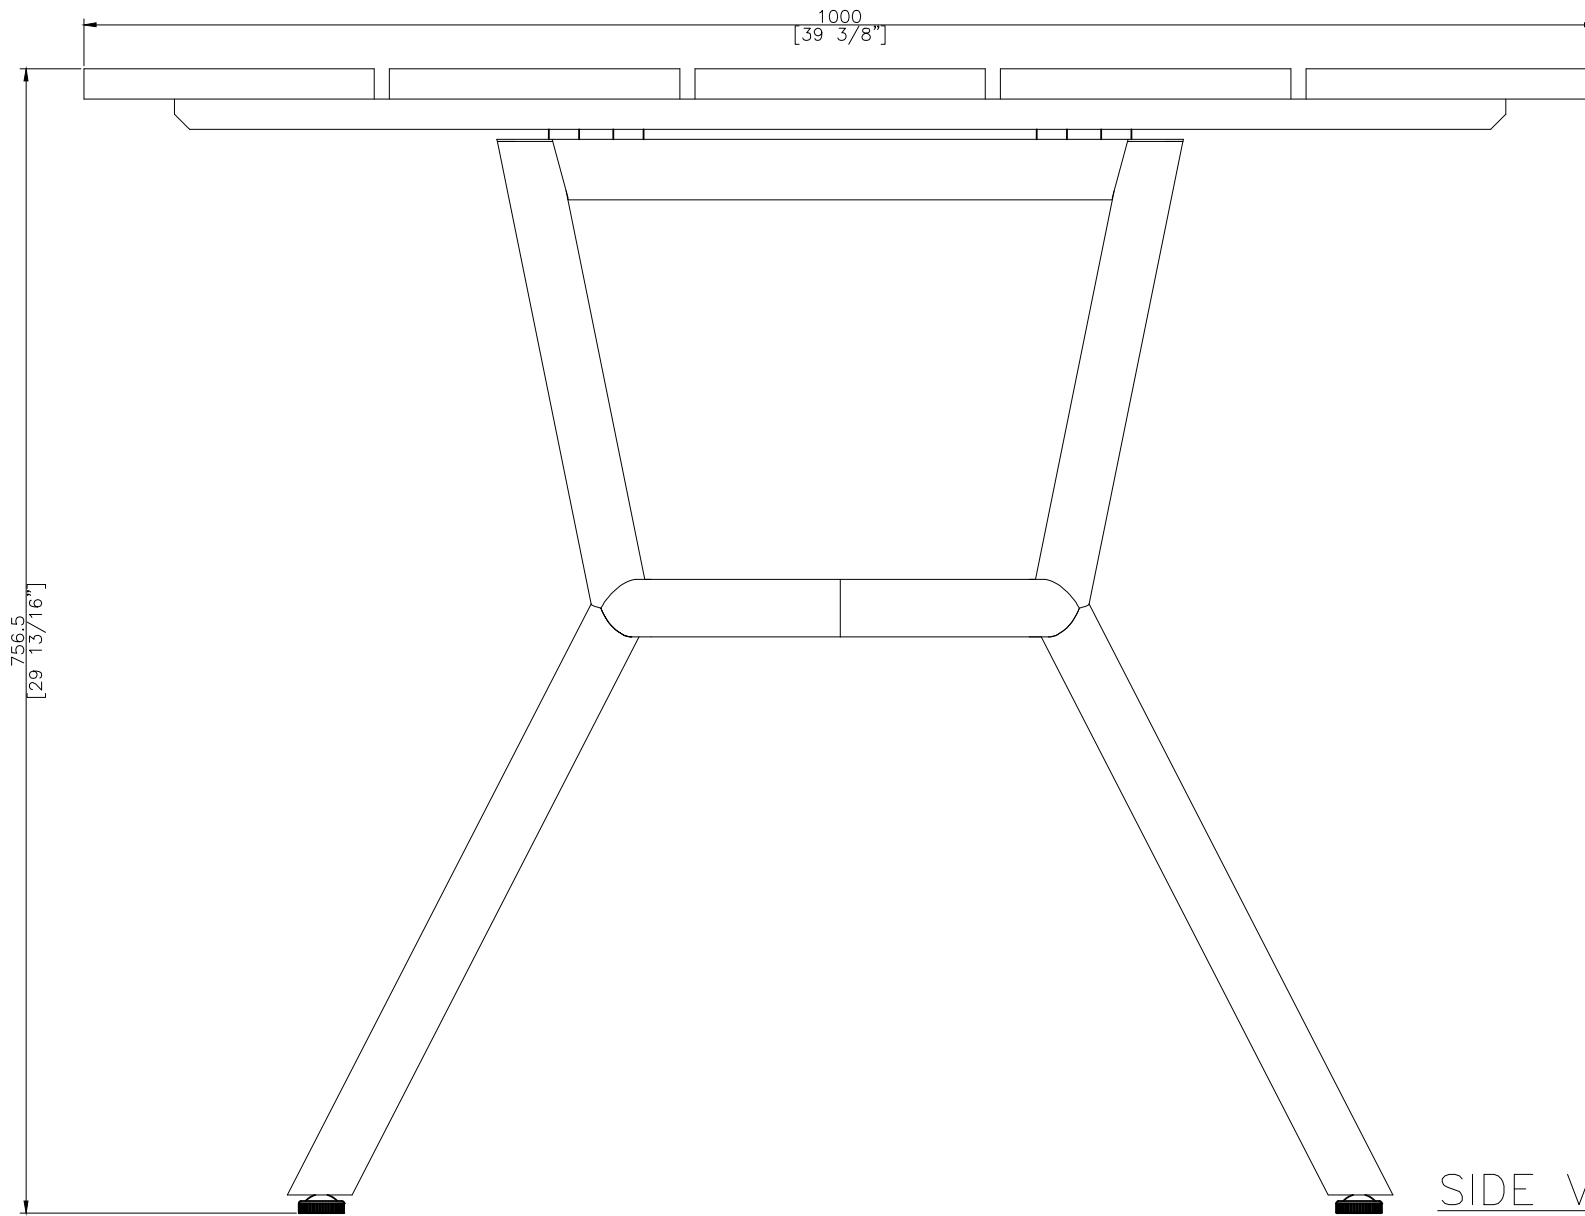

SIDE VIEW

ES

OASIQ

DWG.NO: FAEOA6-240X100FK

TITLE : SIDE VIEW

DIM EXT: 730.8x2230.8x710 MM.

MATERIAL: AL

DRAWN BY : Mr.TSAI

FINISH DATE : 17-11-13	TSAI
BEGIN DATE : 12-01-13	TSAI

SCALE : 1:1
⊕

P. 6