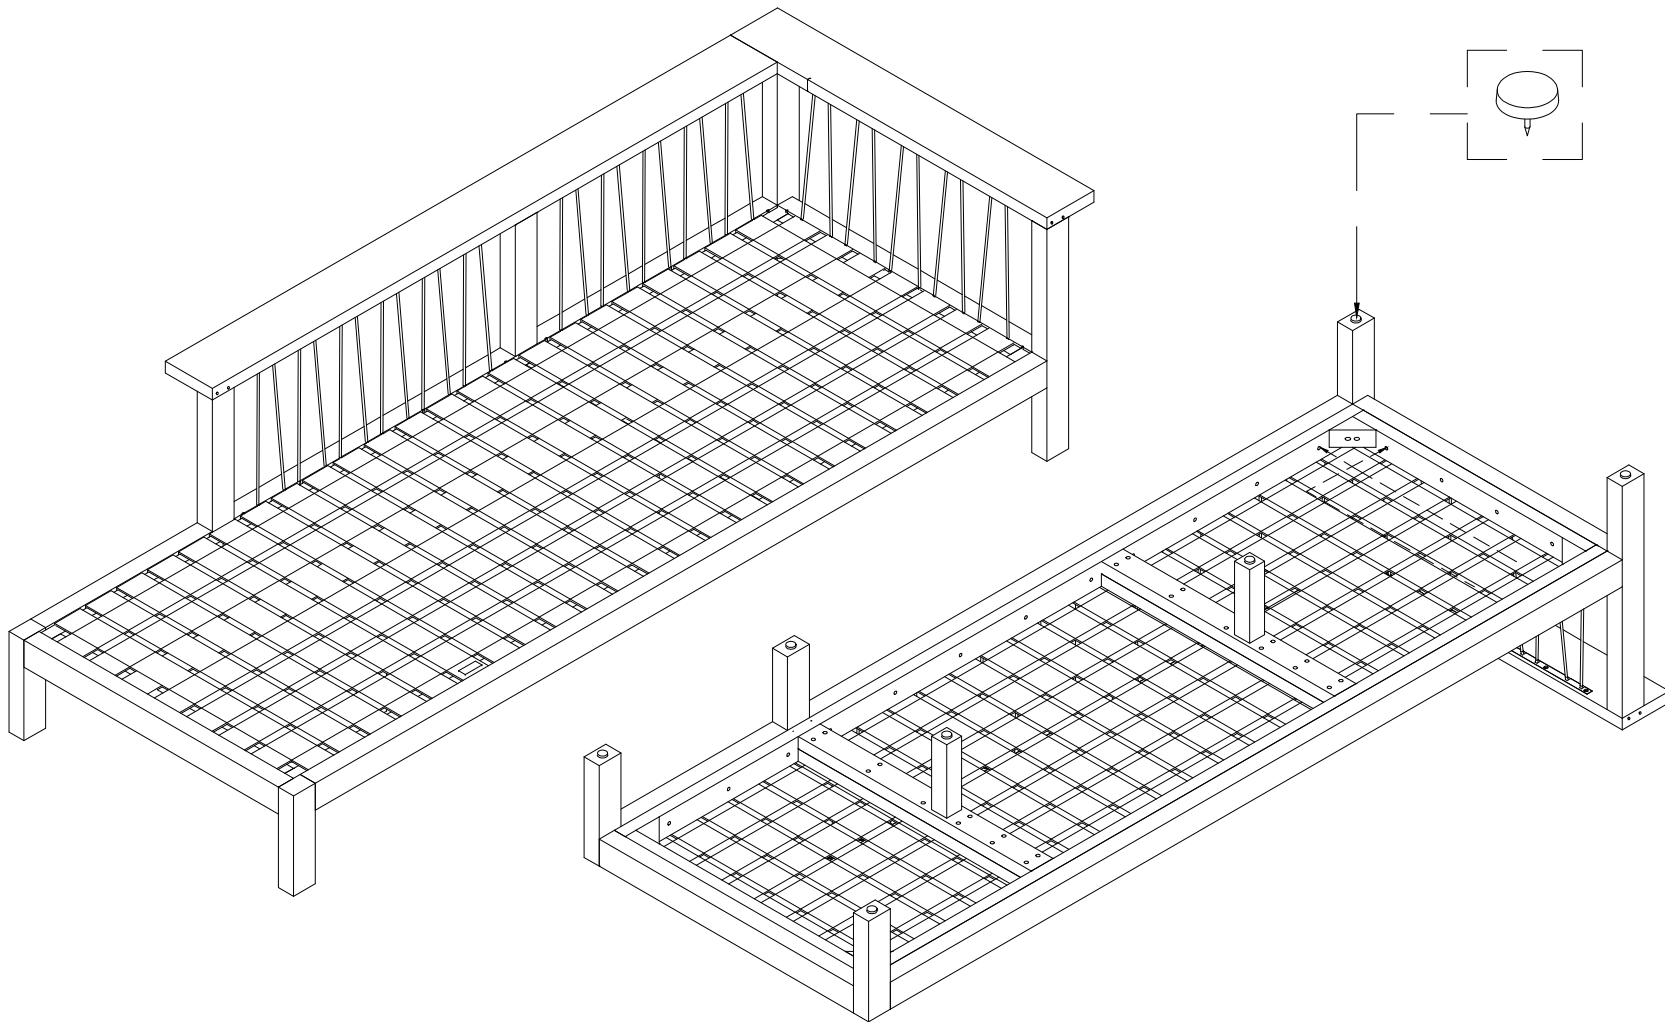

42 GREENE STREET LL NEW YORK NY 10013
T 212.355.0625 F 212.355.0628 WWW.OASIQ.US

MARO Chaise Lounge Arm Right

W 94" D 37 1/2" H 24 3/4"

SH 10 1/4" CH 4 1/2" OSH 14 3/4"

96.4 lbs

Teak & rope

MARO: CUSHION FABRICS

Canvas Natural

Charcoal Chine

Clay

ISO VIEW

OASIQ

DWG.NO: FAE0A10-2R

TITLE : ISO VIEW

DIM EXT: 945x2390x636 MM

DIM EXT: 945x2390x636 MM

MATERIAL: TEAK

DRAWN BY :BOY

FINISH DATE : 28-10-16
BEGIN DATE : 29-11-14

YUAN
BOY

SCALE : 1:1

P.06

TOP VIEW

OASIQ	DWG.NO: FAE0A10-2R	TITLE : TOP VIEW	DIM EXT: 945x2390x636 MM	MATERIAL: TEAK	DRAWN BY : BOY	FINISH DATE : 28-10-16	YUAN	SCALE : 1:1	ET P. 04
						BEGIN DATE : 29-11-14	BOY	⊕ ⊞	