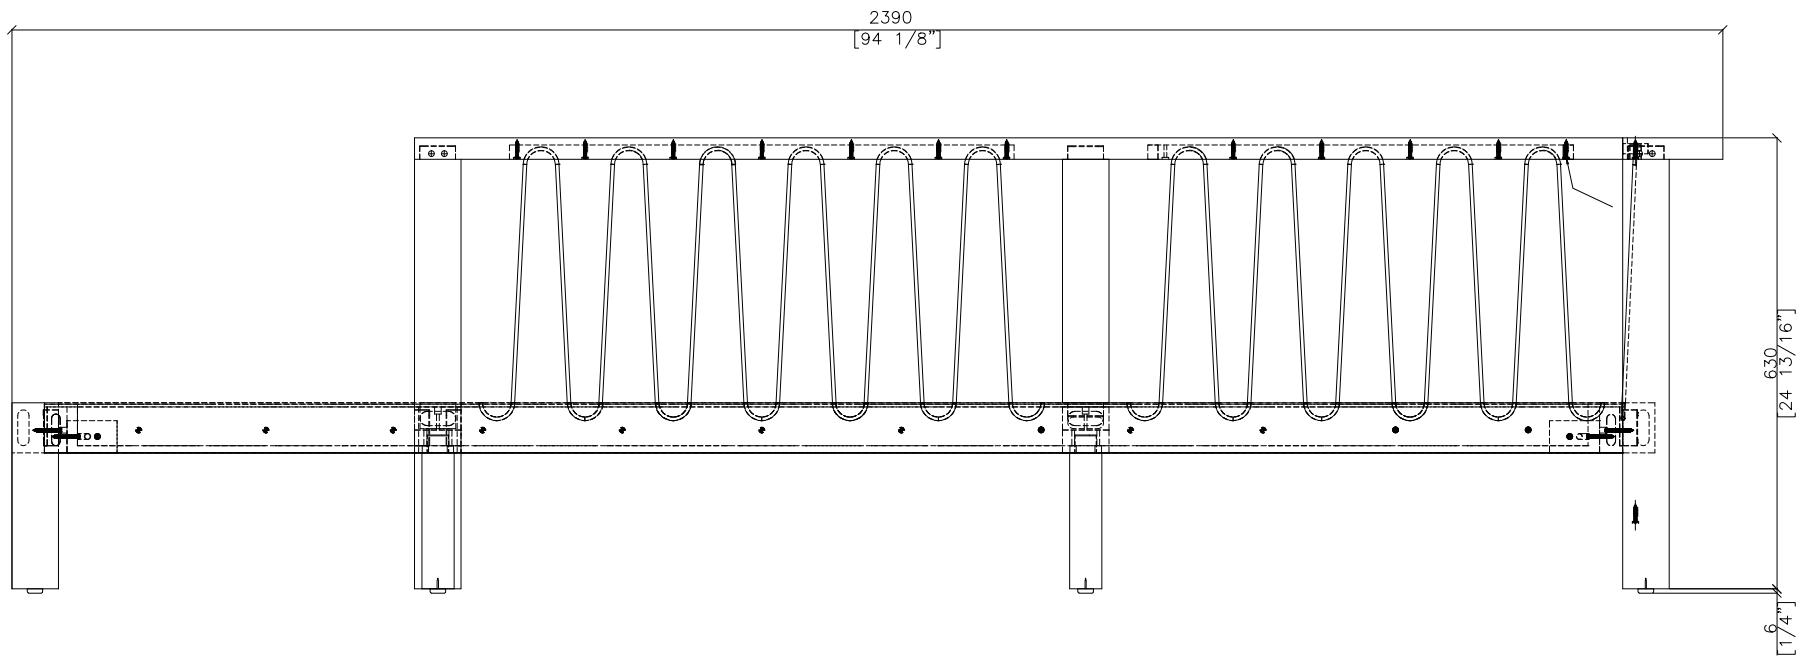

FRONT VIEW

EF

OASIQ

DWG.NO: FAE0A10-2R

TITLE :FRONT VIEW

DIM EXT: 945x2390x636 MM

MATERIAL: TEAK

DRAWN BY :BOY

FINISH DATE : 28-10-16
BEGIN DATE : 29-11-14

YUAN
BOY

SCALE : 1:1

P. 05