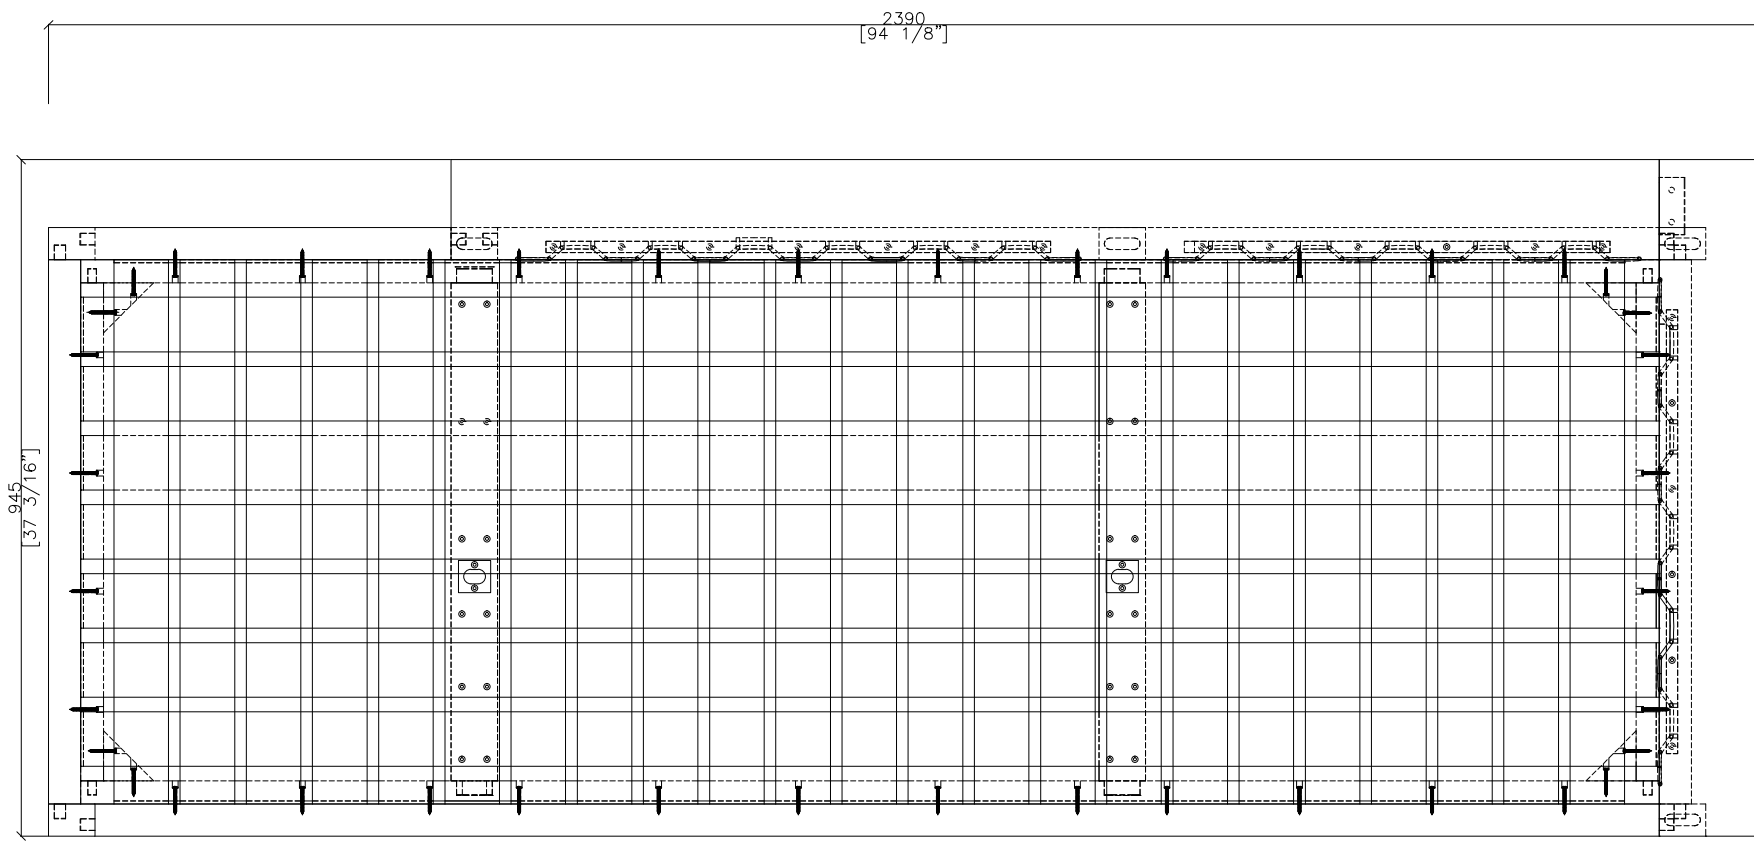

YUAN
 BOY

SCALE : 1:1

P. 05

SIDE VIEW

ES

OASIQ

DWG.NO: FAE0A10-2R

TITLE : SIDE VIEW

DIM EXT: 945x2390x636 MM

MATERIAL: TEAK

DRAWN BY :BOY

FINISH DATE : 28-10-16
BEGIN DATE : 29-11-14

YUAN
BOY

SCALE : 1:1

P.06

TOP VIEW

OASIQ	DWG.NO: FAE0A10-2R	TITLE : TOP VIEW	DIM EXT: 945x2390x636 MM	MATERIAL: TEAK	DRAWN BY : BOY	FINISH DATE : 28-10-16	YUAN	SCALE : 1:1	ET P. 04
						BEGIN DATE : 29-11-14	BOY	⊕ ⊞	