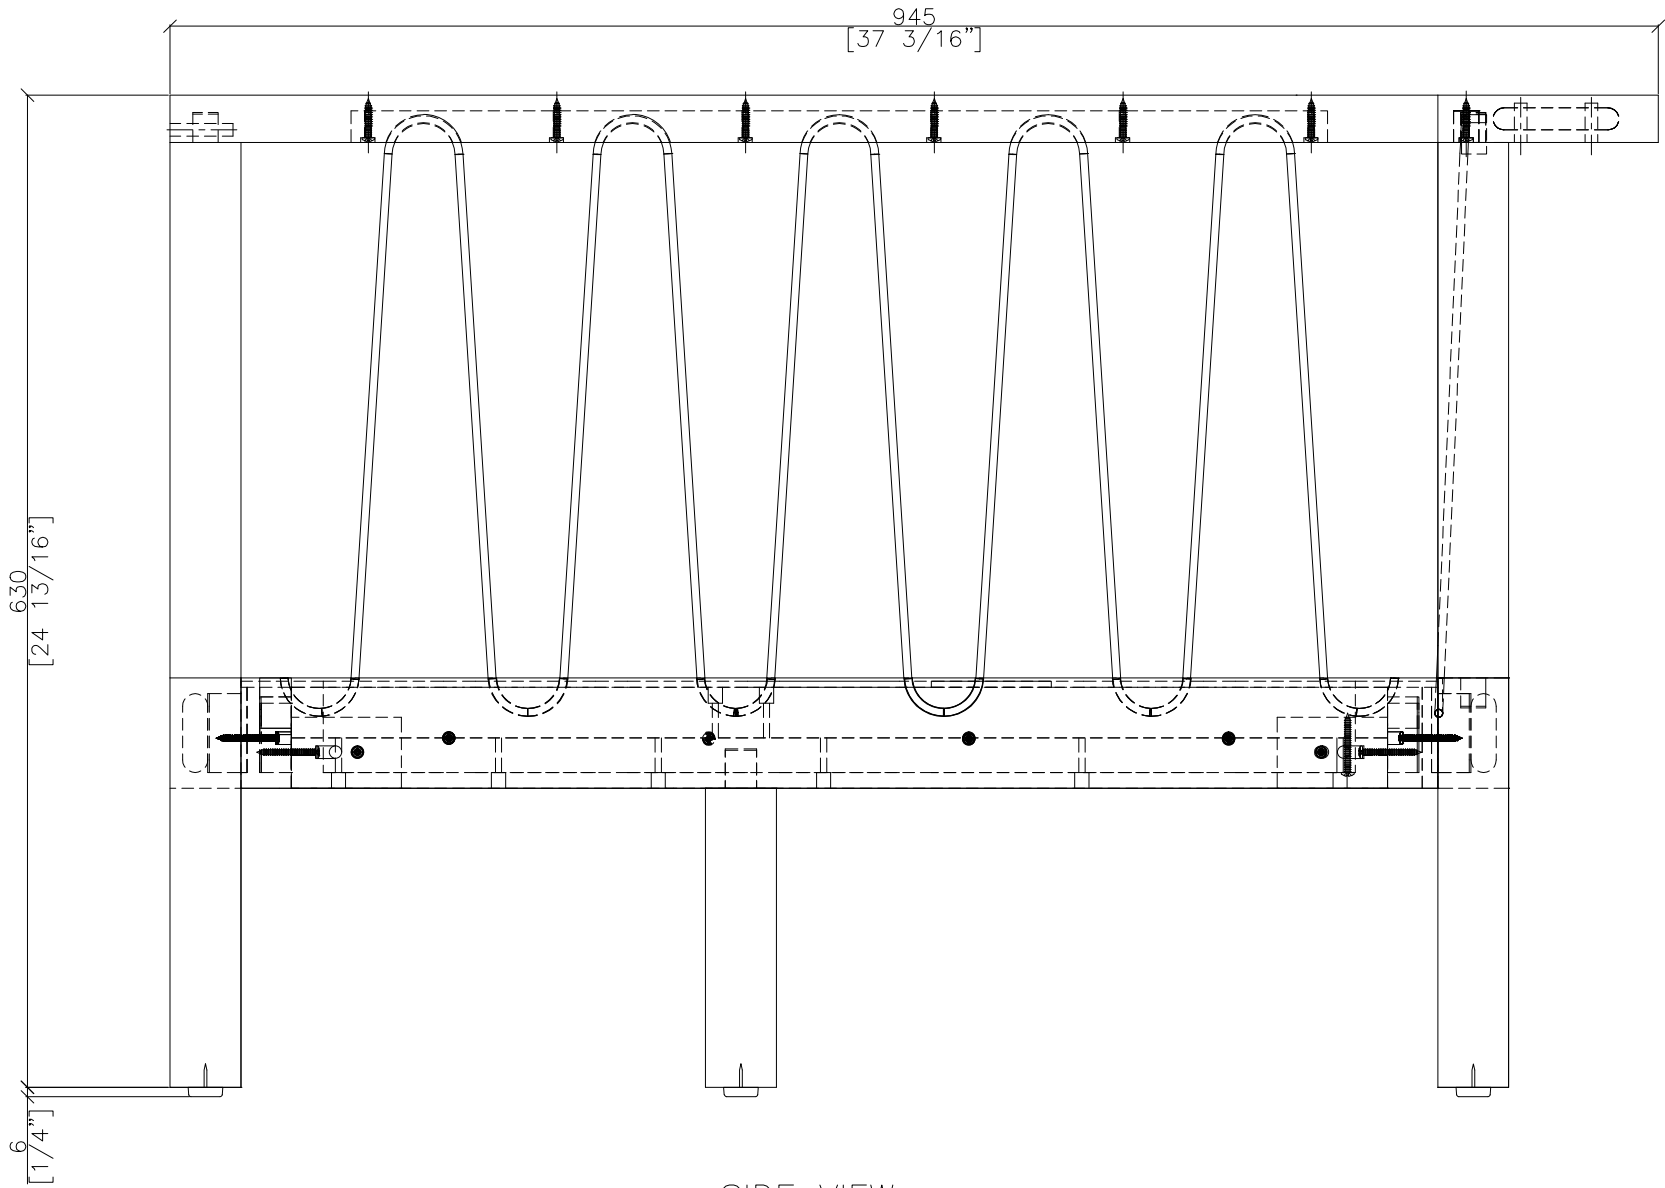

EF

OASIQ

DWG.NO: FAE0A10-2R

TITLE :FRONT VIEW

DIM EXT: 945x2390x636 MM

MATERIAL: TEAK

DRAWN BY :BOY

FINISH DATE : 28-10-16
 BEGIN DATE : 29-11-14

YUAN
 BOY

SCALE : 1:1

P. 05

SIDE VIEW

ES

OASIQ

DWG.NO: FAE0A10-2R

TITLE : SIDE VIEW

DIM EXT: 945x2390x636 MM

MATERIAL: TEAK

DRAWN BY :BOY

FINISH DATE : 28-10-16
BEGIN DATE : 29-11-14

YUAN
BOY

SCALE : 1:1

P.06

TOP VIEW

OASIQ	DWG.NO: FAE0A10-2R	TITLE : TOP VIEW	DIM EXT: 945x2390x636 MM	MATERIAL: TEAK	DRAWN BY : BOY	FINISH DATE : 28-10-16	YUAN	SCALE : 1:1	ET P. 04
						BEGIN DATE : 29-11-14	BOY	⊕ ⊞	