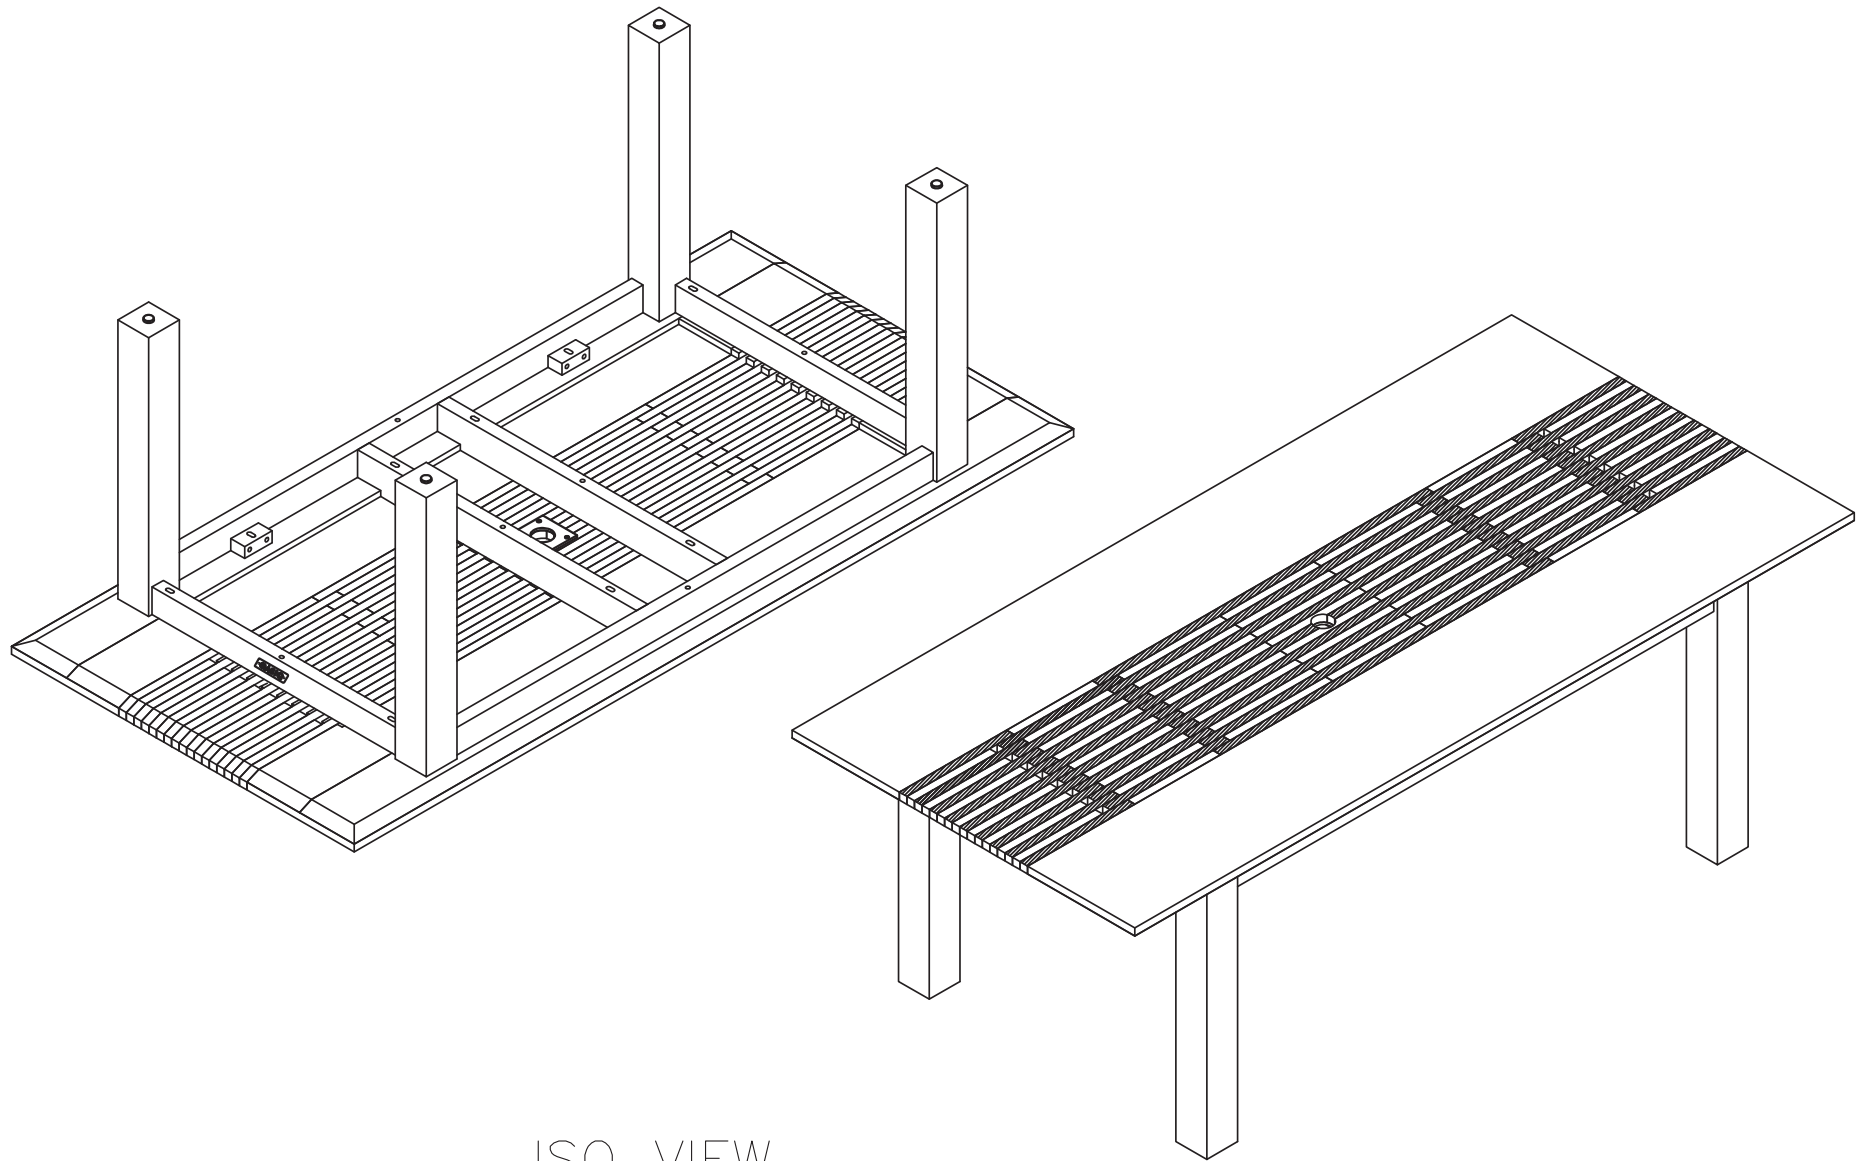

42 GREENE STREET LL NEW YORK NY 10013
T 212.355.0625 F 212.355.0628 WWW.OASIQ.US

HAMILTON Dining Table
W 82 3/4" D 39 3/8" H 29"
125.6 lbs
Teak

ISO VIEW

ISO

OASIQ

DWG.NO: FAEIV23-9

TITLE : ISO VIEW

DIM EXT: 1000x2100x746MM.

OASIQ

DWG.NO: FAEIV23-9

TITLE : FRONT VIEW

DIM EXT: 1000x2100x746MM.

MATERIAL: TEAK

DRAWN BY : AEKCHAI

FINISH DATE : 30-11-12
 YUAN
 BEGIN DATE : 16/07/09
 SKW

SCALE :
 NO SCALE

P.5

SIDE VIEW

ES

OASIQ

DWG.NO: FAEIV23-9

TITLE : SIDE VIEW

DIM EXT: 1000x2100x746MM.

MATERIAL: TEAK

TITLE : TOP VIEW

DIM EXT: 1000x2100x746 MM.

MATERIAL: TEAK

DRAWN BY : Mr.Khanti

FINISH DATE : 22-05-10	KHAN	SCALE :
BEGIN DATE : 16/07/09	SKW	NO SCALE

P. 4