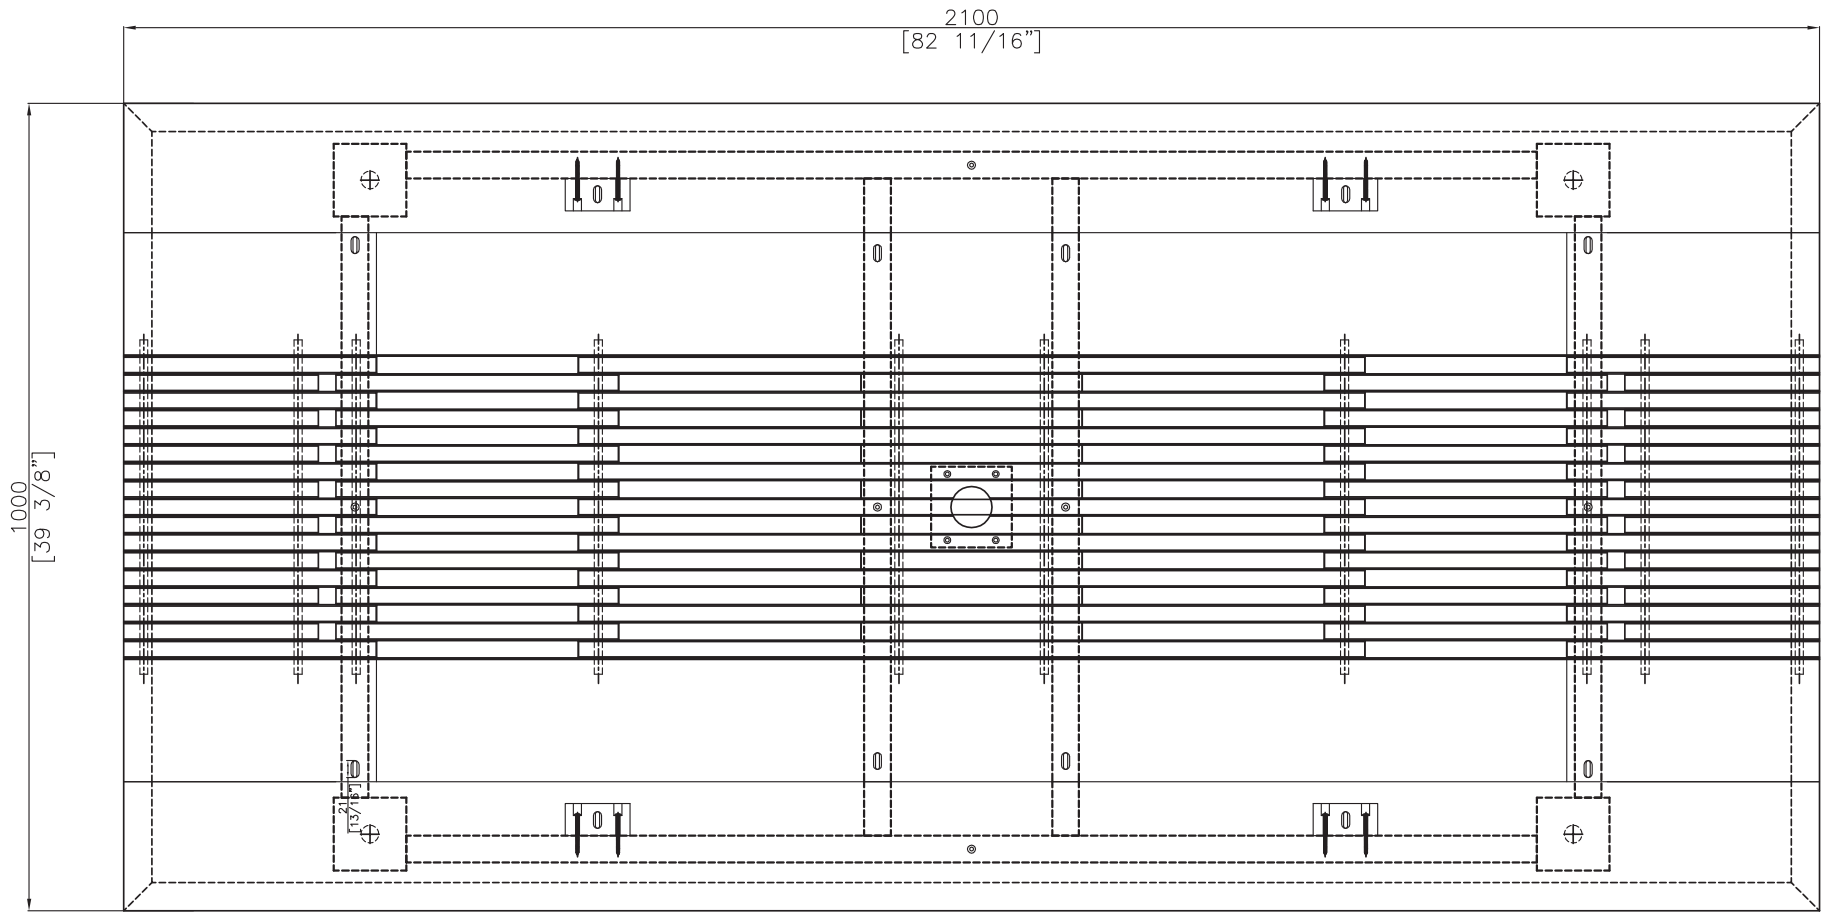

OASIQ

DWG.NO: FAEIV23-9

TITLE : FRONT VIEW

DIM EXT: 1000x2100x746MM.

MATERIAL: TEAK

DRAWN BY : AEKCHAI

FINISH DATE : 30-11-12
 YUAN
 BEGIN DATE : 16/07/09
 SKW

SCALE :
 NO SCALE

P.5

SIDE VIEW

ES

OASIQ

DWG.NO: FAEIV23-9

TITLE : SIDE VIEW

DIM EXT: 1000x2100x746MM.

MATERIAL: TEAK

DRAWN BY : Mr.Khanti

FINISH DATE : 22-05-10	KHAN
BEGIN DATE : 16/07/09	SKW

SCALE :
NO SCALE

P. 6

TOP VIEW

ET

OASIQ

DWG.NO: FAEIV23-9

TITLE : TOP VIEW

DIM EXT: 1000x2100x746 MM.

MATERIAL: TEAK

DRAWN BY : Mr.Khanti

FINISH DATE : 22-05-10	KHAN	SCALE :
BEGIN DATE : 16/07/09	SKW	NO SCALE

P. 4