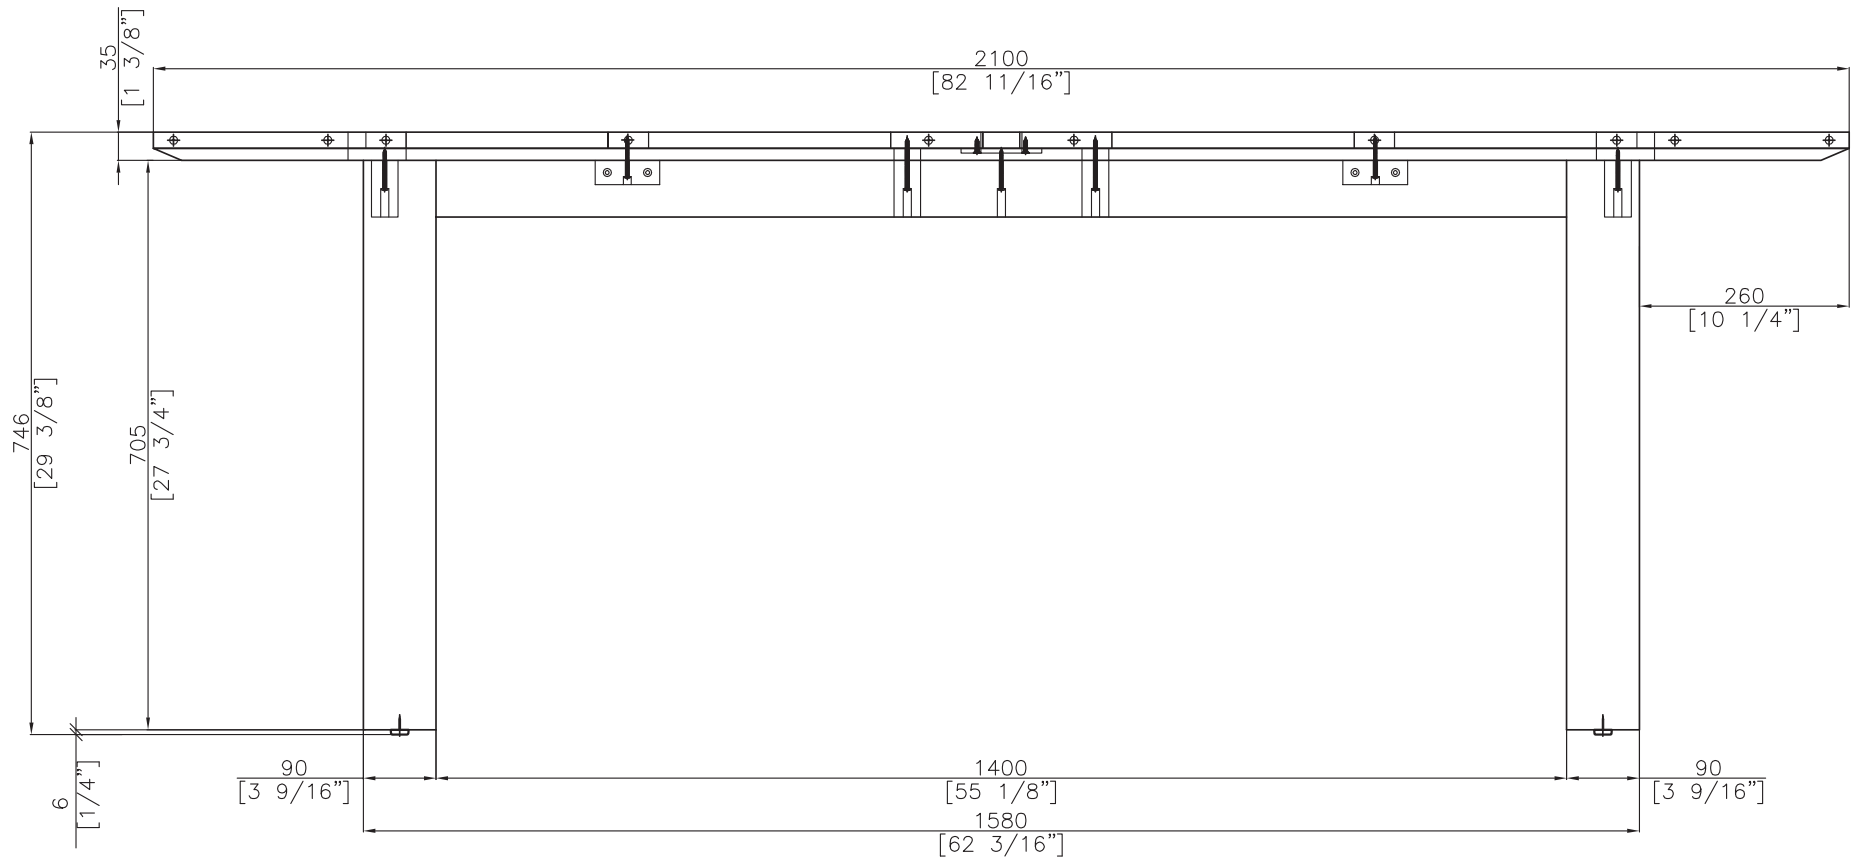

FRONT VIEW

EF

OASIQ

DWG.NO: FAEIV23-9

TITLE : FRONT VIEW

DIM EXT: 1000x2100x746MM.

MATERIAL: TEAK

DRAWN BY : AEKCHAI

FINISH DATE : 30-11-12
YUAN
BEGIN DATE : 16/07/09
SKW

SCALE :
NO SCALE

P.5