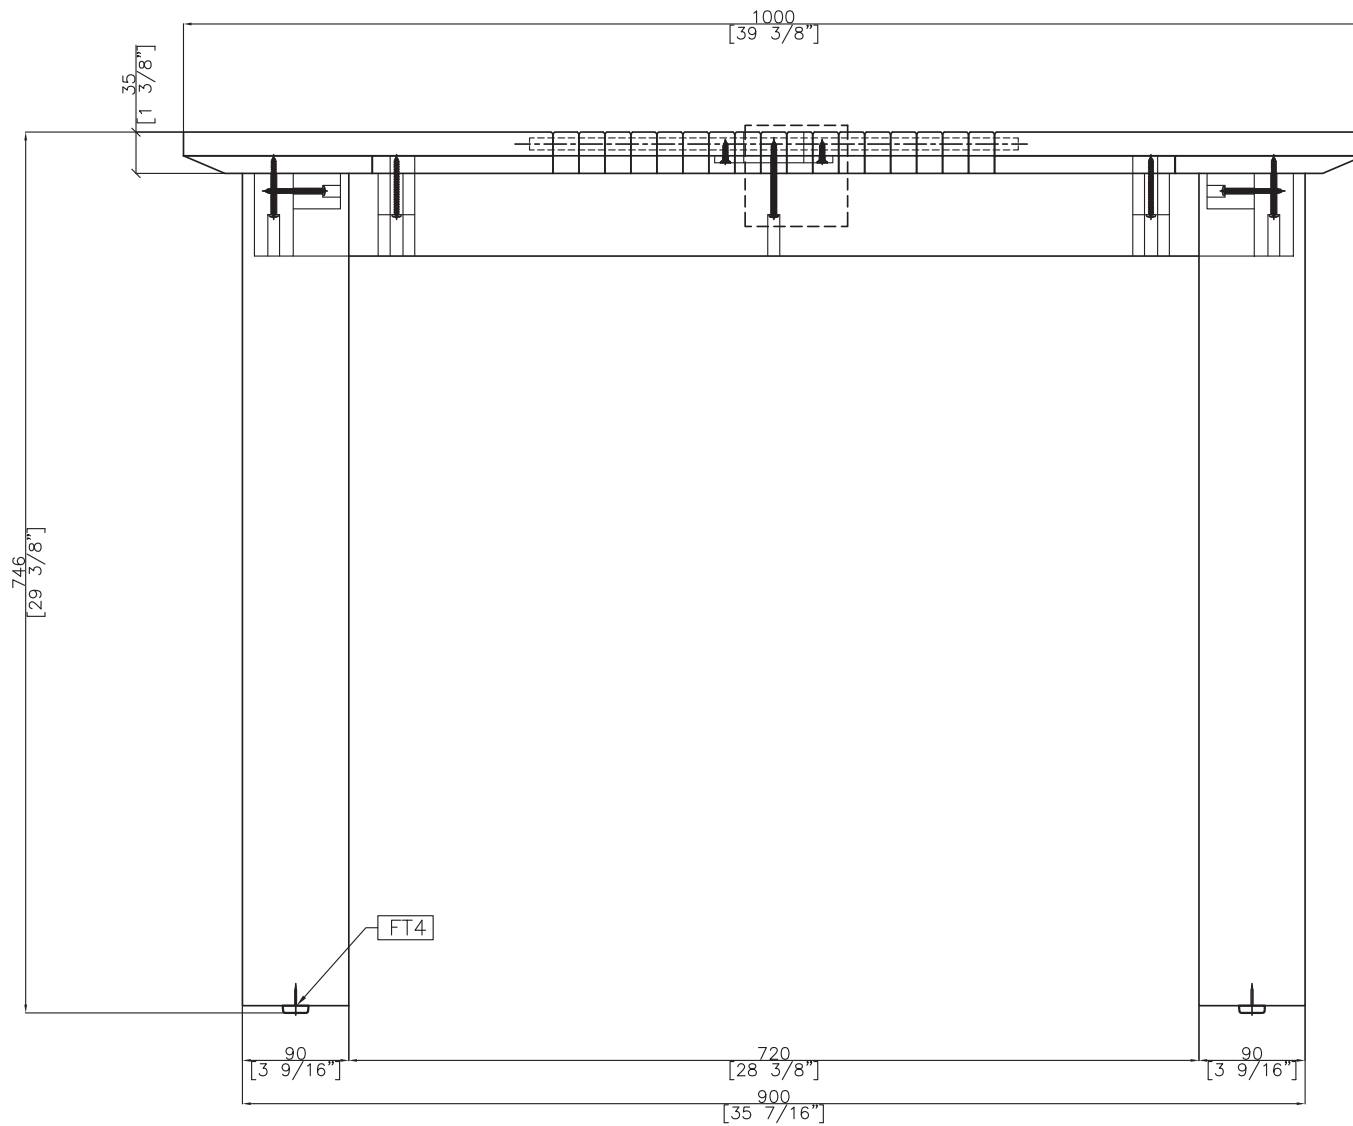

OASIQ

DWG.NO: FAEIV23-9

TITLE : FRONT VIEW

DIM EXT: 1000x2100x746MM.

MATERIAL: TEAK

DRAWN BY : AEKCHAI

FINISH DATE : 30-11-12
 YUAN
 BEGIN DATE : 16/07/09
 SKW

SCALE :
 NO SCALE

P.5

SIDE VIEW

ES

OASIQ

DWG.NO: FAEIV23-9

TITLE : SIDE VIEW

DIM EXT: 1000x2100x746MM.

MATERIAL: TEAK

TITLE : TOP VIEW

DIM EXT: 1000x2100x746 MM.

MATERIAL: TEAK

DRAWN BY : Mr.Khanti

FINISH DATE : 22-05-10	KHAN	SCALE :
BEGIN DATE : 16/07/09	SKW	NO SCALE

P. 4