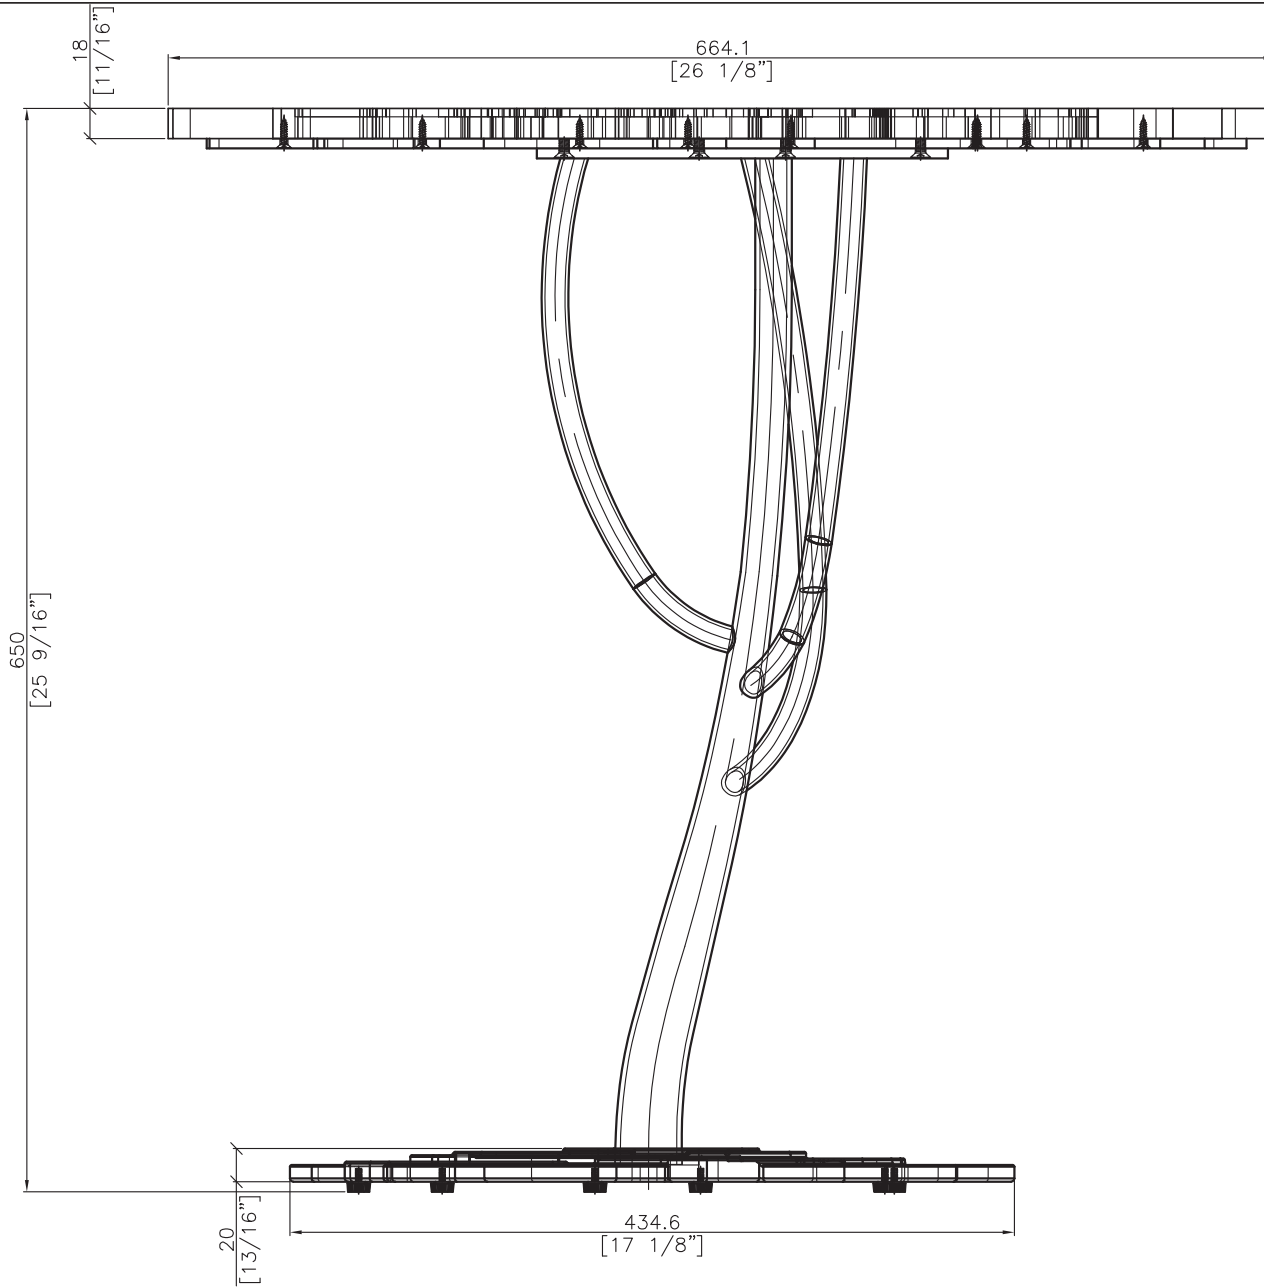

TITLE: ISO VIEW

DIM EXT: 664.1x702.2x650 MM.

MATERIAL: TEAK+AL

DRAWN BY : Mr.AEKCHA

FINISH DATE : 07-10-15
 BEGIN DATE : 02-04-09

YUAN
 KHAN

SCALE :
 no scale

P. 3

FRONT

EF

OASIQ

DWG.NO: FAEIV19-15 TITLE: FRONT

DIM EXT: 664.1x702.2x650 MM.

MATERIAL: TEAK+AL

DRAWN BY : Mr.Khanti

FINISH DATE : 9-05-14
 BEGIN DATE : 02-04-09

KHAN
 KHAN

SCALE :
 no scale

P. 5

SIDE

ES

OASIQ

DWG.NO: FAEIV19-15 TITLE: SIDE

DIM EXT: 664.1x702.2x650 MM.

OASIQ

DWG.NO: FAEIV19-15 TITLE: TOP

DIM EXT: 664.1x702.2x650 MM.

MATERIAL: TEAK+AL

DRAWN BY : Mr.Khanti

FINISH DATE : 9-05-14
 BEGIN DATE : 02-04-09

KHAN
 KHAN

SCALE :
 no scale