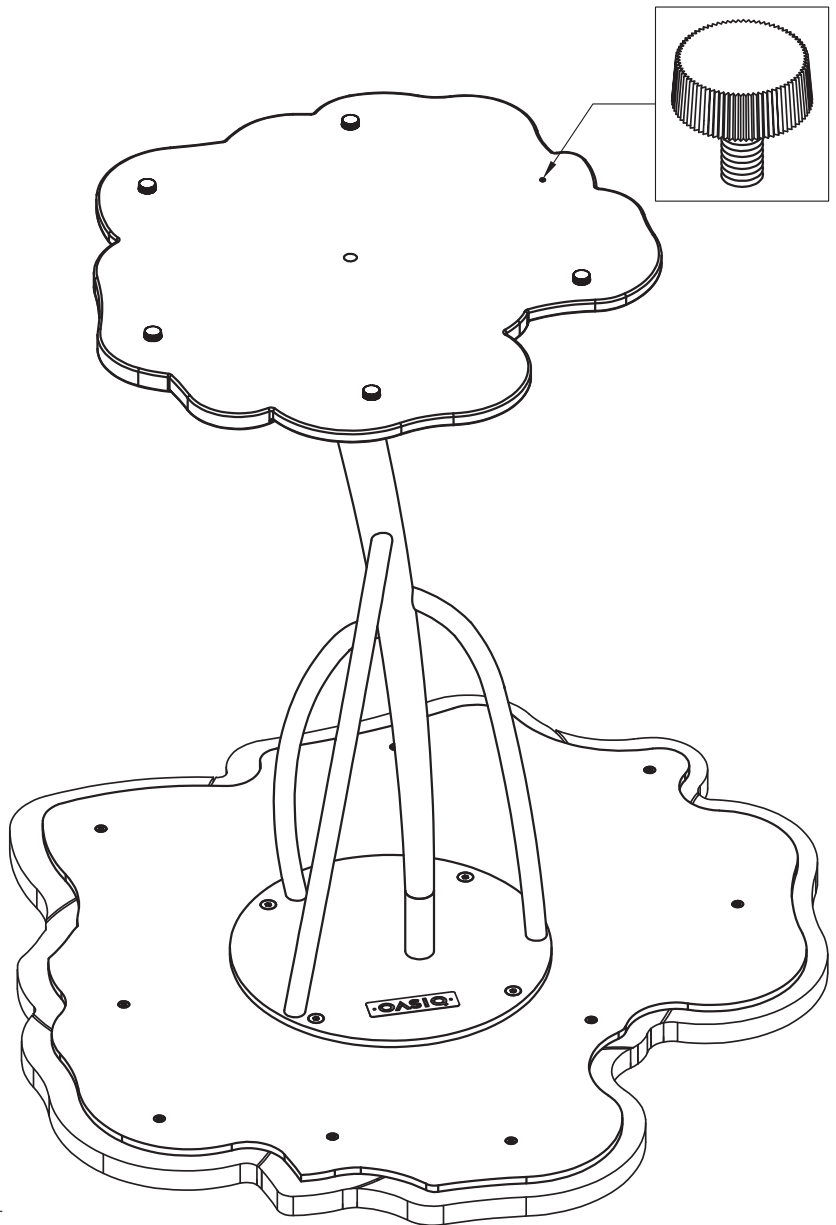

Pastel Green

Smooth White

ISO

OASIQ

DWG.NO: FAEIV19-15

TITLE: ISO VIEW

DIM EXT: 664.1x702.2x650 MM.

MATERIAL: TEAK+AL

DRAWN BY : Mr.AEKCHA

FINISH DATE : 07-10-15
BEGIN DATE : 02-04-09

YUAN
KHAN

SCALE :
no scale

P. 3