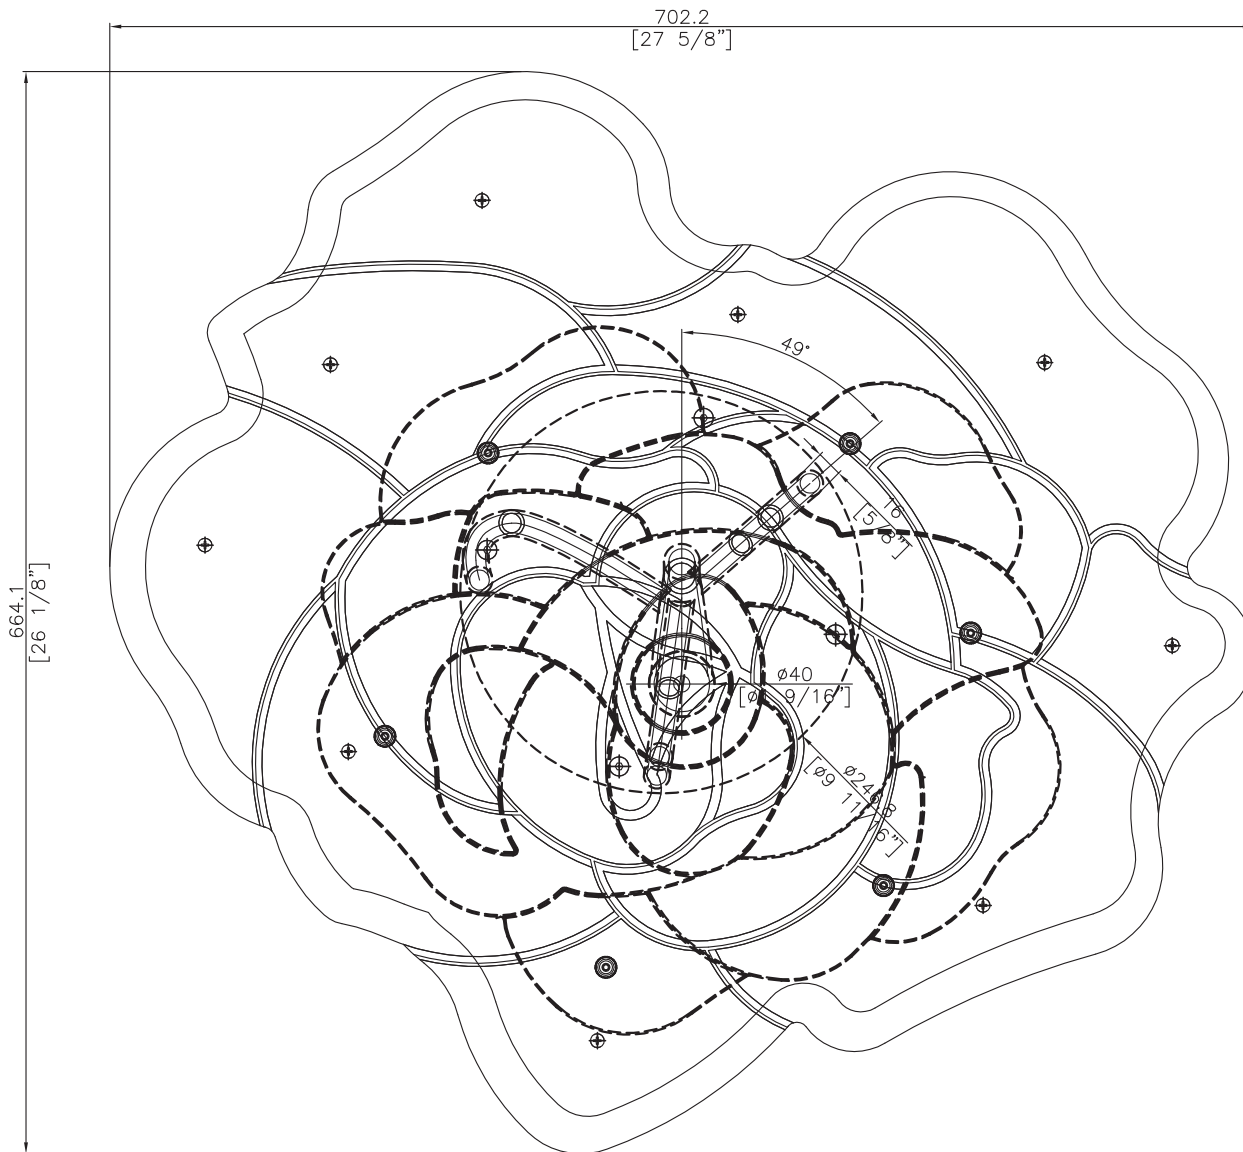

TOP

ET

OASIQ

DWG.NO: FAEIV19-15 TITLE: TOP

DIM EXT: 664.1x702.2x650 MM.

MATERIAL: TEAK+AL

DRAWN BY : Mr.Khanti

FINISH DATE : 9-05-14
BEGIN DATE : 02-04-09

KHAN
KHAN

SCALE :
no scale

P. 4