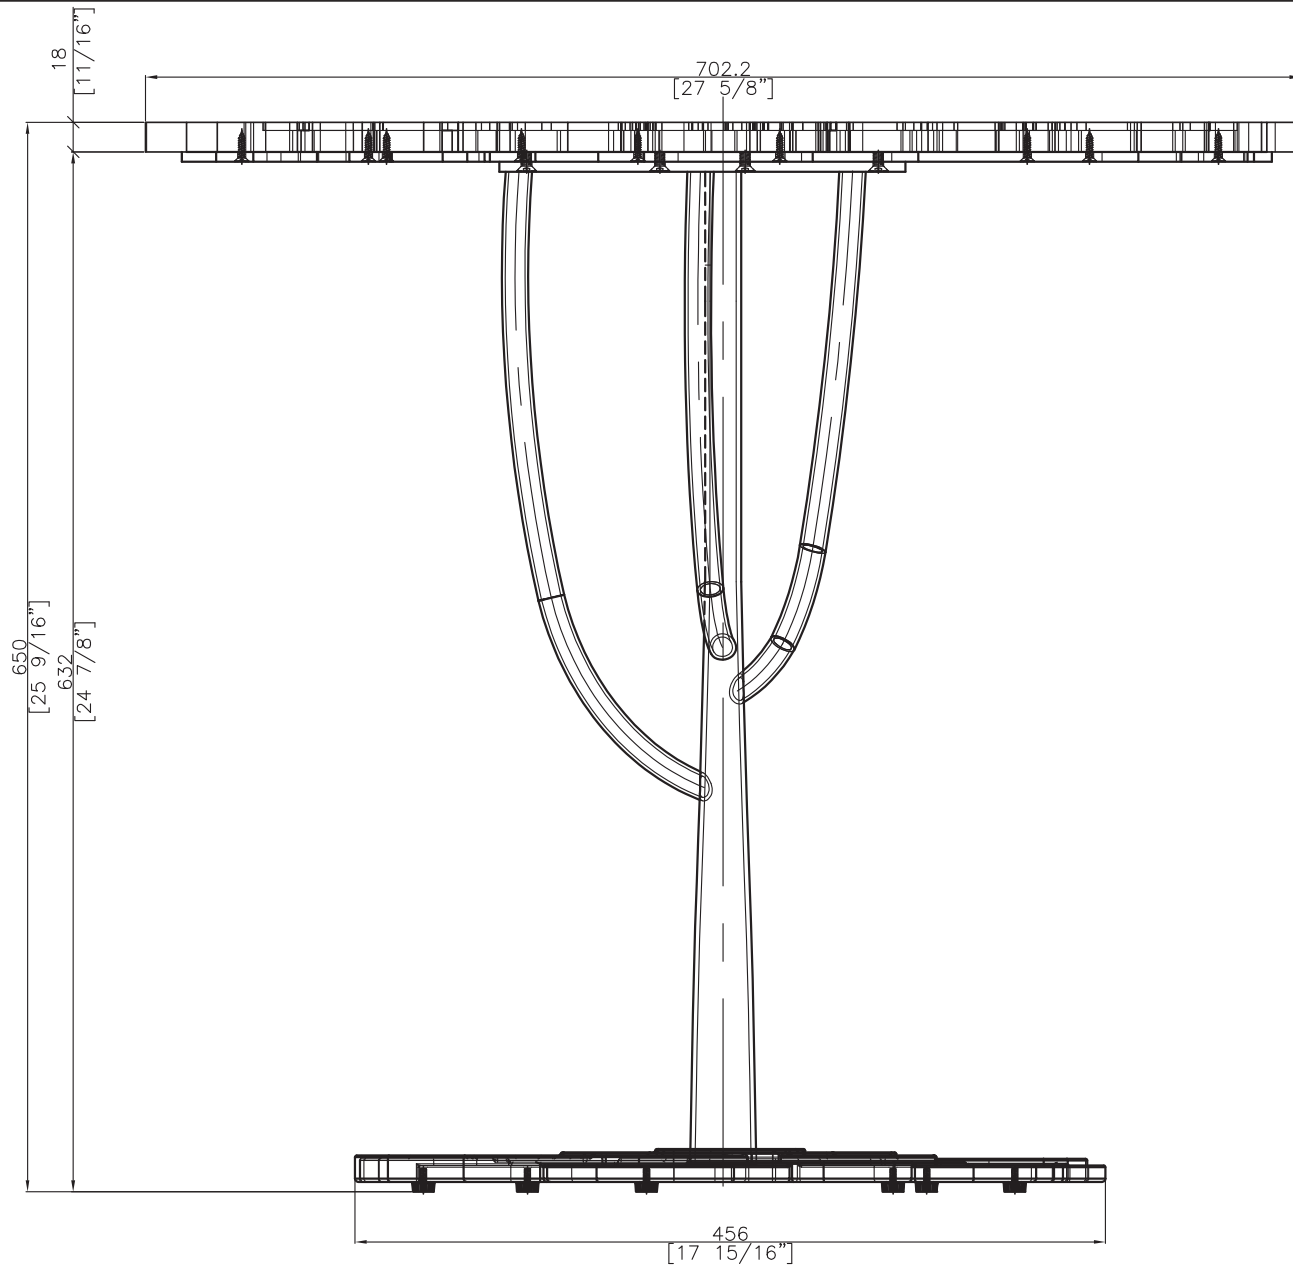

TITLE: ISO VIEW

DIM EXT: 664.1x702.2x650 MM.

MATERIAL: TEAK+AL

DRAWN BY : Mr.AEKCHA

FINISH DATE : 07-10-15
 BEGIN DATE : 02-04-09

YUAN
 KHAN

SCALE :
 no scale

P. 3

FRONT

EF

OASIQ

DWG.NO: FAEIV19-15 TITLE: FRONT

DIM EXT: 664.1x702.2x650 MM.

MATERIAL: TEAK+AL

DRAWN BY : Mr.Khanti

FINISH DATE : 9-05-14
 BEGIN DATE : 02-04-09

KHAN
 KHAN

SCALE :
 no scale

P. 5

SIDE

ES

OASIQ

DWG.NO: FAEIV19-15 TITLE: SIDE

DIM EXT: 664.1x702.2x650 MM.

OASIQ

DWG.NO: FAEIV19-15 TITLE: TOP

DIM EXT: 664.1x702.2x650 MM.

MATERIAL: TEAK+AL

DRAWN BY : Mr.Khanti

FINISH DATE : 9-05-14
 BEGIN DATE : 02-04-09

KHAN
 KHAN

SCALE :
 no scale