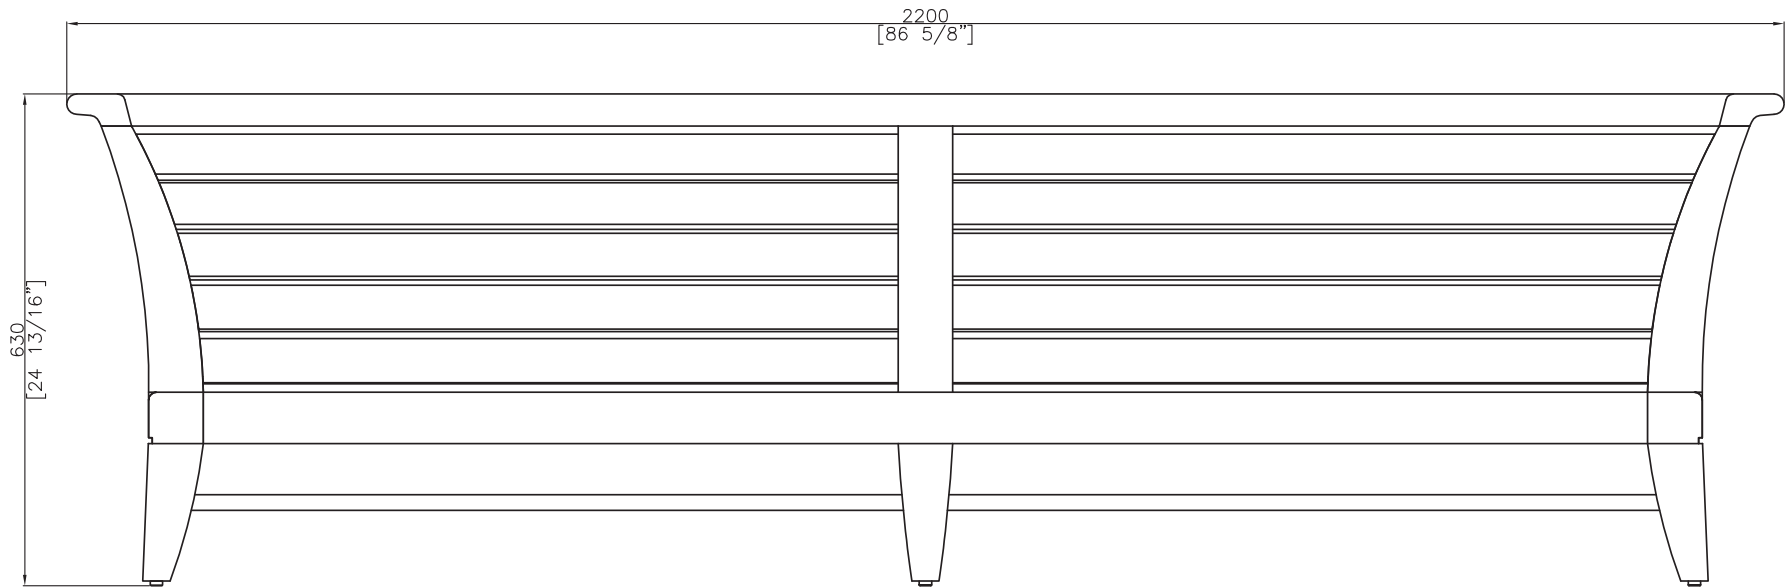

FRONT VIEW

EF

OASIQ

DWG.NO: FAEDG0011T-13

TITLE :FRONT VIEW

DIM EXT: 1035x2200x630 MM.

MATERIAL: TEAK

DRAWN BY :MR.AEKCHA

FINISH DATE : 7-07-12
BEGIN DATE : 13-02-08

AEK
KHAN

SCALE :
no scale

P. 5