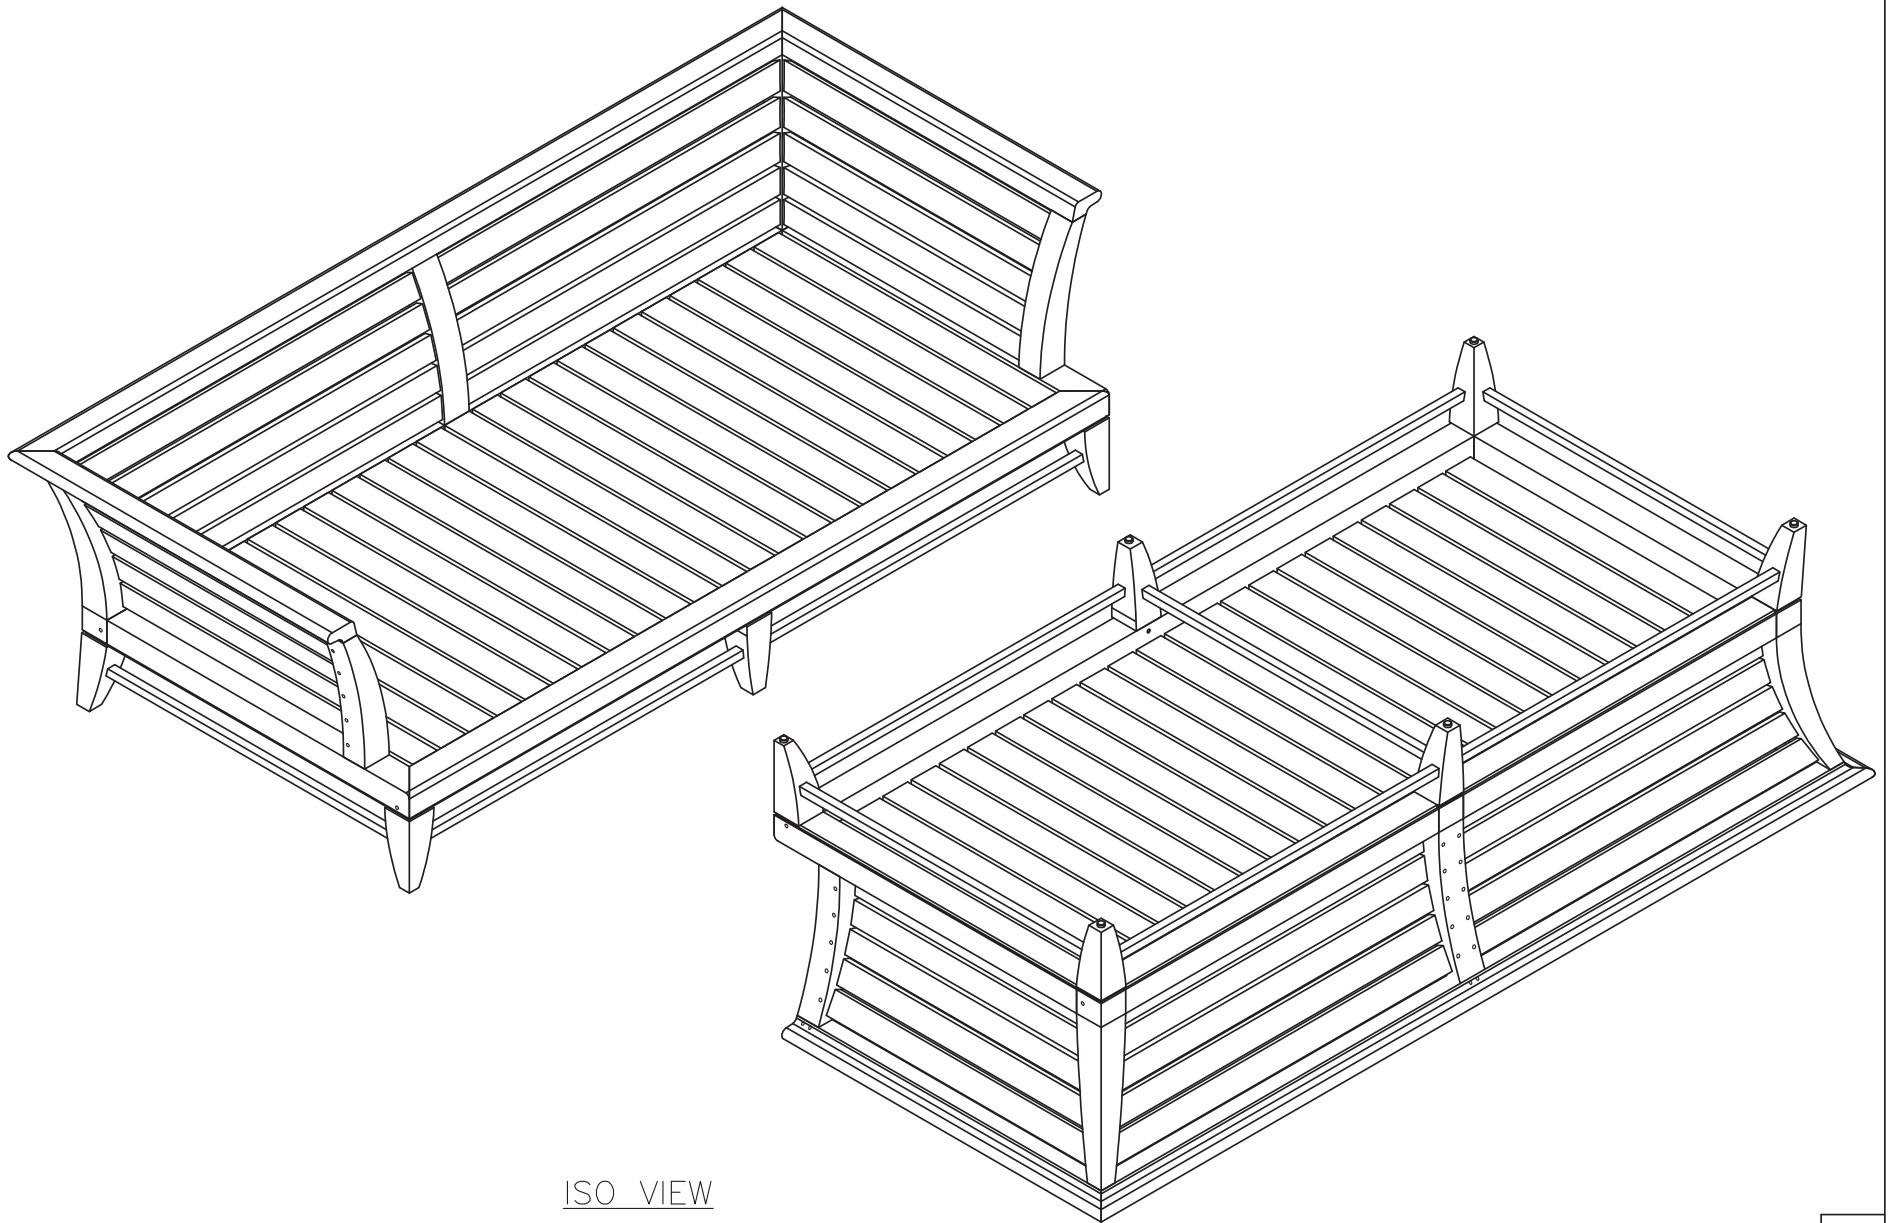

170-D Daybed

W 86 5/8" D 40 3/4" H 24 7/8"
AH 24 3/4" SH 9 3/4" OSH 13 3/4"
138.29 lbs Teak

Cushions: 170-D-X

Seat cushion:

L 78 1/2" W 34 1/2" H 4"

Back cushion:

L 45" W 36 3/4" H 20" (2pcs/set)

Pillow: L 18" W 18" (4pcs/set)

ISO VIEW

ISO

OASIQ

DWG.NO: FAEDG0011T-13

TITLE : ISO VIEW

DIM EXT: 1035x2200x630 MM.

MATERIAL: TEAK

DRAWN BY : MR.AEKCHAI

TITLE :FRONT VIEW

DIM EXT: 1035x2200x630 MM.

MATERIAL: TEAK

DRAWN BY :MR.AEKCHA

FINISH DATE : 7-07-12
BEGIN DATE : 13-02-08

AEK
KHAN

SCALE :
no scale

P. 5

SIDE VIEW

ES

ET

OASIQ

DWG.NO: FAEDG0011T-13

TITLE : TOP VIEW

DIM EXT: 1035x2200x630 MM.

MATERIAL: TEAK