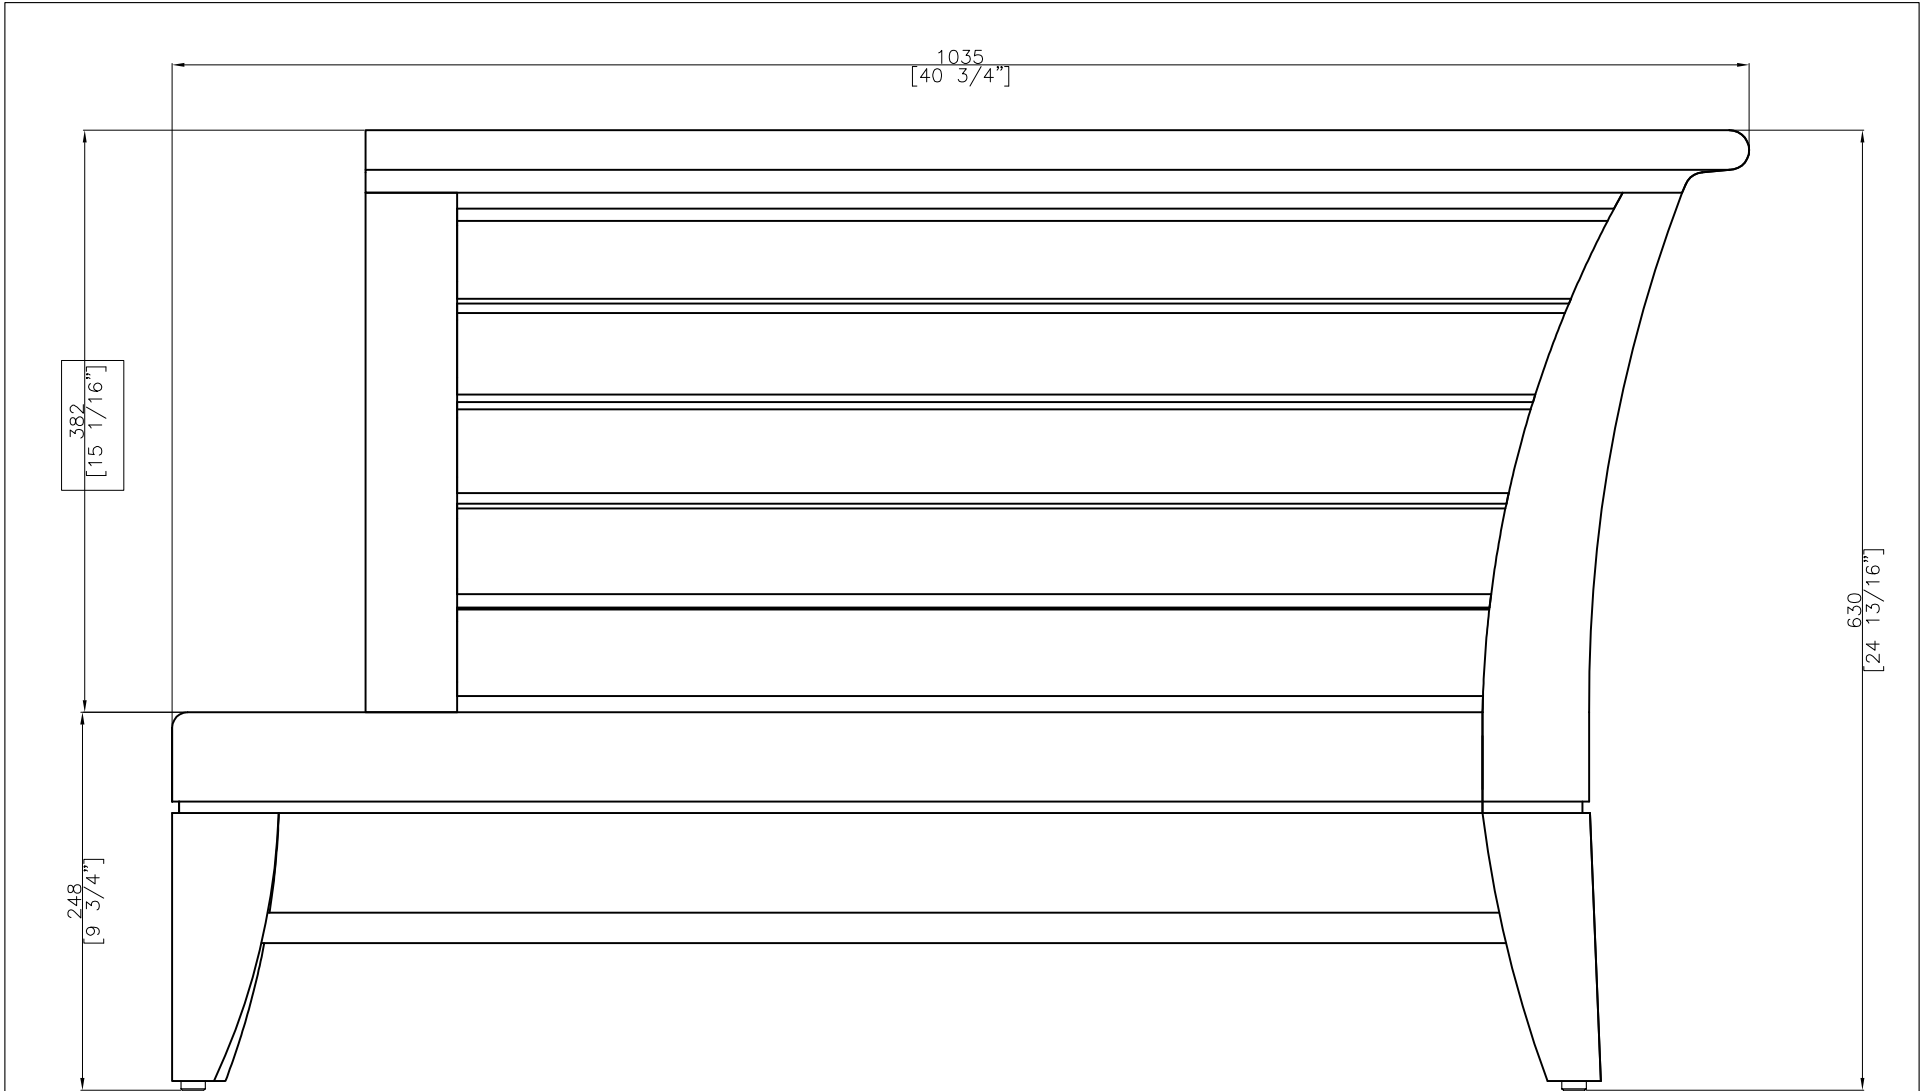

TITLE :FRONT VIEW

DIM EXT: 1035x2200x630 MM.

MATERIAL: TEAK

DRAWN BY :MR.AEKCHA

FINISH DATE : 7-07-12
BEGIN DATE : 13-02-08

AEK
KHAN

SCALE :
no scale

P. 5

SIDE VIEW

ES

ET

OASIQ

DWG.NO: FAEDG0011T-13

TITLE : TOP VIEW

DIM EXT: 1035x2200x630 MM.

MATERIAL: TEAK

DRAWN BY : MR.AEKCHAI

FINISH DATE : 7-07-12
BEGIN DATE : 13-02-08

AEK
KHAN

SCALE :
no scale

P. 4