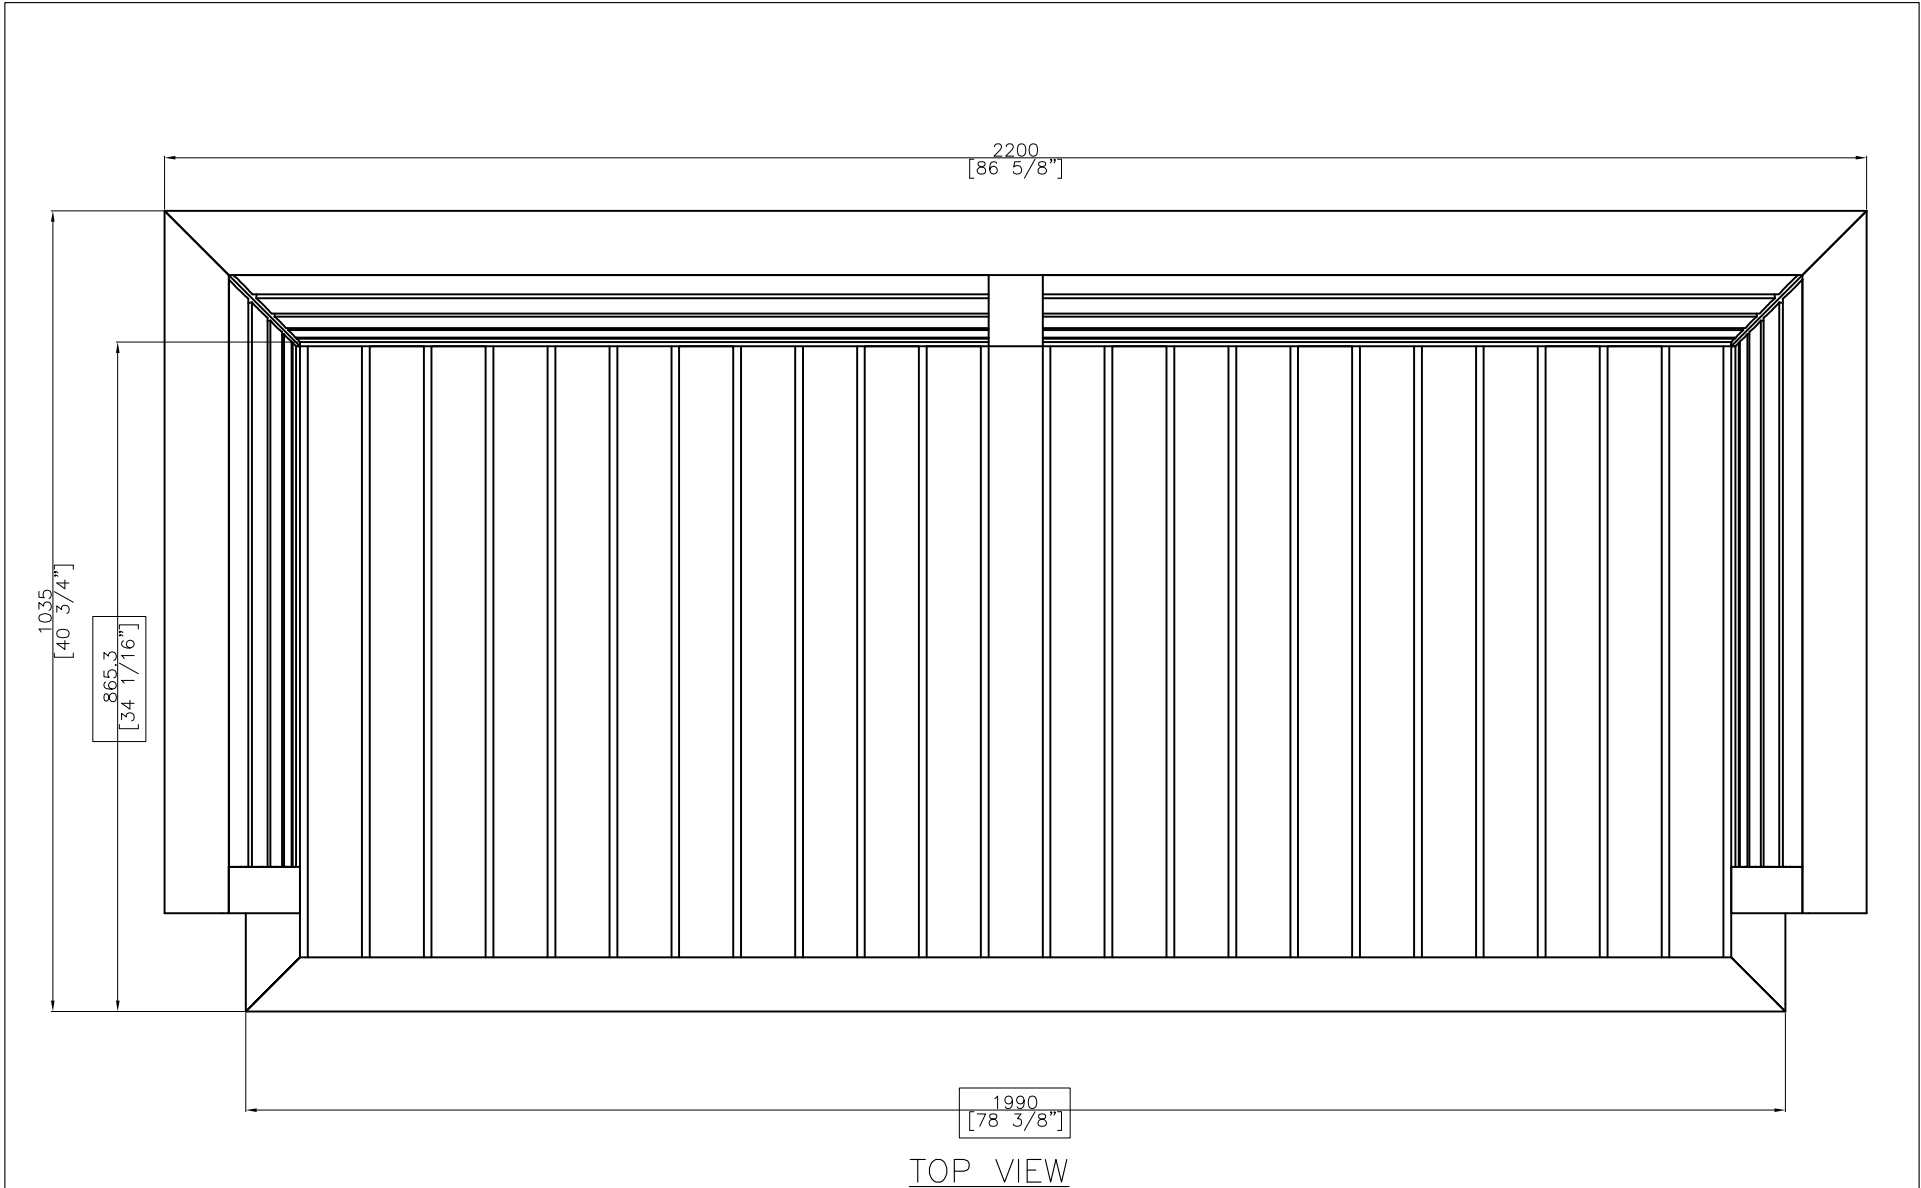

TITLE :FRONT VIEW

DIM EXT: 1035x2200x630 MM.

MATERIAL: TEAK

DRAWN BY :MR.AEKCHA

FINISH DATE : 7-07-12
BEGIN DATE : 13-02-08

AEK
KHAN

SCALE :
no scale

P. 5

SIDE VIEW

ES

ET

OASIQ

DWG.NO: FAEDG0011T-13

TITLE : TOP VIEW

DIM EXT: 1035x2200x630 MM.

MATERIAL: TEAK

DRAWN BY : MR.AEKCHAI

FINISH DATE : 7-07-12
BEGIN DATE : 13-02-08

AEK
KHAN

SCALE :
no scale

P. 4