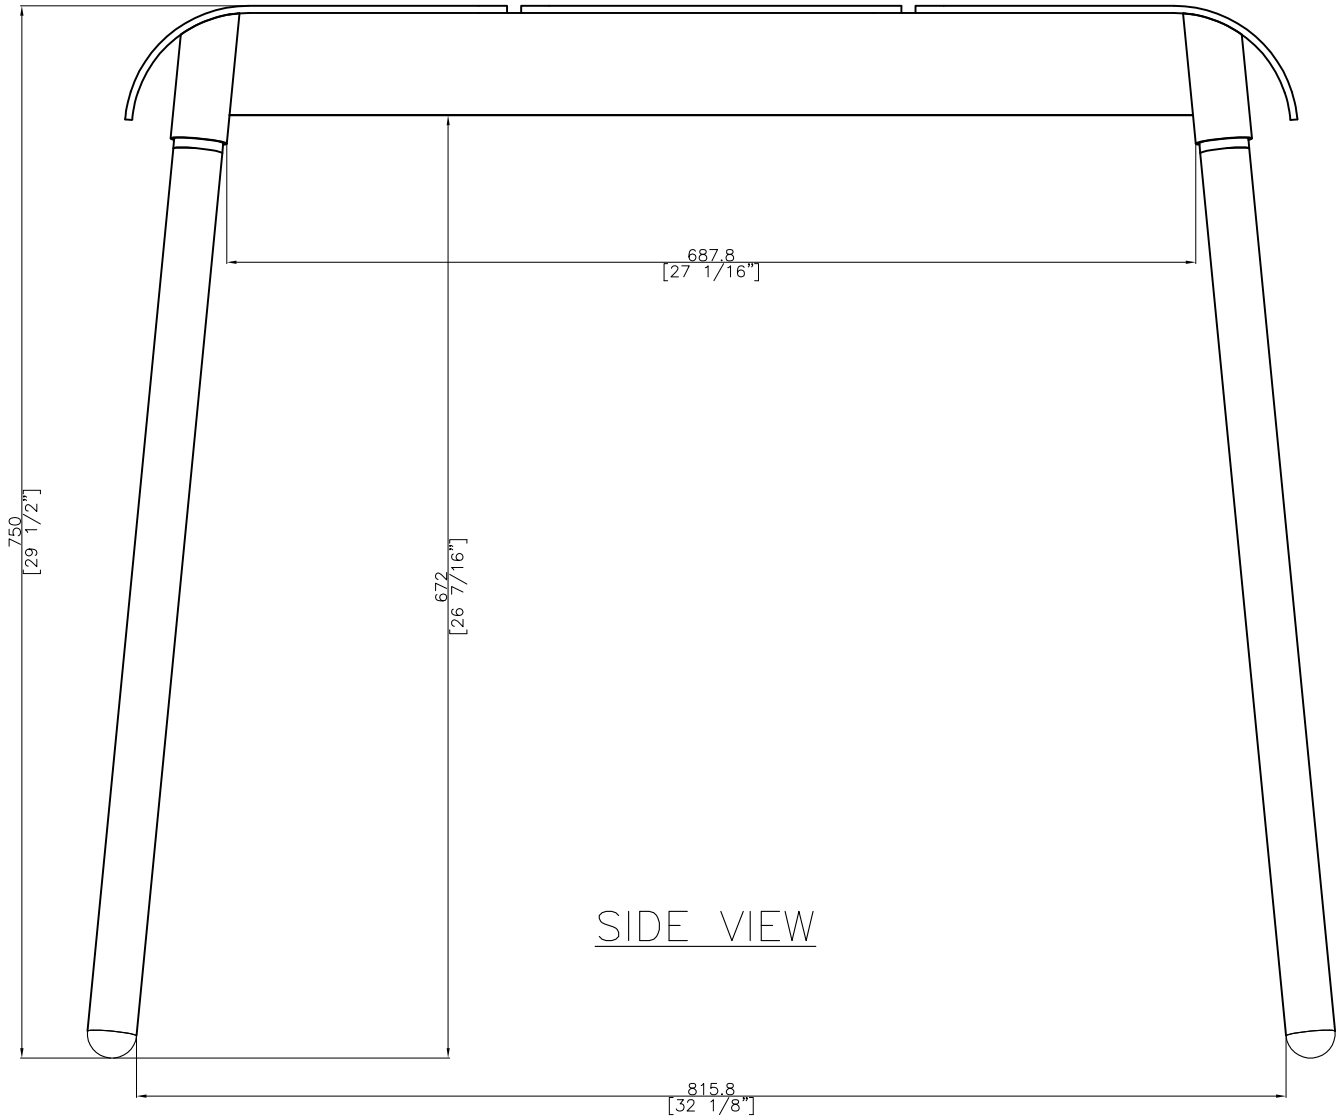

ES

OASIQ

DWG.NO: FAE0A1-7LG

TITLE : SIDE VIEW

DIM EXT: 885.6x885.6x750 MM.

MATERIAL: AL

DRAWN BY : Mr.Khanti

FINISH DATE : 18-06-14

KHAN

SCALE : 1:1

BEGIN DATE : 12-03-13

KHAN

P. 5