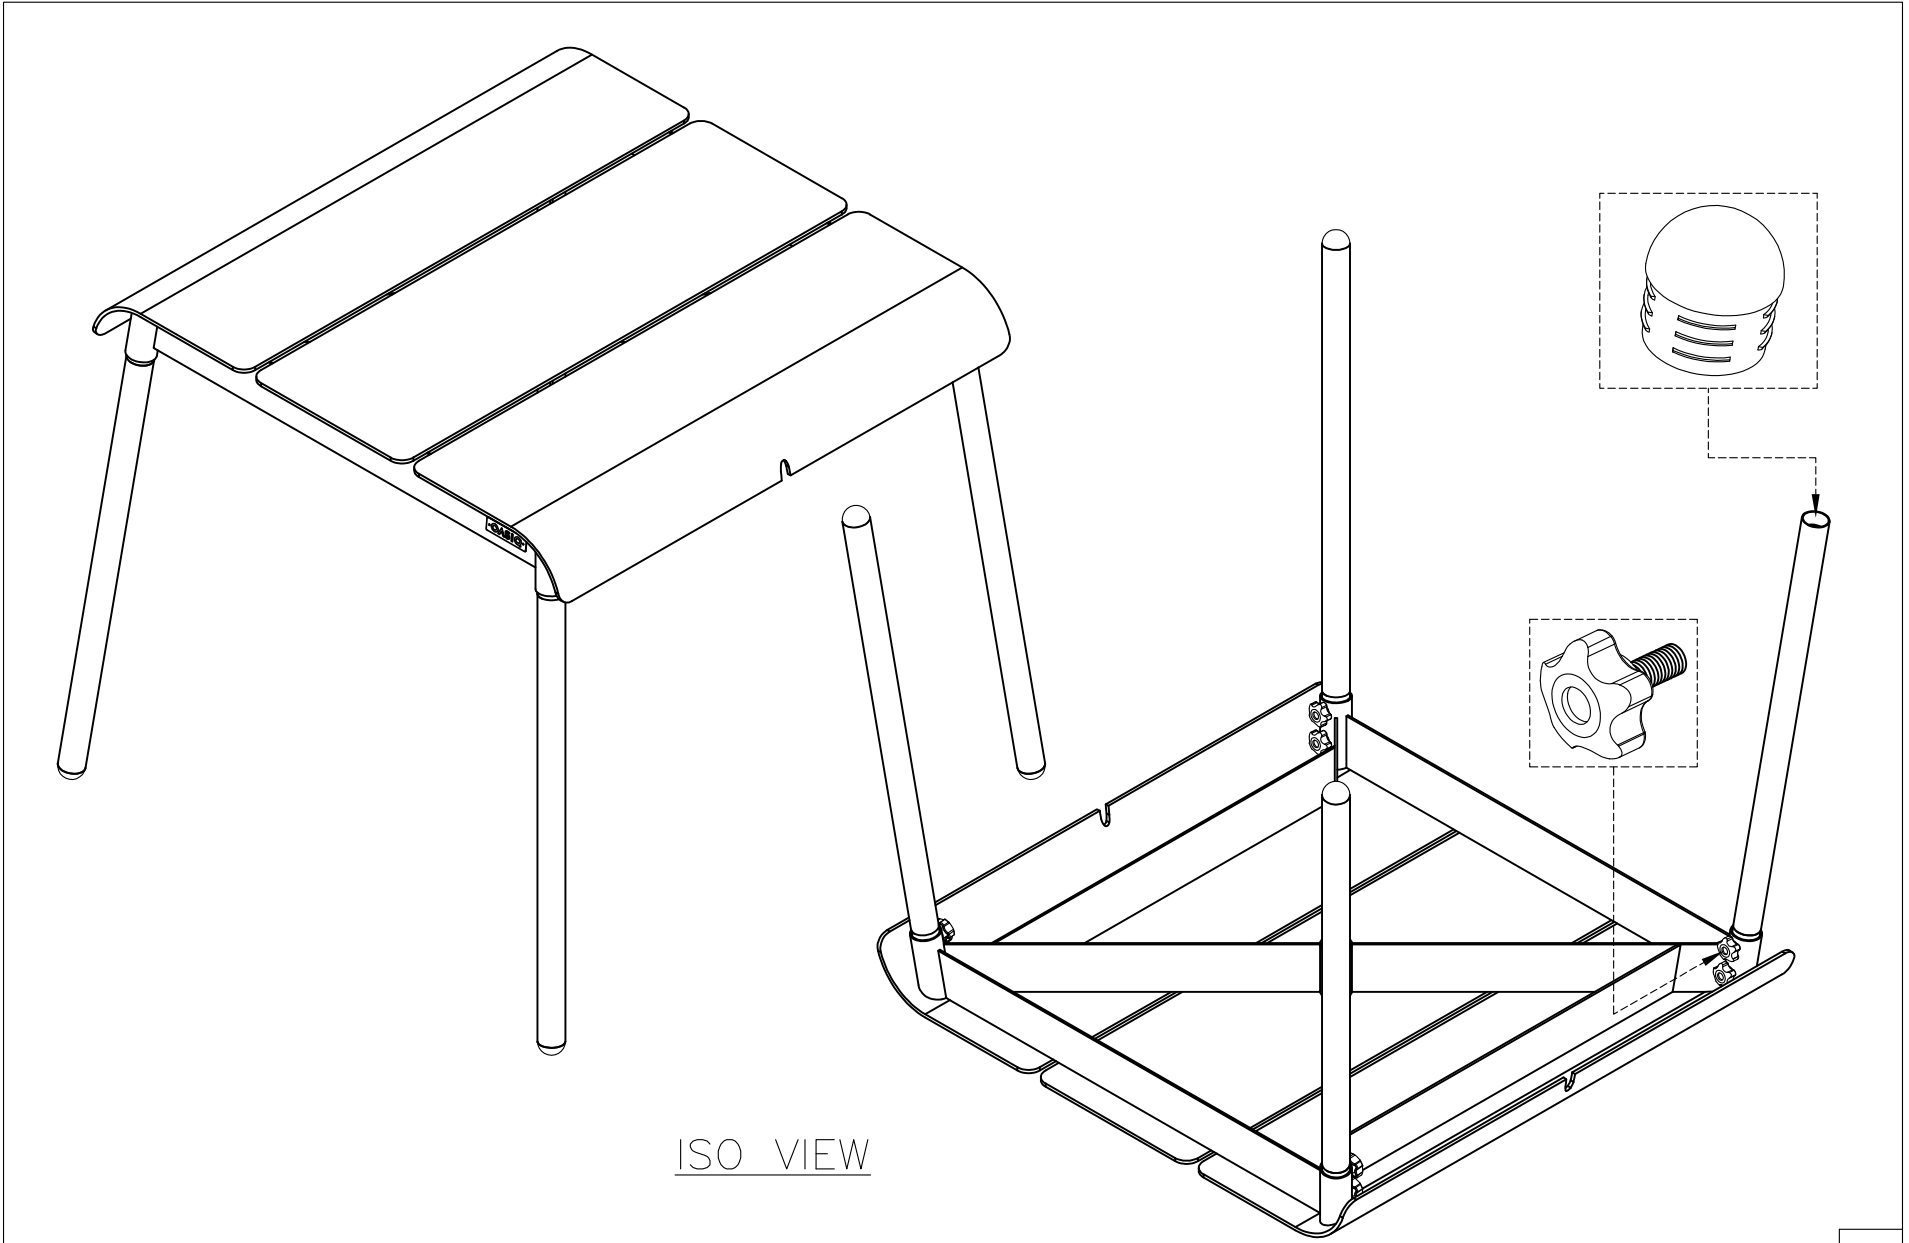

42 GREENE STREET LL NEW YORK NY 10013
T 212.355.0625 F 212.355.0628 WWW.OASIQ.US

CORAIL 83 Dining Table
W 34 7/8" D 34 7/8" H 29 1/2"
26.7 lbs
Powder coated aluminum

CORAIL: FRAME

White

Anthracite

Grey

Pastel Green

Pastel Pink

Pastel Blue

ISO VIEW

ISO

OASIQ	DWG.NO: FAE0A1-7LG	TITLE : ISO VIEW	DIM EXT: 885.6x885.6x750 MM.	MATERIAL: AL	DRAWN BY : Mr.Khanti	FINISH DATE : 18-06-14 BEGIN DATE : 12-03-13	KHAN KHAN	SCALE : 1:2 	P. 2
--------------	--------------------	------------------	------------------------------	--------------	----------------------	---	--------------	-----------------	------

DWG.NO: FAE0A1-7LG

TITLE : SIDE VIEW

DIM EXT: 885.6x885.6x750 MM.

MATERIAL: AL

DRAWN BY : Mr.Khanti

FINISH DATE : 18-06-14

KHAN

SCALE : 1:1

DIM EXT: 885.6x885.6x750 MM.

MATERIAL: AL

DRAWN BY : Mr.Khanti

FINISH DATE : 18-06-14
 BEGIN DATE : 12-03-13

KHAN
 KHAN

SCALE : 1:1

P. 3