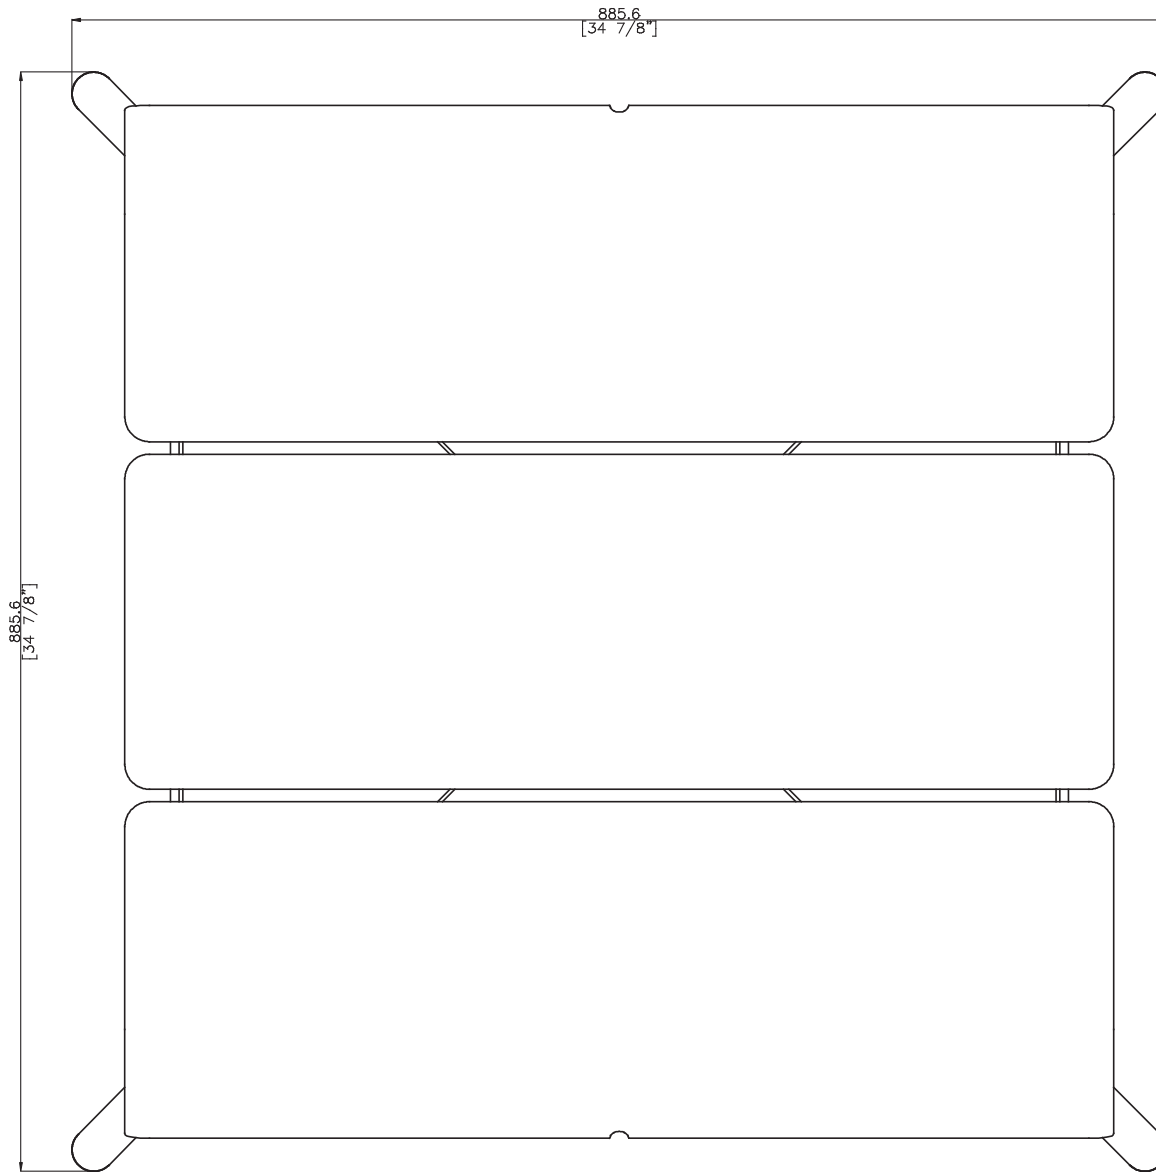

TOP VIEW

ET

OASIQ

DWG.NO: FAE0A1-7LG

TITLE : TOP VIEW

DIM EXT: 885.6x885.6x750 MM.

MATERIAL: AL

DRAWN BY : Mr.Khanti

FINISH DATE : 18-06-14
BEGIN DATE : 12-03-13

KHAN
KHAN

SCALE : 1:1

P. 3