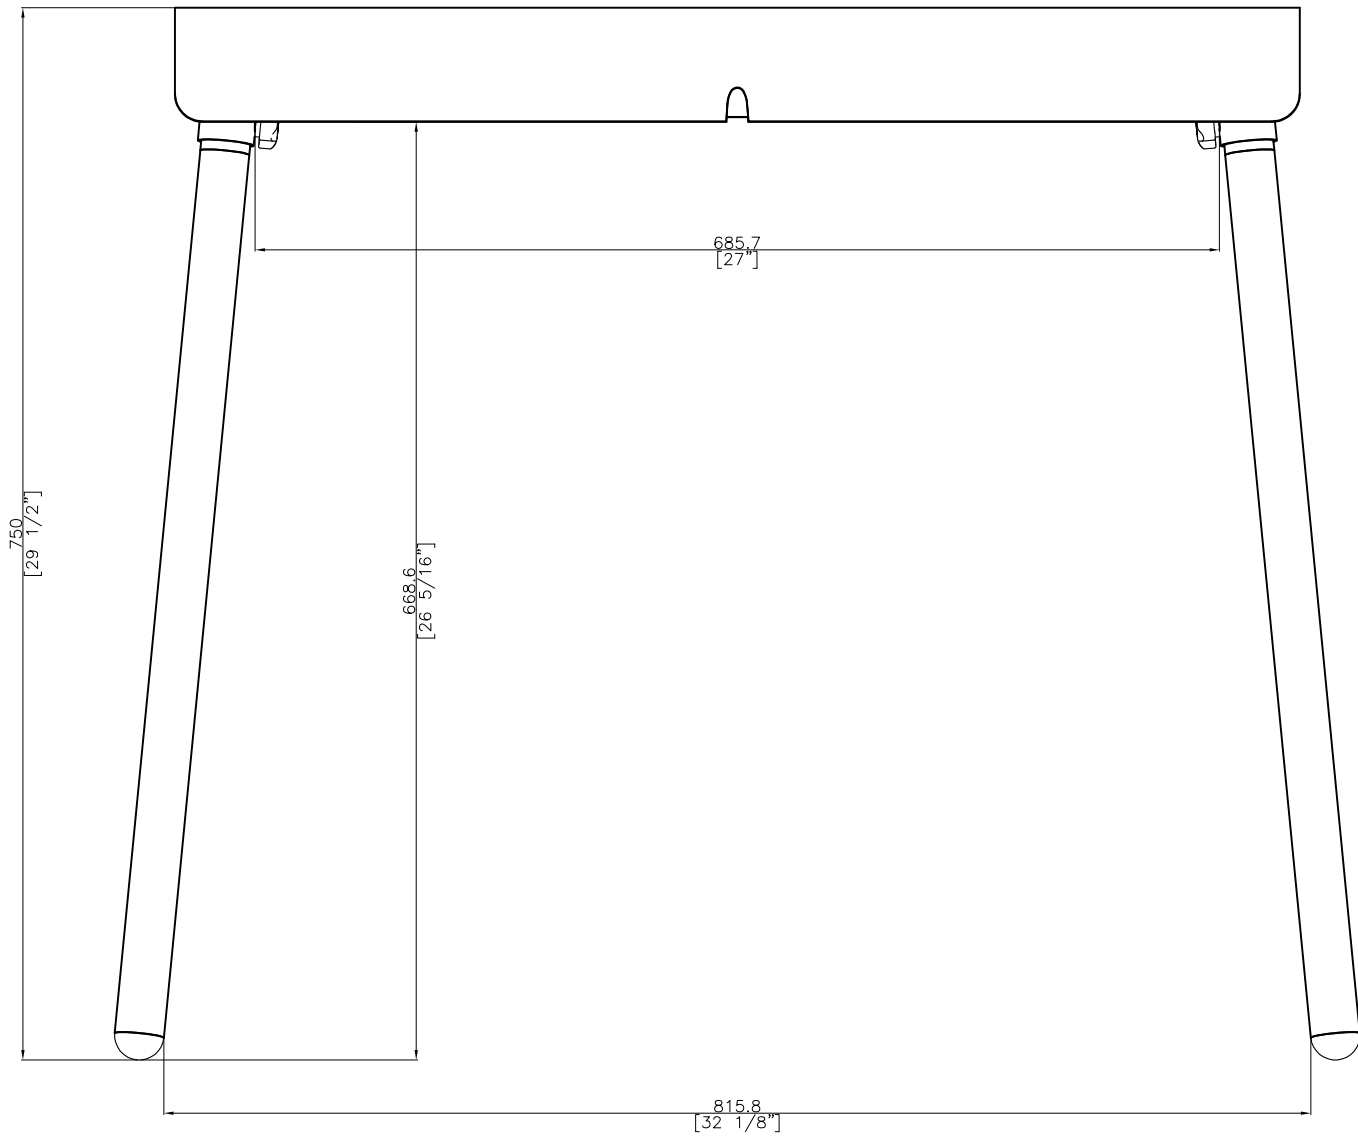

Pastel Pink

Pastel Blue

ISO VIEW

ISO

OASIQ	DWG.NO: FAE0A1-7LG	TITLE : ISO VIEW	DIM EXT: 885.6x885.6x750 MM.	MATERIAL: AL	DRAWN BY : Mr.Khanti	FINISH DATE : 18-06-14 BEGIN DATE : 12-03-13	KHAN KHAN	SCALE : 1:2 	P. 2
--------------	--------------------	------------------	------------------------------	--------------	----------------------	---	--------------	-----------------	------

FRONT VIEW

EF

OASIQ

DWG.NO: FAE0A1-7LG

TITLE : FRONT VIEW

DIM EXT: 885.6x885.6x750 MM.

MATERIAL: AL

DRAWN BY : Mr.Khanti

DWG.NO: FAE0A1-7LG

TITLE : SIDE VIEW

DIM EXT: 885.6x885.6x750 MM.

MATERIAL: AL

DRAWN BY : Mr.Khanti

FINISH DATE : 18-06-14

KHAN

SCALE : 1:1

DIM EXT: 885.6x885.6x750 MM.

MATERIAL: AL

DRAWN BY : Mr.Khanti

FINISH DATE : 18-06-14
 BEGIN DATE : 12-03-13

KHAN
 KHAN

SCALE : 1:1

P. 3