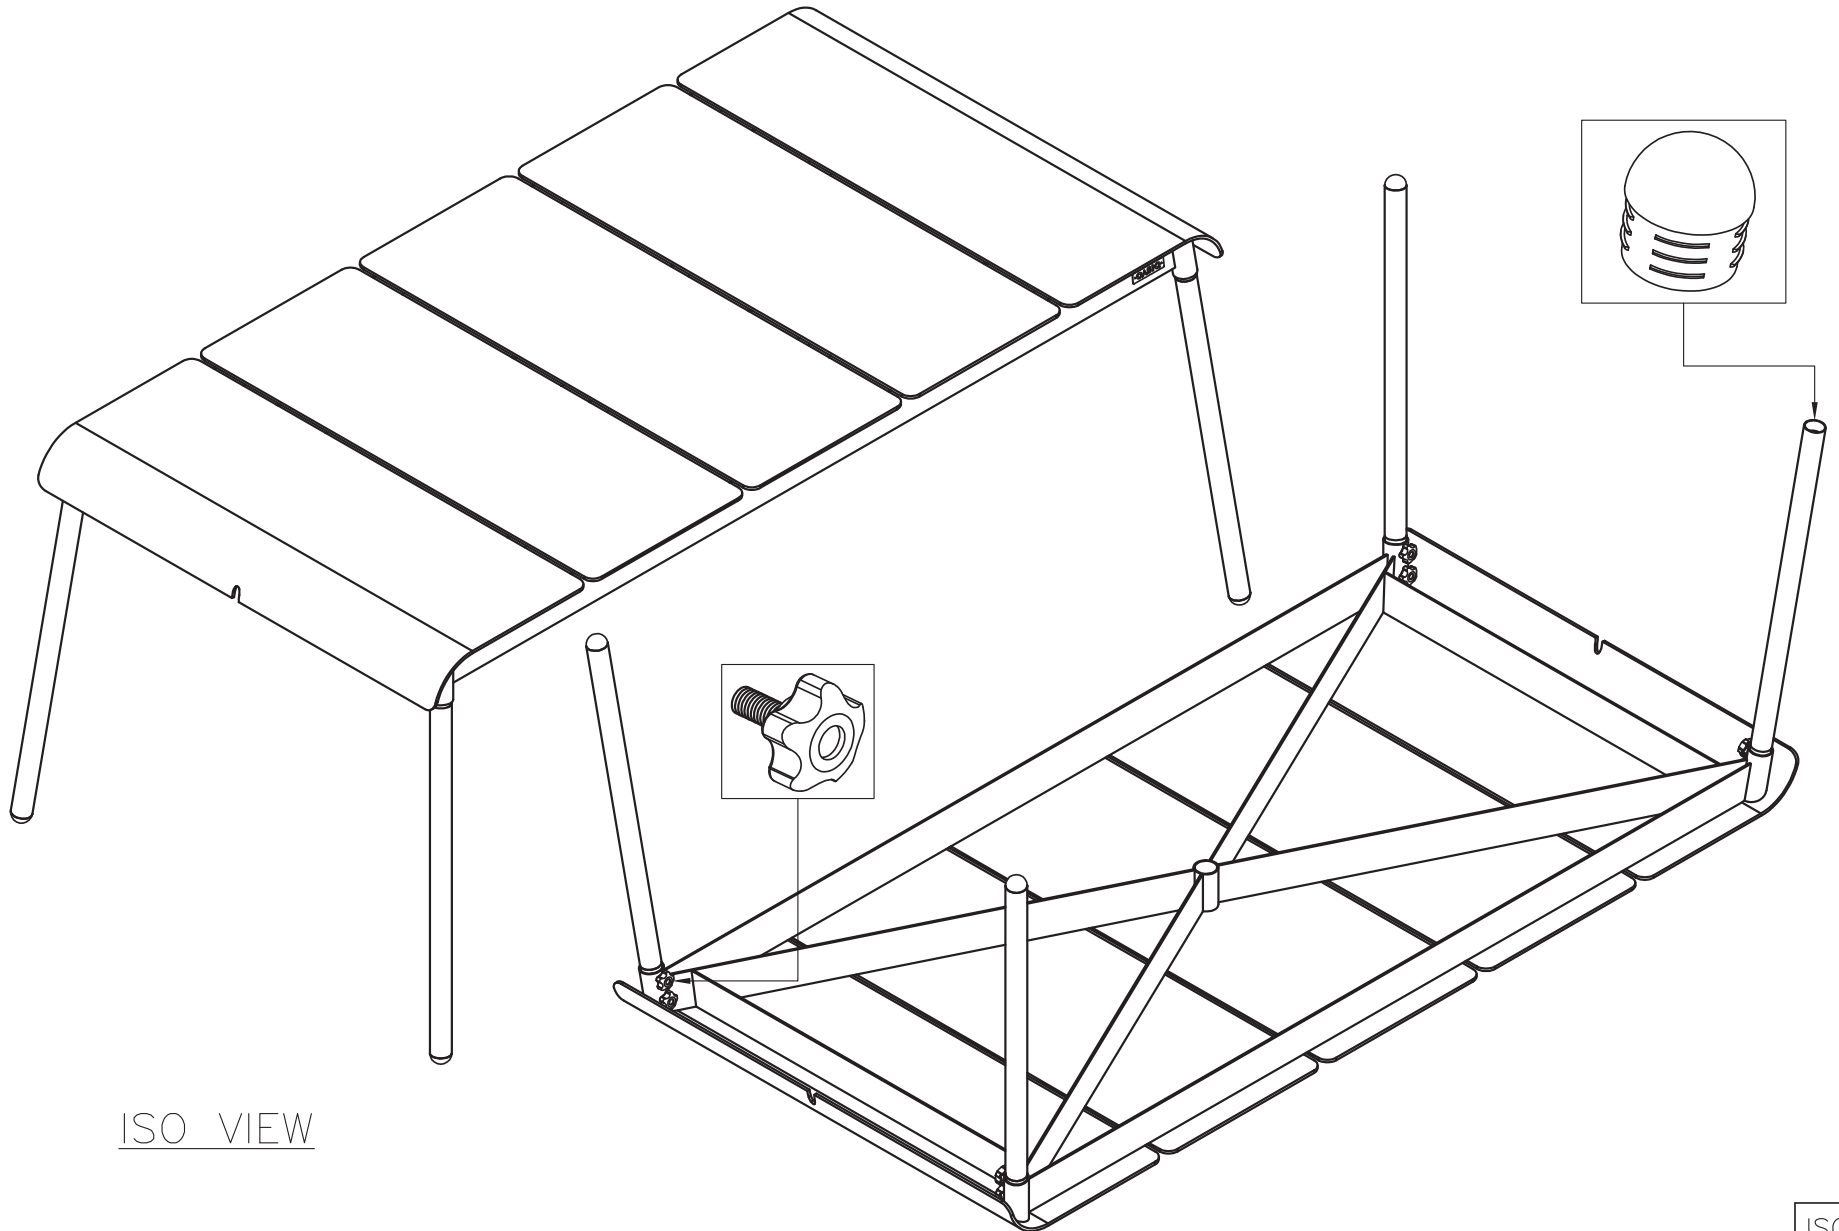

42 GREENE STREET LL NEW YORK NY 10013
T 212.355.0625 F 212.355.0628 WWW.OASIQ.US

CORAIL 180 Dining Table
W 72 11/16" D 38 13/16" H 29 1/2"
61.2 lbs
Powder coated aluminum

CORAIL: FRAME

White

Anthracite

Grey

Pastel Green

Pastel Pink

Pastel Blue

ISO VIEW

ISO

OASIQ	DWG.NO: FAE0A1-72W	TITLE : ISO VIEW	DIM EXT: 985.6x1845.6x750 MM.	MATERIAL: AL	DRAWN BY : Mr.Khanti	FINISH DATE : 18-06-14 BEGIN DATE : 12-03-13	KHAN KHAN	SCALE : 1:2 	P. 2
--------------	--------------------	------------------	-------------------------------	--------------	----------------------	---	--------------	--	------

OASIQ

DWG.NO: FAE0A1-72W

TITLE : SIDE VIEW

DIM EXT: 985.6x1845.6x750 MM.

MATERIAL: AL

DRAWN BY : Mr.Khanti

FINISH DATE : 18-06-14

KHAN

DWG.NO: FAE0A1-72W

TITLE : TOP VIEW

DIM EXT: 985.6x1845.6x750 MM.

MATERIAL: AL

DRAWN BY : Mr.Khanti

FINISH DATE : 18-06-14

KHAN

SCALE : 1:1