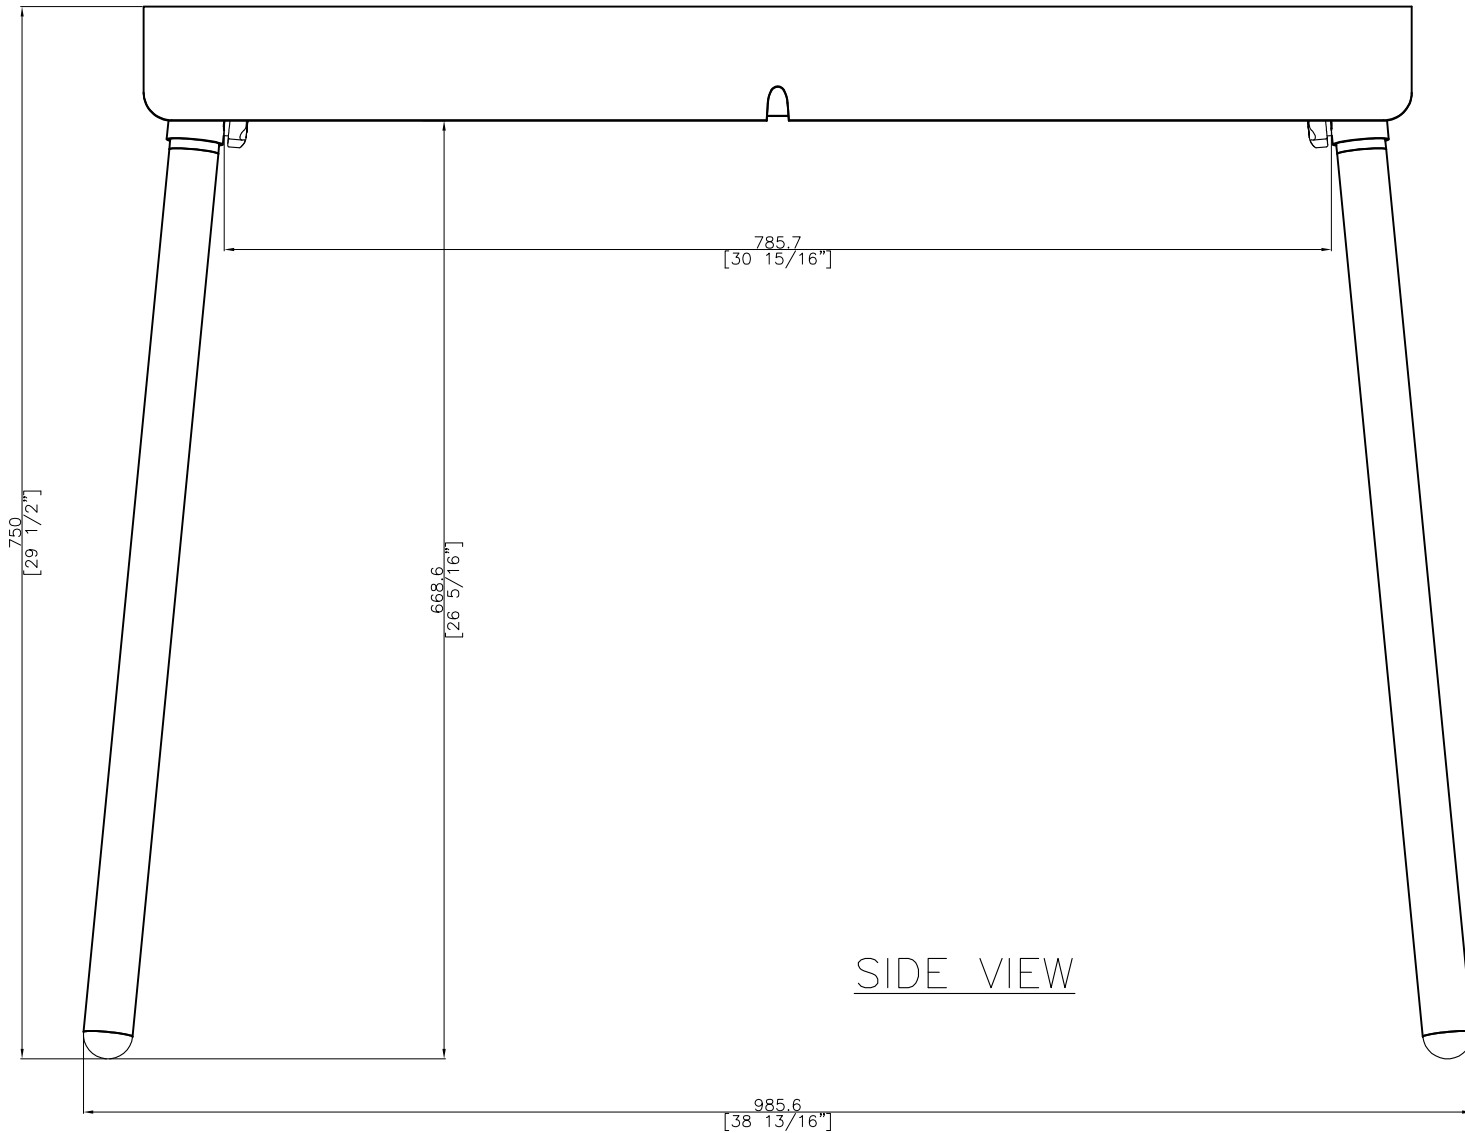

FRONT VIEW

EF

OASIQ

DWG.NO: FAE0A1-72W

TITLE : FRONT VIEW

DIM EXT: 985.6x1845.6x750 MM.

MATERIAL: AL

DRAWN BY : Mr.Khanti

FINISH DATE : 18-06-14

KHAN

SCALE : 1:1

BEGIN DATE : 12-03-13

KHAN

P. 4

SIDE VIEW

ES

OASIQ

DWG.NO: FAE0A1-72W

TITLE : SIDE VIEW

DIM EXT: 985.6x1845.6x750 MM.

MATERIAL: AL

DRAWN BY : Mr.Khanti

FINISH DATE : 18-06-14

KHAN

DWG.NO: FAE0A1-72W

TITLE : TOP VIEW

DIM EXT: 985.6x1845.6x750 MM.

MATERIAL: AL

DRAWN BY : Mr.Khanti

FINISH DATE : 18-06-14

KHAN

SCALE : 1:1