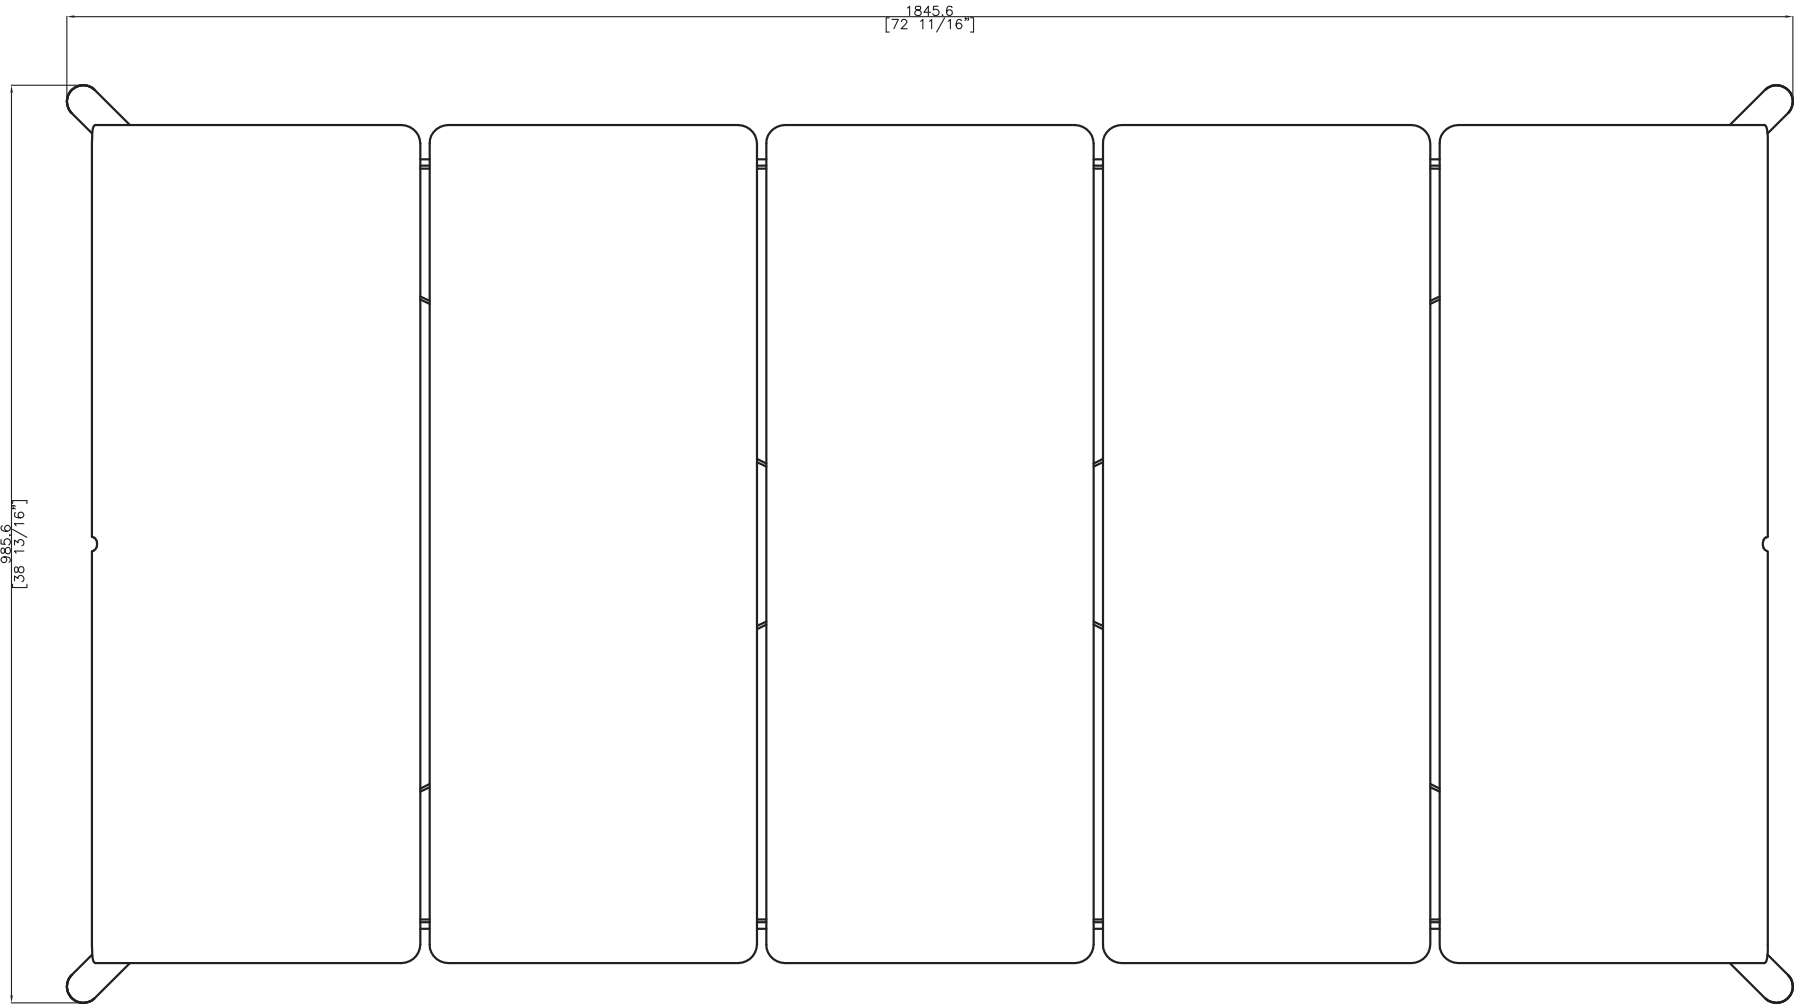

TOP VIEW

ET

OASIQ

DWG.NO: FAE0A1-72W

TITLE : TOP VIEW

DIM EXT: 985.6x1845.6x750 MM.

MATERIAL: AL

DRAWN BY : Mr.Khanti

FINISH DATE : 18-06-14

KHAN

SCALE : 1:1

BEGIN DATE : 12-03-13

KHAN

P. 3