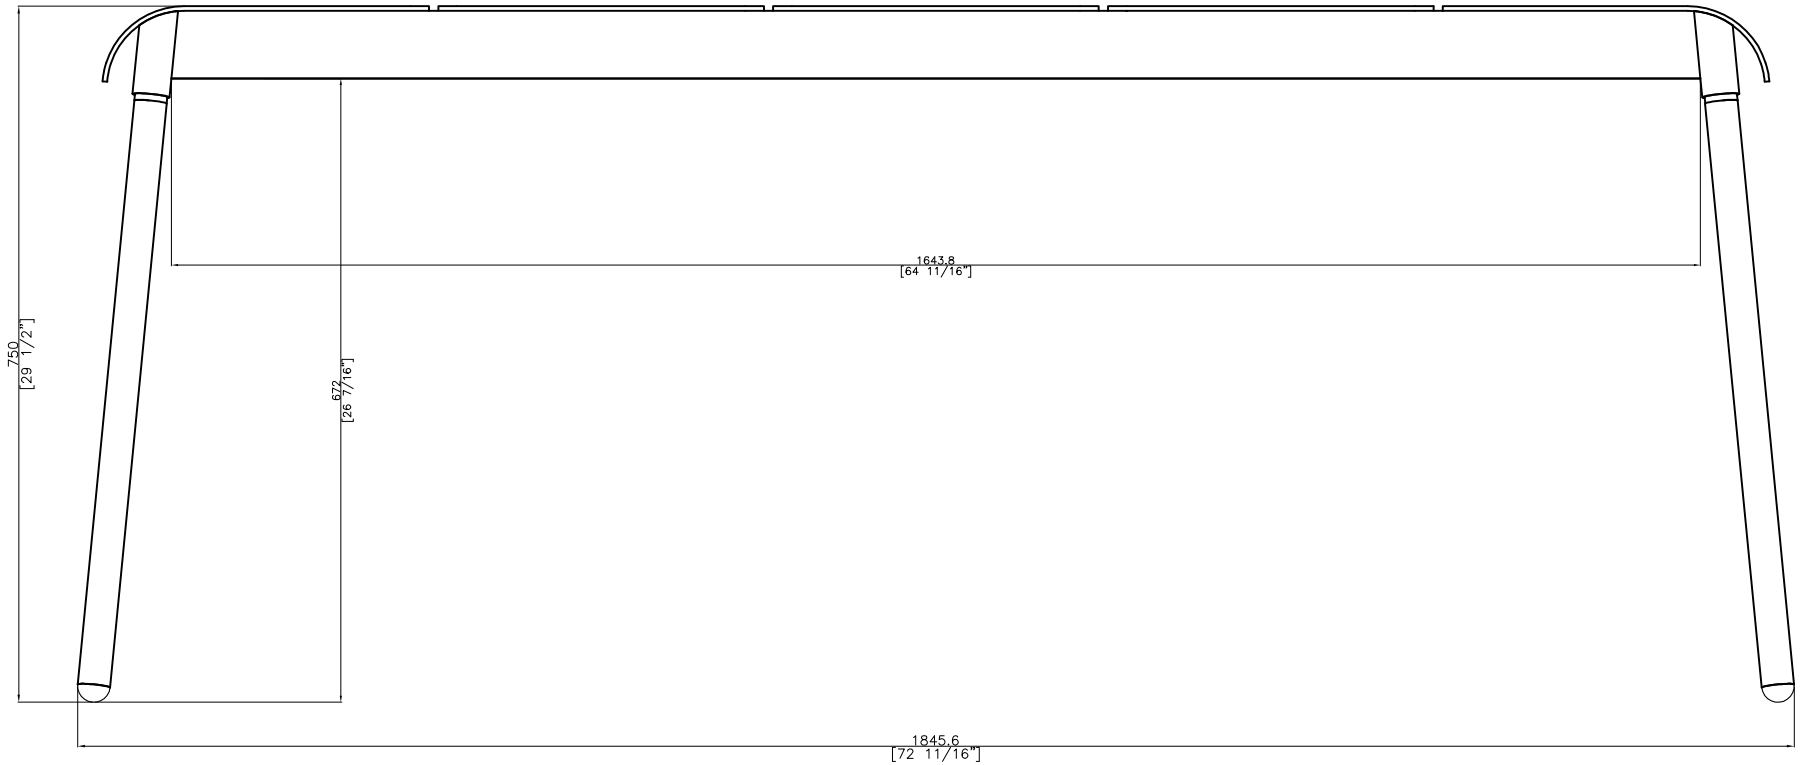

Pastel Green

Pastel Pink

Pastel Blue

ISO VIEW

ISO

OASIQ	DWG.NO: FAE0A1-72W	TITLE : ISO VIEW	DIM EXT: 985.6x1845.6x750 MM.	MATERIAL: AL	DRAWN BY : Mr.Khanti	FINISH DATE : 18-06-14 BEGIN DATE : 12-03-13	KHAN KHAN	SCALE : 1:2 	P. 2
--------------	--------------------	------------------	-------------------------------	--------------	----------------------	---	--------------	--	------

FRONT VIEW

EF

OASIQ

DWG.NO: FAE0A1-72W

TITLE : FRONT VIEW

DIM EXT: 985.6x1845.6x750 MM.

MATERIAL: AL

DRAWN BY : Mr.Khanti

OASIQ

DWG.NO: FAE0A1-72W

TITLE : SIDE VIEW

DIM EXT: 985.6x1845.6x750 MM.

MATERIAL: AL

DRAWN BY : Mr.Khanti

FINISH DATE : 18-06-14

KHAN

DWG.NO: FAE0A1-72W

TITLE : TOP VIEW

DIM EXT: 985.6x1845.6x750 MM.

MATERIAL: AL

DRAWN BY : Mr.Khanti

FINISH DATE : 18-06-14

KHAN

SCALE : 1:1